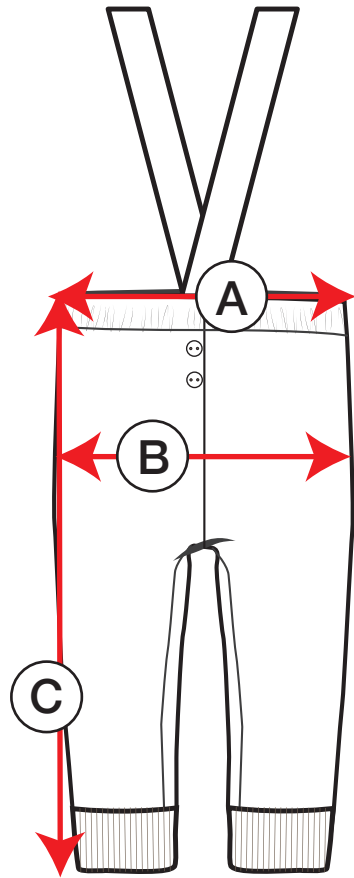

petit clair

RMP80
LG1
LG101
LG1-RMP

measurements in inches	9m	12m	18m	24m	2	3
A Child's Waist	18½"	19"	19½"	20"	20½"	20½"
C Garment's Leg Length	14¾"	15½"	16¾"	18"	19½"	20¾"