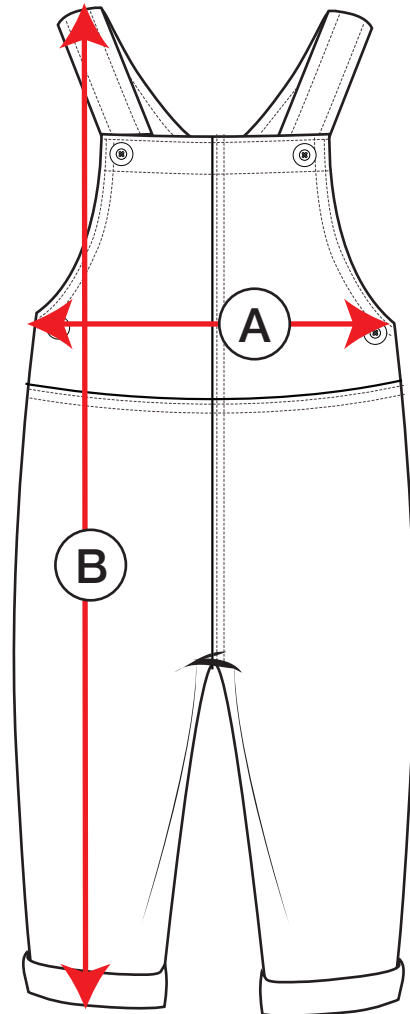

petit clair

RMP71
RMP6301
RMP73

measurements in inches	6m	9m	12m	18m	24m	2y	3y
A Chest	18"	18½"	19"	19½"	20"	20½"	21¼"
B Length	20¾"	22¼"	23¾"	26"	27¼"	28¾"	30"