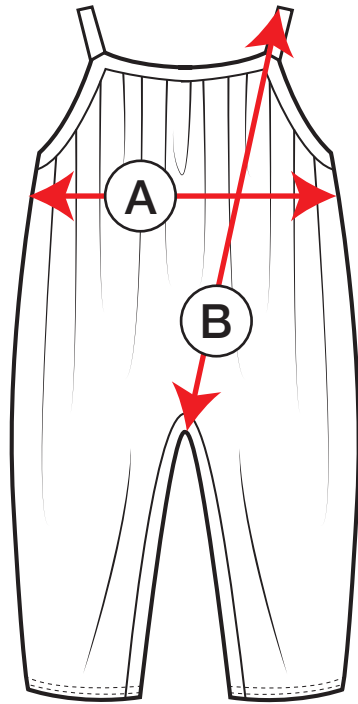

petit clair

RMP58

measurements in inches	9m	12m	18m	24m	2y
A Child's chest	18½"	19"	19½"	20"	20½"
B Garment's girth	16"	16½"	17¼"	18"	19"