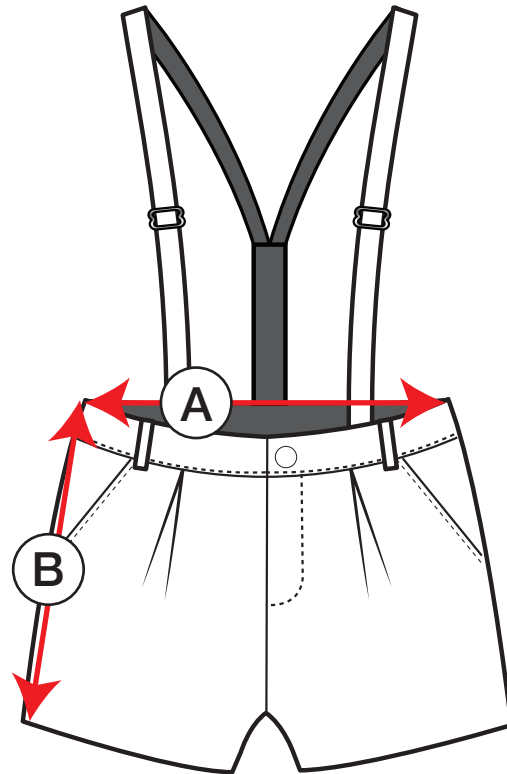

petit clair

RMP55  
RMP81

measurements in inches	9m	12m	18m	24m	2y	3y	4y
(A) Waist	18½"	19"	19½"	19¾"	20"	20½"	21"
(B) Leg Length	7¼"	7¾"	8½"	9"	9¾"	10½"	11¼"