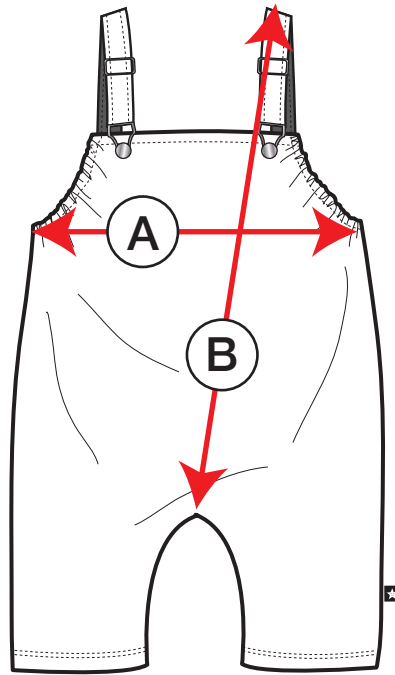

petit clair

RMP19

measurements in inches	9m	12m	18m	24m	2y	3y
A Child's chest	18½"	19"	19½"	20"	20½"	21¼"
B Garment's girth	14¾"	15¾"	16½"	17¼"	18"	19"