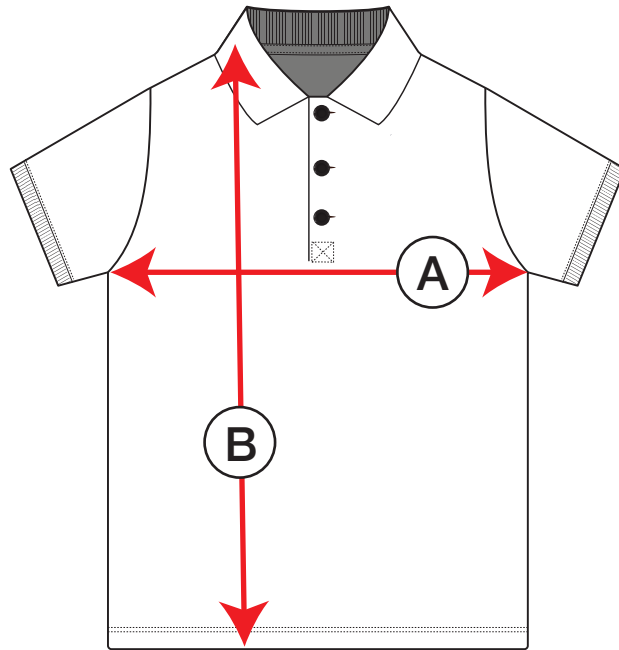

petit clair

POL1-SS

measurements in inches	5	6	7	8
Ⓐ Chest	22 ³ / ₄ "	24"	24 ³ / ₄ "	26"
Ⓑ Length	17 ¹ / ₄ "	18"	19 ¹ / ₄ "	20 ¹ / ₂ "

measurements in inches	10	12	14	16	18
Ⓐ Chest	27 ¹ / ₂ "	29"	30 ³ / ₄ "	32 ¹ / ₄ "	34"
Ⓑ Length	21 ³ / ₄ "	22 ³ / ₄ "	23 ¹ / ₂ "	24 ³ / ₄ "	25 ¹ / ₂ "