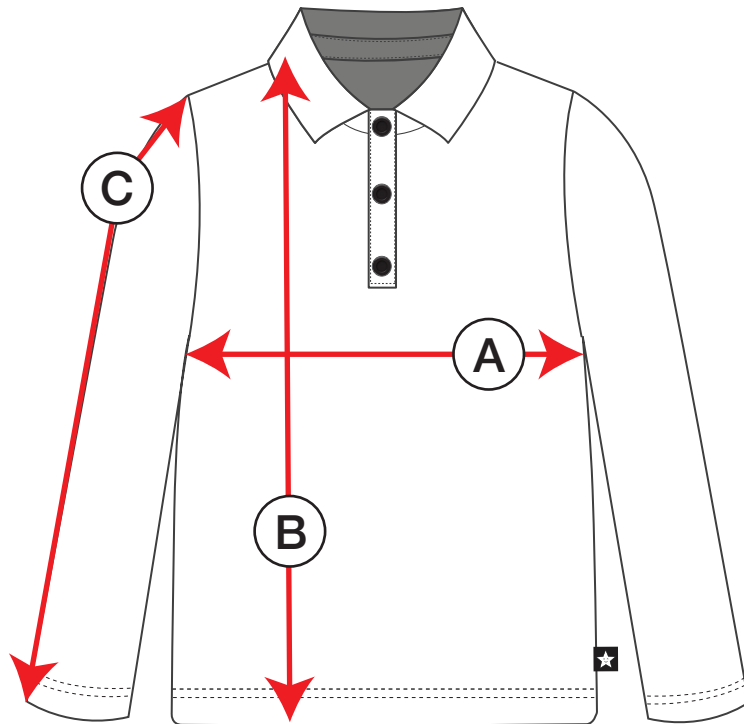

petit clair

POL1-LS

measurements in inches	5	6	7	8
A Chest	22 ³ / ₄ "	24"	24 ³ / ₄ "	26"
B Length	17 ¹ / ₄ "	18"	19 ¹ / ₄ "	20 ¹ / ₂ "
C Sleeve length	15 ¹ / ₄ "	16"	16 ³ / ₄ "	17 ³ / ₄ "

measurements in inches	10	12	14	16	18
A Chest	27 ¹ / ₂ "	29"	30 ³ / ₄ "	32 ¹ / ₄ "	34"
B Length	21 ³ / ₄ "	22 ³ / ₄ "	23 ¹ / ₂ "	24 ³ / ₄ "	25 ¹ / ₂ "
C Sleeve length	19 ³ / ₄ "	21 ¹ / ₄ "	22"	22 ³ / ₄ "	23 ¹ / ₂ "