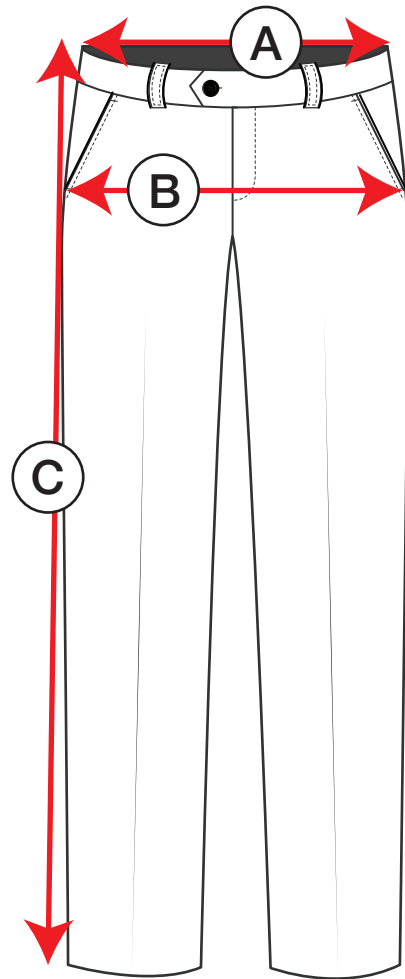

petit clair

PNT1

measurements in inches	2	3	4	5	6	7	8
Ⓐ Waist	19 ³ / ₄ "	20 ¹ / ₂ "	21"	21 ¹ / ₂ "	22 ¹ / ₂ "	23 ¹ / ₄ "	24"
Ⓑ Hip	20 ¹ / ₂ "	21 ¹ / ₂ "	22 ³ / ₄ "	24"	25 ¹ / ₄ "	26 ¹ / ₂ "	27 ¹ / ₂ "
Ⓒ Leg Length	18 ³ / ₄ "	20 ³ / ₄ "	22 ³ / ₄ "	24 ¹ / ₂ "	26 ¹ / ₂ "	28 ¹ / ₂ "	30 ¹ / ₂ "

measurements in inches	9	10	12	14	16	18	20
Ⓐ Waist	24 ³ / ₄ "	25 ¹ / ₄ "	26 ³ / ₄ "	28"	29 ¹ / ₂ "	31"	32 ¹ / ₂ "
Ⓑ Hip	28 ¹ / ₄ "	29"	30 ³ / ₄ "	32 ¹ / ₄ "	33 ¹ / ₂ "	35"	36 ¹ / ₄ "
Ⓒ Leg Length	31 ¹ / ₂ "	32 ¹ / ₂ "	34 ¹ / ₂ "	37 ¹ / ₂ "	38 ¹ / ₂ "	39 ¹ / ₄ "	40 ¹ / ₄ "