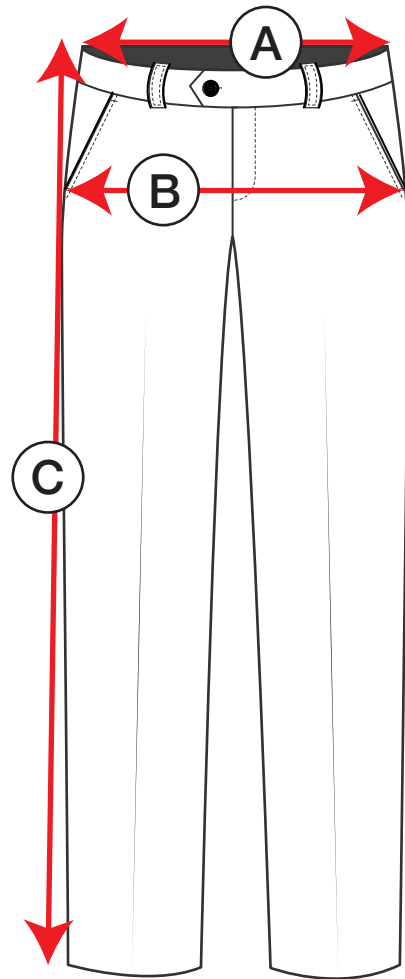

petit clair

PNT1

measurements in inches	2	3	4	5	6	7	8	10
Ⓐ Child's Waist	19 ³ / ₄ "	20 ¹ / ₂ "	21"	21 ¹ / ₂ "	22 ¹ / ₂ "	23 ¹ / ₄ "	24"	25 ¹ / ₄ "
Ⓑ Child's Hip	20 ¹ / ₂ "	21 ¹ / ₂ "	22 ³ / ₄ "	24"	25 ¹ / ₄ "	26 ¹ / ₂ "	27 ¹ / ₂ "	29"
Ⓒ Garment's Leg Length	18 ³ / ₄ "	20 ³ / ₄ "	22 ³ / ₄ "	24 ¹ / ₂ "	26 ¹ / ₂ "	28 ¹ / ₂ "	30 ¹ / ₂ "	32 ¹ / ₂ "