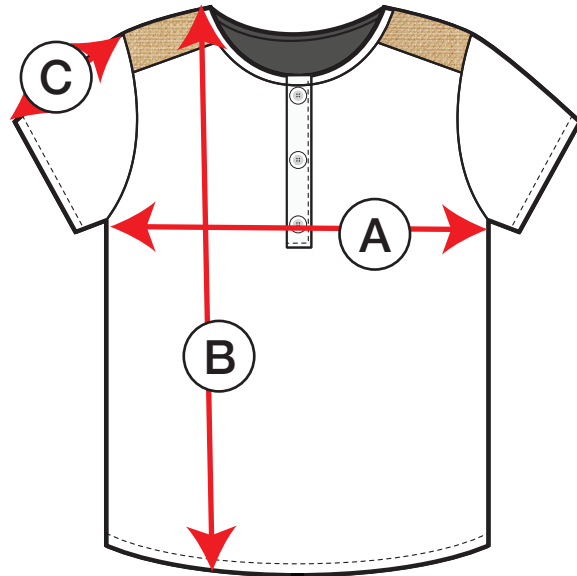

petit clair

MND1  
MND102  
MND103  
MND20

measurements in inches	2	3	4	5
<b>A</b> Chest	20"	21 1/4"	22"	22 3/4"
<b>B</b> Length	15 3/4"	16 1/2"	17 1/4"	18"
<b>C</b> Sleeve length	3 3/4"	4"	4 1/4"	4 1/4"

measurements in inches	6	7	8	10
<b>A</b> Chest	24"	24 3/4"	26"	27 1/2"
<b>B</b> Length	19"	19 3/4"	20 1/2"	22"
<b>C</b> Sleeve length	4 1/2"	4 3/4"	5"	5"