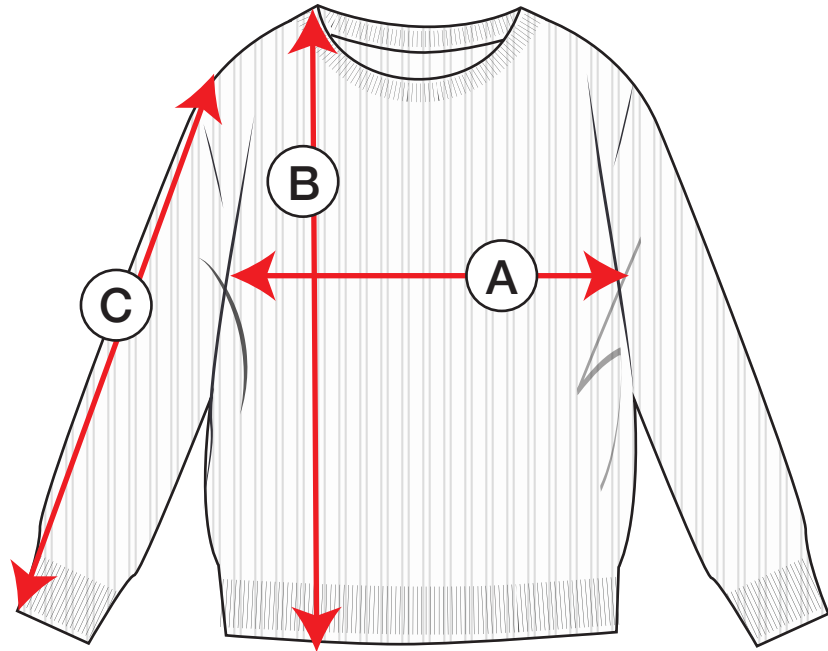

petit clair

KNT19

measurements in inches	9m	12m	18m	24m	2y	3y
A Chest	19"	19 ³ / ₄ "	20 ¹ / ₂ "	21 ¹ / ₄ "	22"	22"
B Length	11 ¹ / ₂ "	12 ¹ / ₄ "	13"	13 ³ / ₄ "	14 ¹ / ₂ "	15 ¹ / ₂ "
C Sleeve length	10"	10 ¹ / ₂ "	11 ¹ / ₂ "	12"	12 ¹ / ₂ "	13 ¹ / ₂ "