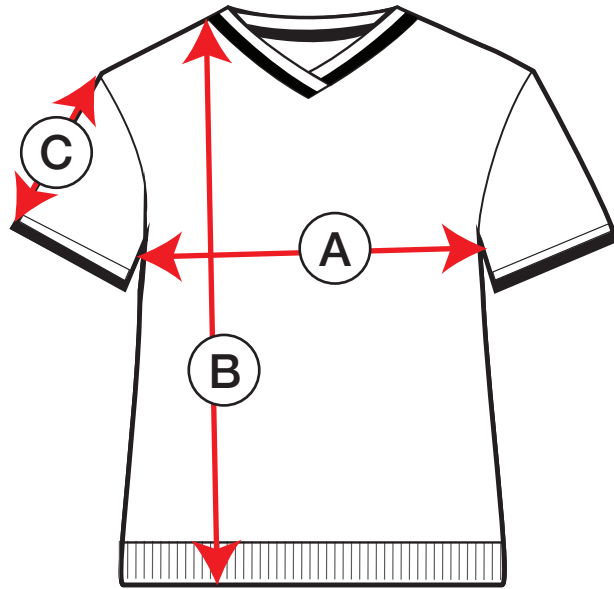

petit clair

KNT14
KNT20
KNT603

measurements in inches	2	3	4	5
(A) Chest	20"	21 1/4"	22"	22 3/4"
(B) Length	13 3/4"	14 1/2"	15 1/4"	16 1/2"
(C) Sleeve length	5 1/2"	5 3/4"	6"	6"

measurements in inches	6	7	8	10
(A) Chest	24"	24 3/4"	26"	27 1/2"
(B) Length	17 1/4"	18"	19 3/4"	21"
(C) Sleeve length	6 1/4"	6 1/2"	6 3/4"	7"