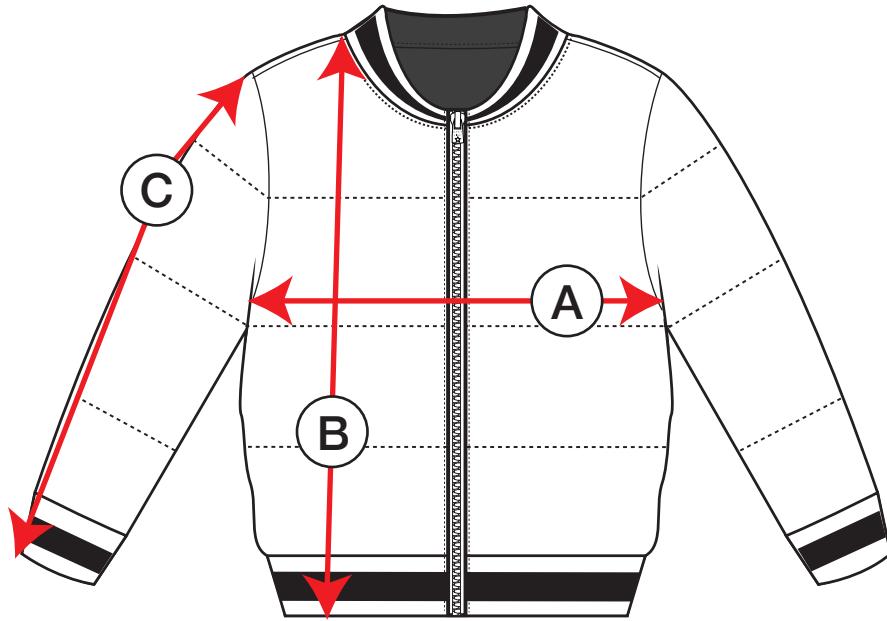

petit clair

JKT6

measurements in inches	6	7	8	10	12	14	16	18	20
(A) Child's Chest	24"	24 ³ / ₄ "	26"	28"	30"	32"	34"	36"	38"
(B) Garment's Length	19 ³ / ₄ "	20 ³ / ₄ "	22"	23 ¹ / ₄ "	24"	24 ³ / ₄ "	25 ¹ / ₂ "	26 ¹ / ₂ "	27 ¹ / ₄ "
(C) Garment's Sleeve length	16 ¹ / ₄ "	17"	18"	19 ¹ / ₂ "	21"	21 ³ / ₄ "	22 ³ / ₄ "	23 ¹ / ₂ "	24 ¹ / ₄ "