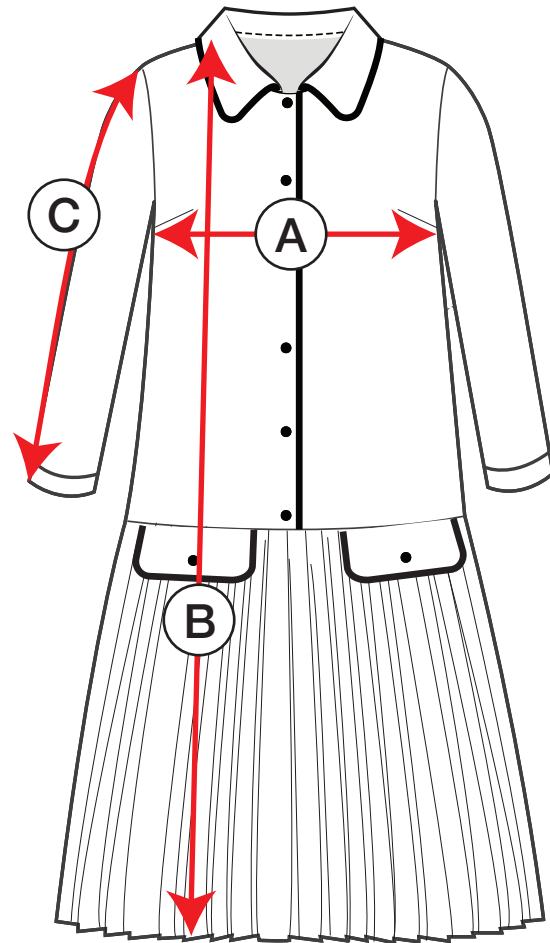

petit clair

DRS52

measurements in inches	14	16	18	20	22
(A) Child's Chest	32"	34"	36"	38"	38"
(B) Garment's Length	38½"	40¼"	41¾"	43"	44"
(C) Garment's Sleeve length	22½"	23¼"	23¾"	24½"	24¾"