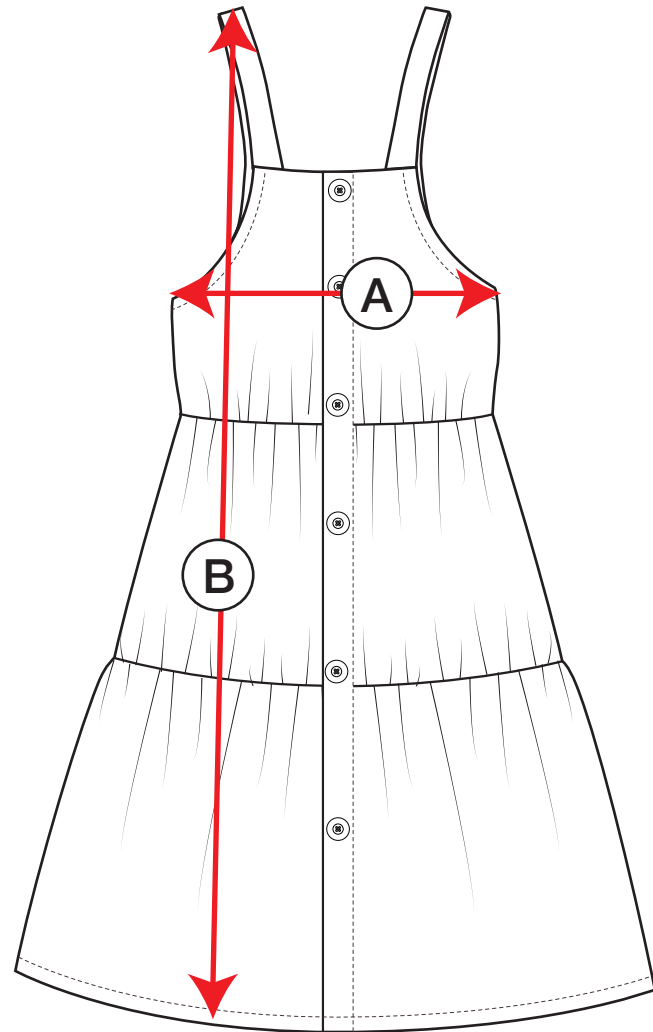

petit clair

DRS174

measurements in inches	2	3	4	5	6
A Chest	20"	21¼"	22"	22¾"	24"
B Length	20"	21½"	23½"	25"	26¼"

measurements in inches	7	8	9	10	12	14
A Chest	24¾"	26"	27"	28"	30"	32"
B Length	27½"	30¾"	32¼"	33¾"	36¼"	37¾"