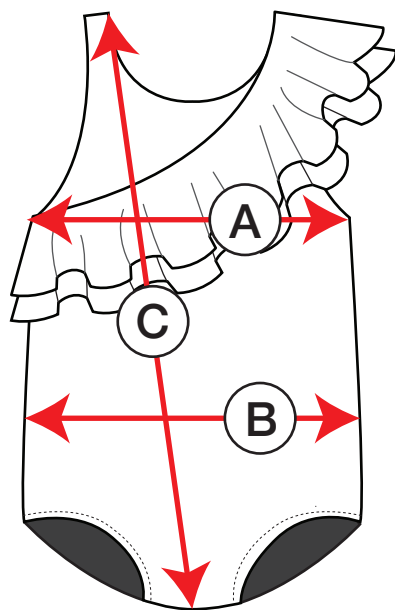

petit clair

BTH1
BTH2

measurements in inches	12m	18m	2y	3	4	5
A Child's Chest	19"	19½"	20½"	21¼"	22"	22¾"
B Child's Waist	19"	19½"	19¾"	20½"	21"	21½"
C Garment's Girth	15¾"	16¼"	17"	18"	18½"	19½"

measurements in inches	6	7	8	10	12	14
A Child's Chest	24"	24¾"	26"	28"	30"	32"
B Child's Waist	22"	22½"	23¼"	24"	24¾"	25¼"
C Garment's Girth	20½"	21½"	22½"	24"	25½"	26¾"