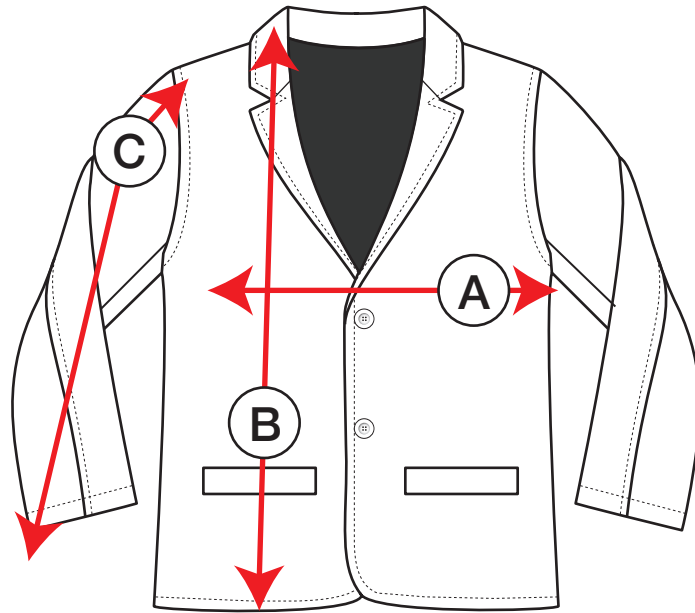

petit clair

BLZ1-CBL
BLZ202-CBL

measurements in inches	3	4	5	6	7	8	10	12	14	16
A Child's Chest	21¼"	22"	22¾"	24"	24¾"	26"	27½"	29"	30¾"	32¼"
B Garment's Length	15¾"	16½"	17¼"	17¾"	18½"	19¼"	20¾"	22½"	23¾"	24½"
C Garment's Sleeve length	12½"	13½"	14½"	15¼"	16¼"	17¾"	19¼"	20¾"	22"	22¾"