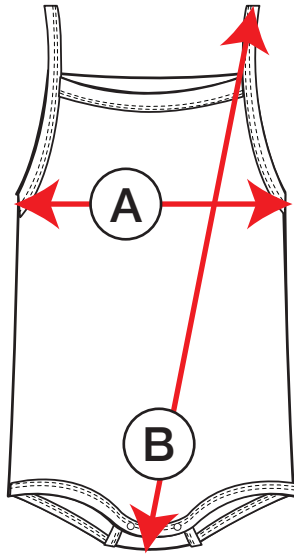

petit clair

**BDS2**

measurements in inches	3m	6m	9m	12m	18m	24m	3y
<b>A</b> Child's chest	17"	18"	18½"	19"	19½"	20"	21¼"
<b>B</b> Garment's girth	13½"	14½"	15¼"	16¼"	16¾"	17¼"	18¼"