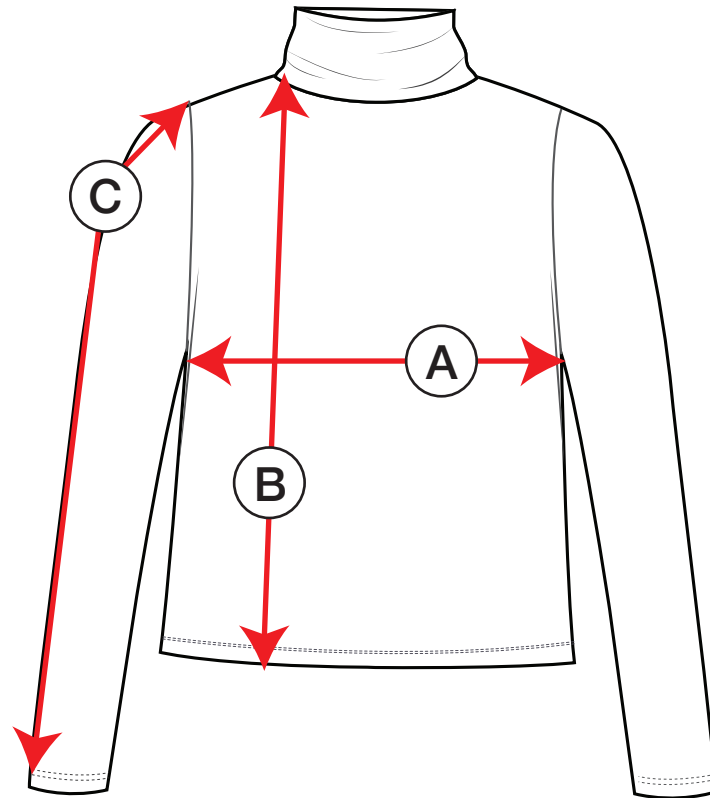

petit clair

**TSH5-TN**  
**TSH1-TN**

measurements in inches	9m	12m	18m	24m	2y	3	4	5	6
<b>(A) Child's Chest</b>	18½"	19"	19½"	20"	20½"	21¼"	22"	22¾"	24"
<b>(B) Garment's Length</b>	11¾"	12½"	13"	13½"	14¼"	14½"	15¼"	15¾"	16½"
<b>(C) Garment's Sleeve length</b>	10¾"	11½"	12¼"	12¾"	13½"	14¼"	15"	15¾"	16½"

measurements in inches	7	8	10	12	14	16	18	20	22
<b>(A) Child's Chest</b>	24¾"	26"	28"	30"	32"	34"	36"	38"	40"
<b>(B) Garment's Length</b>	17¼"	18½"	20"	21¾"	22½"	23¼"	24"	24¾"	25½"
<b>(C) Garment's Sleeve length</b>	17¼"	18½"	20"	21¾"	22½"	23¼"	23½"	24"	24"