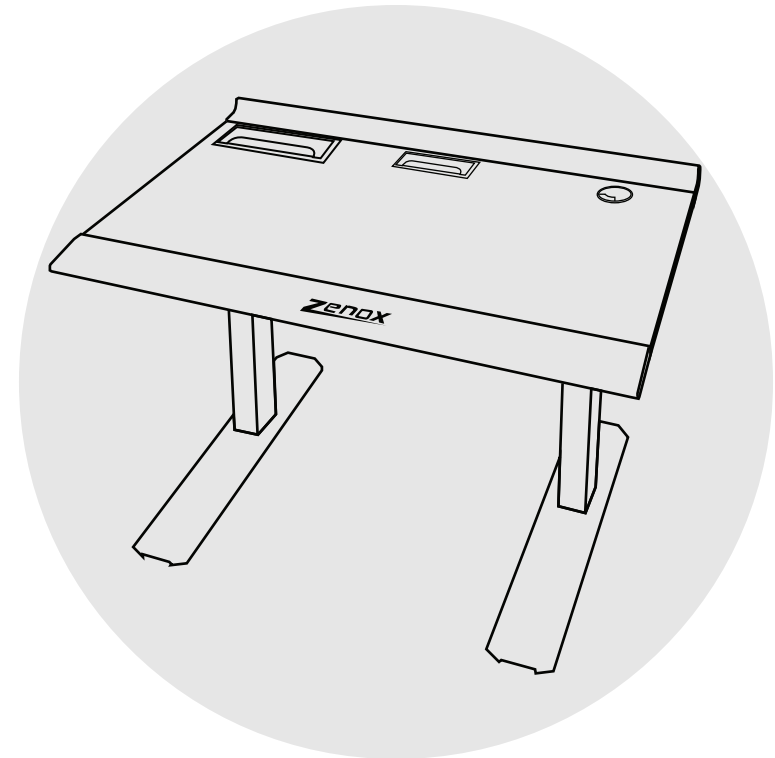

USER GUIDE

1. We recommend installation of table by 2 adults, as some parts of the table are considerably heavy;
2. The table is designed for regular desktop work only. Do not use it as a stepstool or any other purposes;
3. Clean with gentle cleaners if necessary. Do not scrub excessively;
4. All parts should be checked regularly to ensure the table is safe to be used;
5. Please pay attention when installing and using the Table Top Charging Dock, as one may be with all other electrical appliances in general;
6. Stop using the product immediately if the table is found to be damaged. Please check the maintenance guide on our website or contact us via email sales@zenoxstore.com for more information.

用戶須知

1. 因本產品部件有一定重量, 本公司建議由兩位成人來進行安裝;
2. 本產品為工作檯, 請勿作為梯子或輪椅等其他物品使用;
3. 清潔時, 請勿使用具腐蝕性的清潔劑及大力磨擦, 以免損傷面料;
4. 請定期檢查部件螺絲等零件是否鬆脫, 確保使用安全;
5. 在安裝及使用檯面充電盒子時, 請小心及安全使用, 避免觸電;
6. 如發現產品零件有異常或損壞時, 請立即停止使用, 並聯絡本公司。如有任何查詢, 請瀏覽網頁上的保養資訊或電郵sales@zenoxstore.com。

Need help with assembling your chair? Check out the video guides on our website!
需要技術支援? 即上Zenox官方網頁觀看安裝示範短片!
<https://www.zenoxstore.com/pages/assembly-guides>

官方網站: <https://www.zenoxstore.com>

查詢熱線: (+852) 65634820

查詢電郵: sales@zenoxstore.com

ZENOX

got your back on every mission

Artemis Gaming Desk

INSTALLATION MANUAL