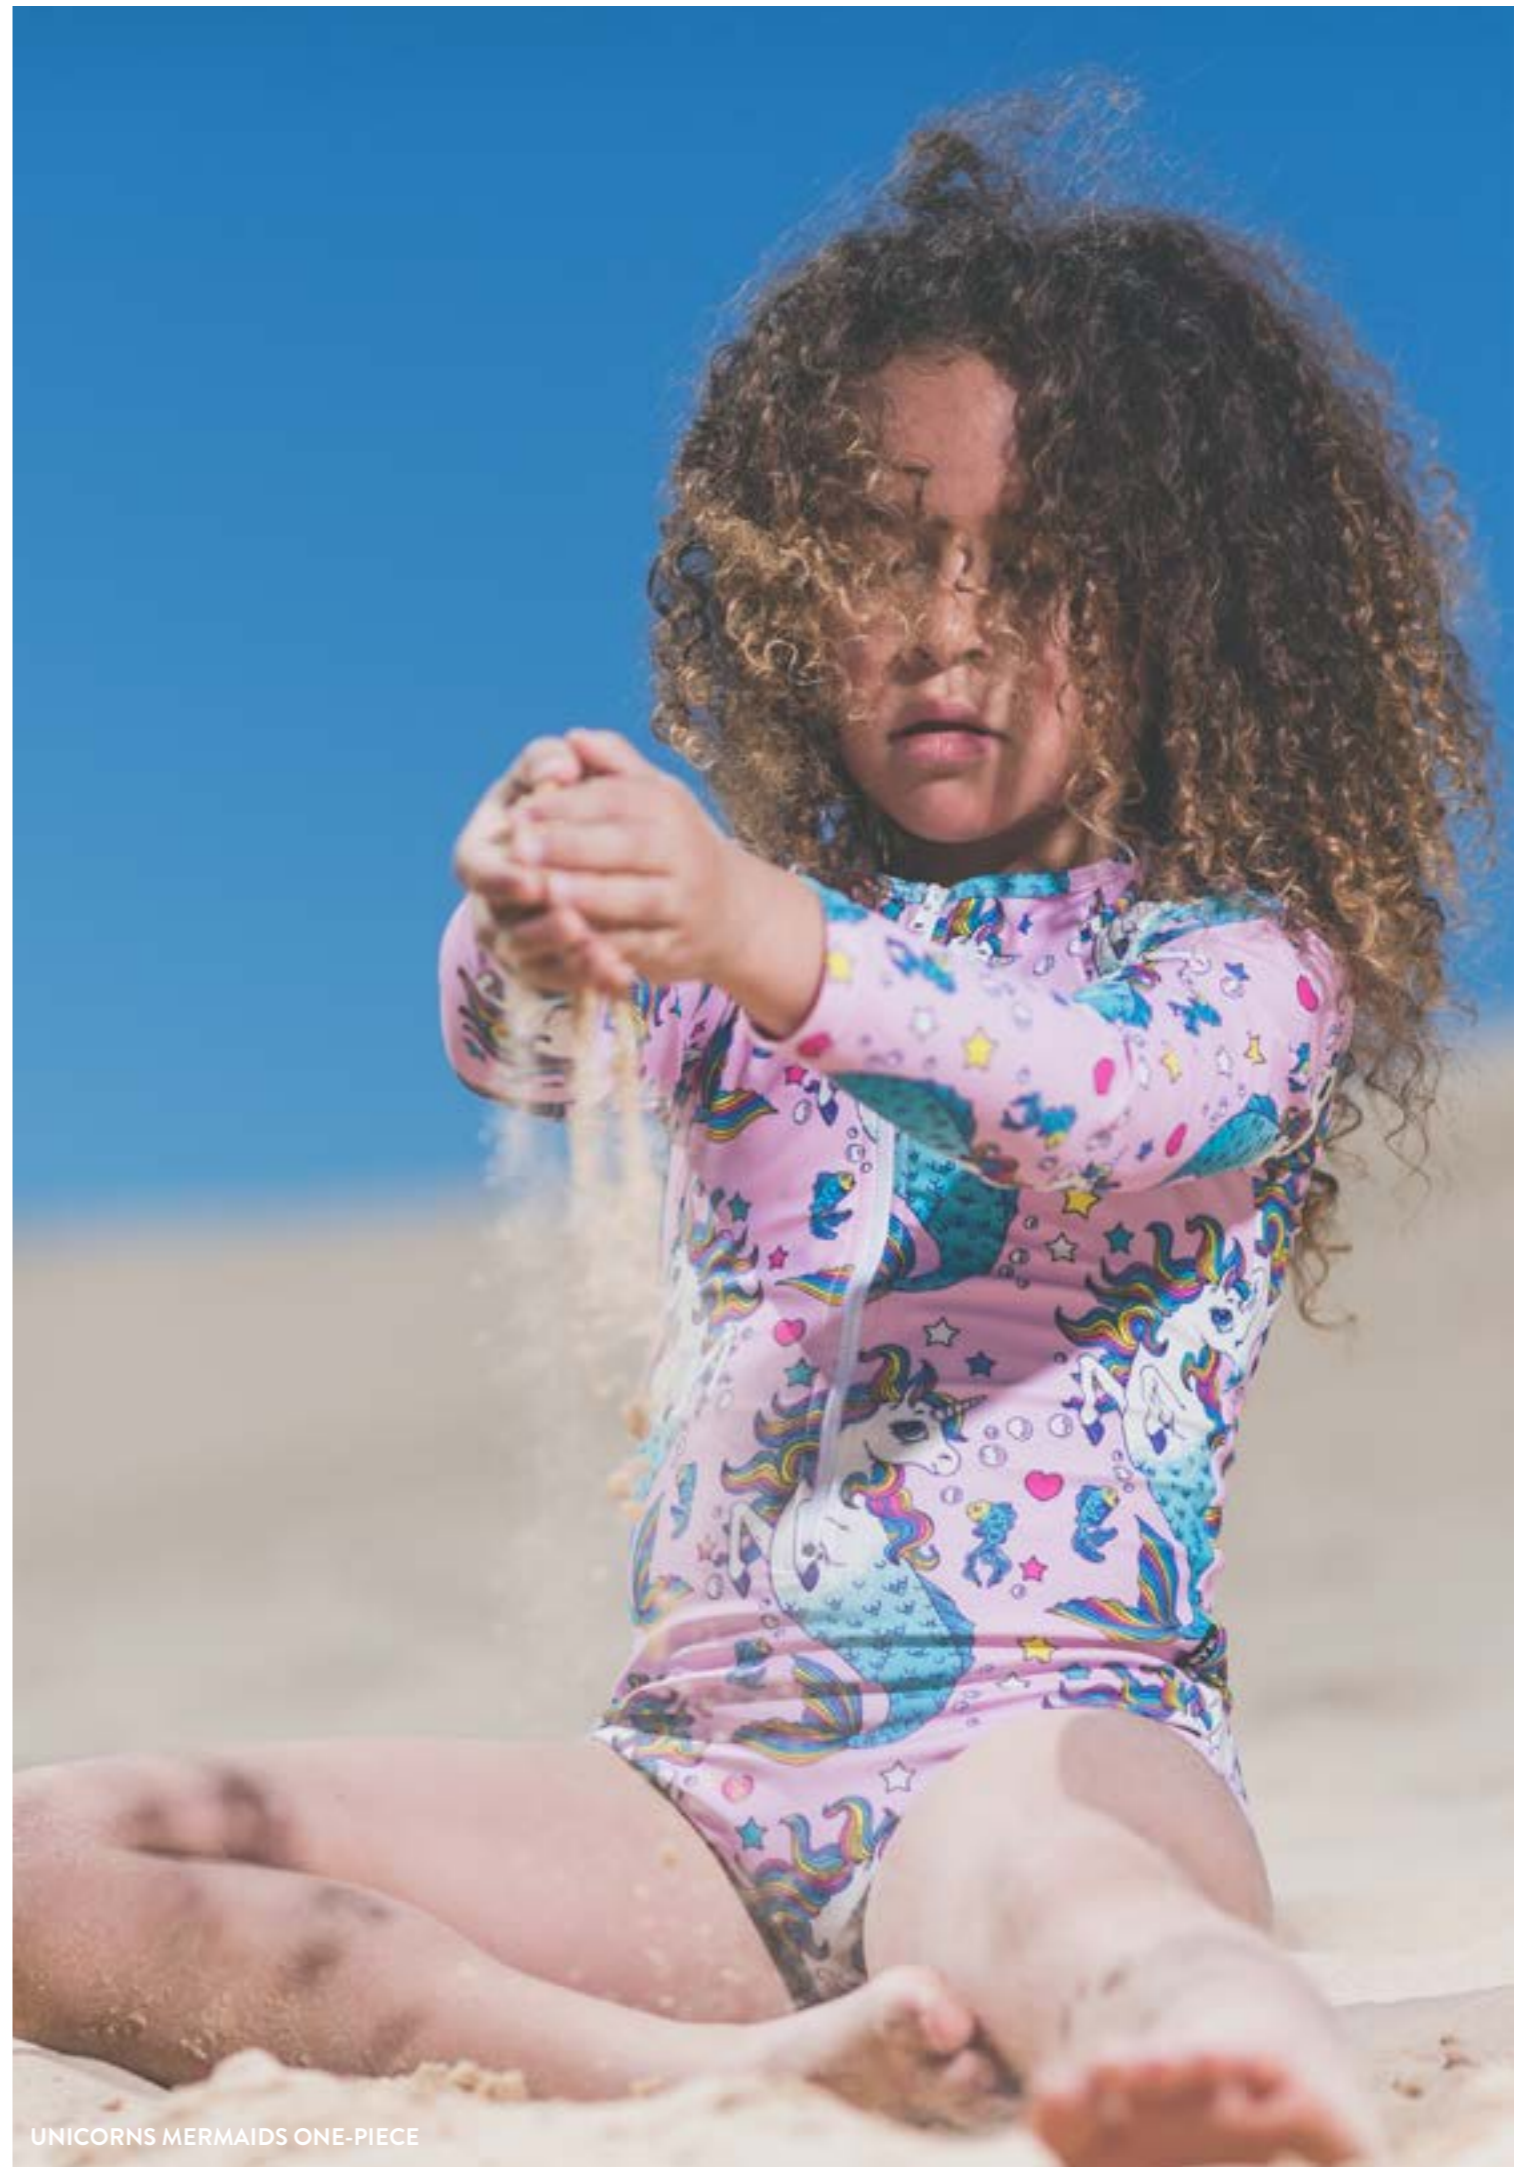

UNICORNS MERMAIDS ONE-PIECE