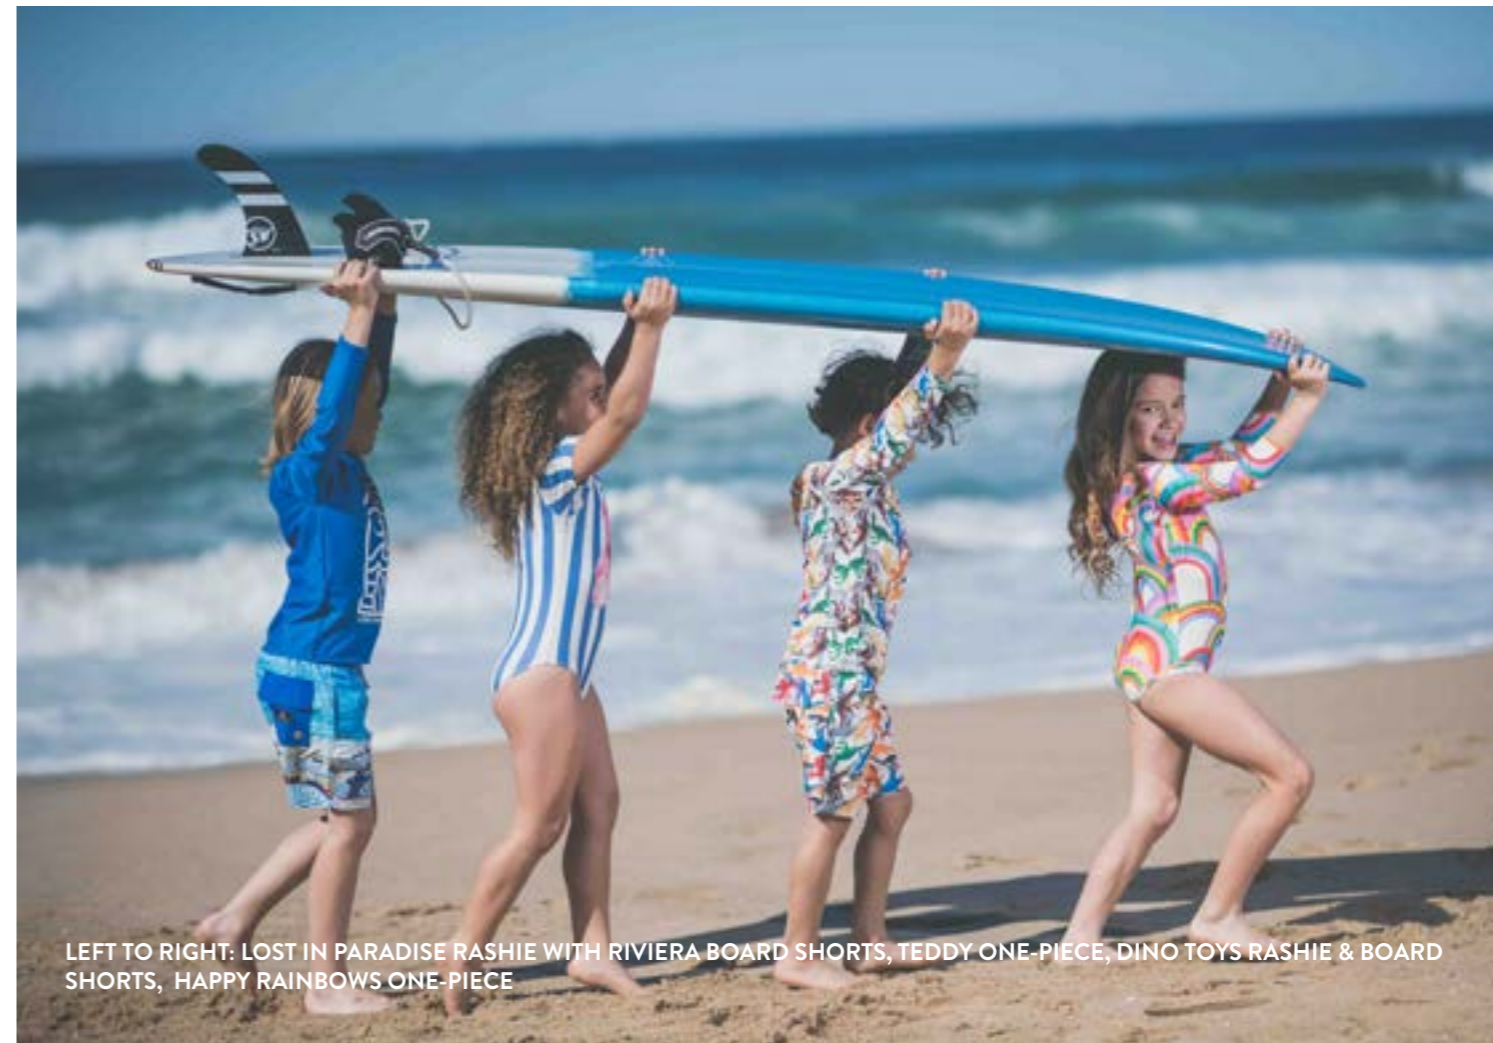

LEFT TO RIGHT: LOST IN PARADISE RASHIE WITH RIVIERA BOARD SHORTS, TEDDY ONE-PIECE, DINO TOYS RASHIE & BOARD SHORTS, HAPPY RAINBOWS ONE-PIECE