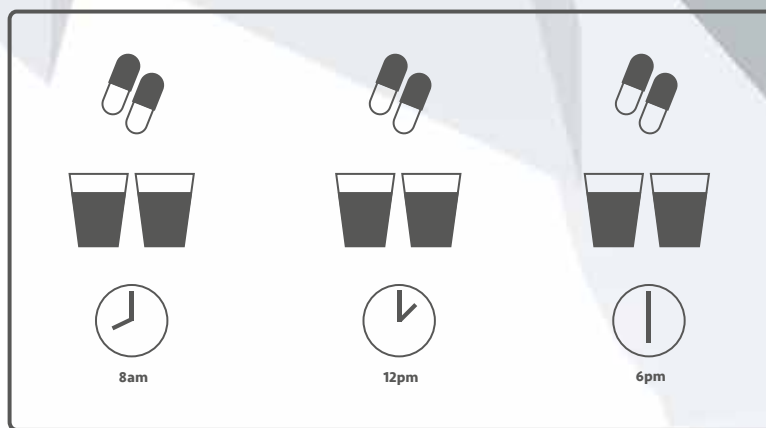

SlimatoneTM

DESIGNED FOR WOMEN

FIBRE SUPPORT

Women's Weight Loss Aid

Slimatone fibre support assists women with achieving their daily fibre requirements and aiding with healthy regularity.

HOW IT WORKS:

- Wards of Hunger pains
- Keeps healthy regularity
- Assist with bloating

(w) www.slimatone.co.za
(e) support@slimatone.co.za
(t) +27 10 312 5044

SlimatoneTM

DESIGNED FOR WOMEN

FIBRE SUPPORT

Women's Weight Loss Aid

DIRECTIONS

Supplement Facts / Factos Suplementares / Faits de supplément
Serving Size: 2 Capsules Amount per Container: 40
Konjac Fibre (Glucomannan) 500mg / capsule