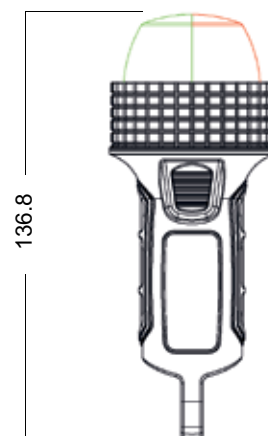

Light source

High quality long lasting LED included

Bi-Color Kit

Suction cup, 169 mm

C-clamp, 69 mm

Dimensions in: mm

Description	Vessel size	Wattage	Mounting	Voltage	Housing colour	Art. no.
Bi-Color Kit Bi-Color light incl. suction cup with flexible arm, glue pad for irregular surface and C-Clamp	< 7 m / < 23 ft., max. 7 knots	1 W	Suction cup and C-Clamp.	4 x 1.5 AAA	Black	3727400700

All-round Kit

Suction cup, 169 mm

C-clamp, 69 mm

Pole, 634 mm,
Ø 16 mm

U-bracket (for Pole)

Dimensions in: mm

Description	Vessel size	Wattage	Mounting	Voltage	Housing colour	Art. no.
All-round Kit All-round light incl. suction cup with flexible arm, glue pad for irregular surface, C-Clamp and 634 mm pole with U-Bracket	< 7 m / < 23 ft., max. 7 knots	1 W	Suction cup, C-Clamp and pole with U-Bracket	4 x 1.5 AAA	Black	3727440700

Spare Parts / Extras

Description	Wattage	Housing colour	Art. no.
A: Lens white all around incl. LED	1 W		3727245100
B: Lens Bicolor incl. LED	1 W		3727105100
Housing to fit A or B		Black	3727150100
Suction with flex pole			3727311100
Pole assembly 634 mm			3727313100
C-Clamp			3727305100
U-Bracket			3727316100
Thumb screw & slide on			3727314100