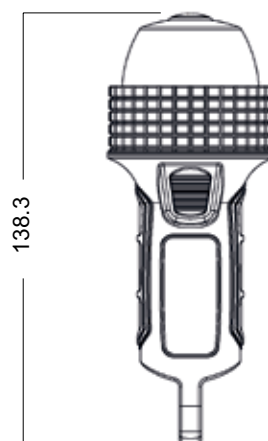

Navigation Lights

Series 27

Compact, portable battery LED navigation lights

Application

Series 27 is for safe navigating at night or in low light conditions. It provides all-around white LED or bi color LED light maximising visibility on the water. It is designed for small watercraft, dinghy, canoe, row boat, kayak, etc that are manually /engine powered and less than 7 m with speeds up to 7 knots. Series 27 is portable and battery powered.

Light source

High quality long lasting LED included

Bi-Color Kit

Suction cup, 169 mm

C-clamp, 69 mm

Dimensions in: mm

Description	Vessel size	Wattage	Mounting	Voltage	Housing colour	Art. no.
Bi-Color Kit Bi-Color light incl. suction cup with flexible arm, glue pad for irregular surface and C-Clamp	< 7 m / < 23 ft., max. 7 knots	1 W	Suction cup and C-Clamp.	4 x 1.5 AAA	Black	3727400700

All-round Kit

Suction cup, 169 mm

C-clamp, 69 mm

Pole, 634 mm,
Ø 16 mm

U-bracket (for Pole)

Dimensions in: mm

Description	Vessel size	Wattage	Mounting	Voltage	Housing colour	Art. no.
All-round Kit All-round light incl. suction cup with flexible arm, glue pad for irregular surface, C-Clamp and 634 mm pole with U-Bracket	< 7 m / < 23 ft., max. 7 knots	1 W	Suction cup, C-Clamp and pole with U-Bracket	4 x 1.5 AAA	Black	3727440700

Spare Parts / Extras

Description	Wattage	Housing colour	Art. no.
A: Lens white all around incl. LED	1 W		3727245100
B: Lens Bicolor incl. LED	1 W		3727105100
Housing to fit A or B		Black	3727150100
Suction with flex pole			3727311100
Pole assembly 634 mm			3727313100
C-Clamp			3727305100
U-Bracket			3727316100
Thumb screw & slide on			3727314100