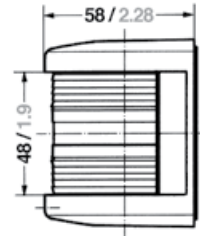

Protection degree

IP 45

Mounting

Side-mount or deck-mount

Electric

With 2-wire cable,
bulb included

1

2

SERIES 25 STANDARD

No.		Description	Ship size	Wattage	Visibility	Housing colour	Mounting	Voltage	Article number
1		Starboard	< 12 m / < 39 ft.	10 W	1 nm	Black	side-mount	12 V	3519102000
		Starboard	< 12 m / < 39 ft.	10 W	1 nm	White	side-mount	12 V	3519112000
		Port	< 12 m / < 39 ft.	10 W	1 nm	Black	side-mount	12 V	3520202000
		Port	< 12 m / < 39 ft.	10 W	1 nm	White	side-mount	12 V	3520212000
		Bicolor	< 12 m / < 39 ft.	10 W	1 nm	Black	side-mount	12 V	3518302000
		Bicolor	< 12 m / < 39 ft.	10 W	1 nm	White	side-mount	12 V	3518312000
		Masthead	< 12 m / < 39 ft.	10 W	2 nm	Black	side-mount	12 V	3516002000
		Masthead	< 12 m / < 39 ft.	10 W	2 nm	White	side-mount	12 V	3516012000
		Stern	< 50 m / < 164 ft.	10 W	2 nm	Black	side-mount	12 V	3517702000
		Stern	< 50 m / < 164 ft.	10 W	2 nm	White	side-mount	12 V	3517712000
2		All-round white	< 50 m / < 164 ft.	10 W	2 nm	Black	deck-mount	12 V	3513012000
		All-round white	< 50 m / < 164 ft.	10 W	2 nm	White	deck-mount	12 V	3513096000
		All-round red	< 50 m / < 164 ft.	21 W	2 nm	Black	deck-mount	12 V	3513222000
		All-round green	< 50 m / < 164 ft.	21 W	2 nm	Black	deck-mount	12 V	3513122000