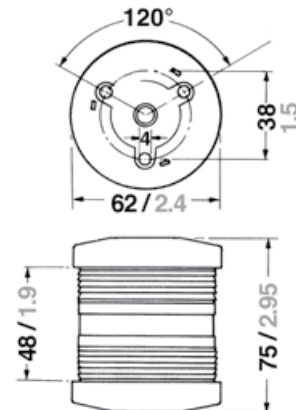

Protection degree

IP 45

Mounting

Side-mount or deck-mount

Electric

With 2-wire cable,
bulb included

1

2

SERIES 25 STANDARD

No.		Description	Ship size	Wattage	Visibility	Housing colour	Mounting	Voltage	Article number
1		Starboard	< 12 m / < 39 ft.	10 W	1 nm	Black	side-mount	12 V	3519102000
		Starboard	< 12 m / < 39 ft.	10 W	1 nm	White	side-mount	12 V	3519112000
		Port	< 12 m / < 39 ft.	10 W	1 nm	Black	side-mount	12 V	3520202000
		Port	< 12 m / < 39 ft.	10 W	1 nm	White	side-mount	12 V	3520212000
		Bicolor	< 12 m / < 39 ft.	10 W	1 nm	Black	side-mount	12 V	3518302000
		Bicolor	< 12 m / < 39 ft.	10 W	1 nm	White	side-mount	12 V	3518312000
		Masthead	< 12 m / < 39 ft.	10 W	2 nm	Black	side-mount	12 V	3516002000
		Masthead	< 12 m / < 39 ft.	10 W	2 nm	White	side-mount	12 V	3516012000
		Stern	< 50 m / < 164 ft.	10 W	2 nm	Black	side-mount	12 V	3517702000
		Stern	< 50 m / < 164 ft.	10 W	2 nm	White	side-mount	12 V	3517712000
2		All-round white	< 50 m / < 164 ft.	10 W	2 nm	Black	deck-mount	12 V	3513012000
		All-round white	< 50 m / < 164 ft.	10 W	2 nm	White	deck-mount	12 V	3513096000
		All-round red	< 50 m / < 164 ft.	21 W	2 nm	Black	deck-mount	12 V	3513222000
		All-round green	< 50 m / < 164 ft.	21 W	2 nm	Black	deck-mount	12 V	3513122000