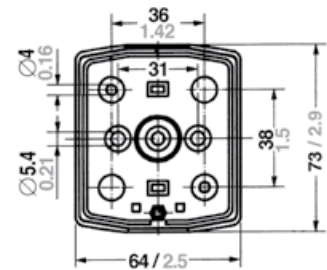

Protection degree

IP 45

Mounting

Side-mount or deck-mount

Electric

With 2-wire cable,
bulb included

1

2

SERIES 25 STANDARD

No.		Description	Ship size	Wattage	Visibility	Housing colour	Mounting	Voltage	Article number
1		Starboard	< 12 m / < 39 ft.	10 W	1 nm	Black	side-mount	12 V	3519102000
		Starboard	< 12 m / < 39 ft.	10 W	1 nm	White	side-mount	12 V	3519112000
		Port	< 12 m / < 39 ft.	10 W	1 nm	Black	side-mount	12 V	3520202000
		Port	< 12 m / < 39 ft.	10 W	1 nm	White	side-mount	12 V	3520212000
		Bicolor	< 12 m / < 39 ft.	10 W	1 nm	Black	side-mount	12 V	3518302000
		Bicolor	< 12 m / < 39 ft.	10 W	1 nm	White	side-mount	12 V	3518312000
		Masthead	< 12 m / < 39 ft.	10 W	2 nm	Black	side-mount	12 V	3516002000
		Masthead	< 12 m / < 39 ft.	10 W	2 nm	White	side-mount	12 V	3516012000
		Stern	< 50 m / < 164 ft.	10 W	2 nm	Black	side-mount	12 V	3517702000
		Stern	< 50 m / < 164 ft.	10 W	2 nm	White	side-mount	12 V	3517712000
2		All-round white	< 50 m / < 164 ft.	10 W	2 nm	Black	deck-mount	12 V	3513012000
		All-round white	< 50 m / < 164 ft.	10 W	2 nm	White	deck-mount	12 V	3513096000
		All-round red	< 50 m / < 164 ft.	21 W	2 nm	Black	deck-mount	12 V	3513222000
		All-round green	< 50 m / < 164 ft.	21 W	2 nm	Black	deck-mount	12 V	3513122000