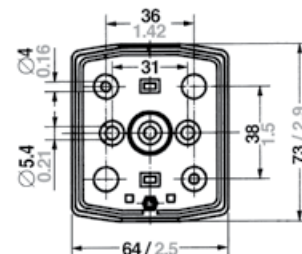

#### Optics

Lens: Fresnel range of visibility 2 nm (starboard, port and bicolor 1 nm). Material: plastic, impact resistant and shock-proof, seawater resistant

#### Protection degree

IP 45

#### Mounting

Side-mount

#### Electric

With 2-wire cable,  
 bulb included

1

2

No.		Description	Ship size	Wattage	Visibility	Housing colour	Mounting	Voltage	Article number
1		Starboard	< 12 m / < 39 ft.	10 W	1 nm	Black	side-mount	12 V	3511102000
		Starboard	< 12 m / < 39 ft.	10 W	1 nm	White	side-mount	12 V	3511195000
		Port	< 12 m / < 39 ft.	10 W	1 nm	Black	side-mount	12 V	3510202000
		Port	< 12 m / < 39 ft.	10 W	1 nm	White	side-mount	12 V	3510295000
		Bicolor	< 12 m / < 39 ft.	10 W	1 nm	Black	side-mount	12 V	3512302000
		Bicolor	< 12 m / < 39 ft.	10 W	1 nm	White	side-mount	12 V	3512395000
		Masthead	< 12 m / < 39 ft.	10 W	2 nm	Black	side-mount	12 V	3508002000
		Masthead	< 12 m / < 39 ft.	10 W	2 nm	White	side-mount	12 V	3508095000
		Stern	< 50 m / < 164 ft.	10 W	2 nm	Black	side-mount	12 V	3509002000
		Stern	< 50 m / < 164 ft.	10 W	2 nm	White	side-mount	12 V	3509095000
2	 	Masthead / foredeck combination	< 12 m / < 39 ft.	10 W (Masthead), 20 W (Foredeck)	2 nm	Black	mast only, side-mount	12 V	3106012000