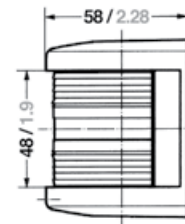

#### Mounting

Side-mount

#### Electric

With 2-wire cable,  
 bulb included

1

2

No.		Description	Ship size	Wattage	Visibility	Housing colour	Mounting	Voltage	Article number
1		Starboard	< 12 m / < 39 ft.	10 W	1 nm	Black	side-mount	12 V	3511102000
		Starboard	< 12 m / < 39 ft.	10 W	1 nm	White	side-mount	12 V	3511195000
		Port	< 12 m / < 39 ft.	10 W	1 nm	Black	side-mount	12 V	3510202000
		Port	< 12 m / < 39 ft.	10 W	1 nm	White	side-mount	12 V	3510295000
		Bicolor	< 12 m / < 39 ft.	10 W	1 nm	Black	side-mount	12 V	3512302000
		Bicolor	< 12 m / < 39 ft.	10 W	1 nm	White	side-mount	12 V	3512395000
		Masthead	< 12 m / < 39 ft.	10 W	2 nm	Black	side-mount	12 V	3508002000
		Masthead	< 12 m / < 39 ft.	10 W	2 nm	White	side-mount	12 V	3508095000
		Stern	< 50 m / < 164 ft.	10 W	2 nm	Black	side-mount	12 V	3509002000
		Stern	< 50 m / < 164 ft.	10 W	2 nm	White	side-mount	12 V	3509095000
2	 	Masthead / foredeck combination	< 12 m / < 39 ft.	10 W (Masthead), 20 W (Foredeck)	2 nm	Black	mast only, side-mount	12 V	3106012000