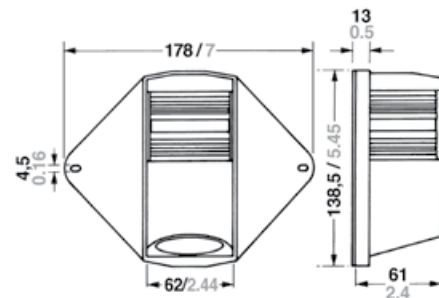

#### Mounting

Side-mount

#### Electric

With 2-wire cable,  
 bulb included

1

2

No.		Description	Ship size	Wattage	Visibility	Housing colour	Mounting	Voltage	Article number
1		Starboard	< 12 m / < 39 ft.	10 W	1 nm	Black	side-mount	12 V	3511102000
		Starboard	< 12 m / < 39 ft.	10 W	1 nm	White	side-mount	12 V	3511195000
		Port	< 12 m / < 39 ft.	10 W	1 nm	Black	side-mount	12 V	3510202000
		Port	< 12 m / < 39 ft.	10 W	1 nm	White	side-mount	12 V	3510295000
		Bicolor	< 12 m / < 39 ft.	10 W	1 nm	Black	side-mount	12 V	3512302000
		Bicolor	< 12 m / < 39 ft.	10 W	1 nm	White	side-mount	12 V	3512395000
		Masthead	< 12 m / < 39 ft.	10 W	2 nm	Black	side-mount	12 V	3508002000
		Masthead	< 12 m / < 39 ft.	10 W	2 nm	White	side-mount	12 V	3508095000
		Stern	< 50 m / < 164 ft.	10 W	2 nm	Black	side-mount	12 V	3509002000
		Stern	< 50 m / < 164 ft.	10 W	2 nm	White	side-mount	12 V	3509095000
2	 	Masthead / foredeck combination	< 12 m / < 39 ft.	10 W (Masthead), 20 W (Foredeck)	2 nm	Black	mast only, side-mount	12 V	3106012000