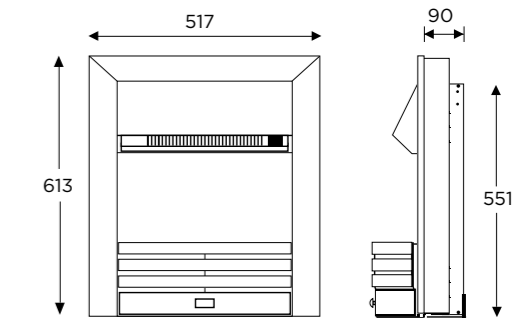

Plan view - Optiflame 3D

Front and Profile view - Optiflame 3D