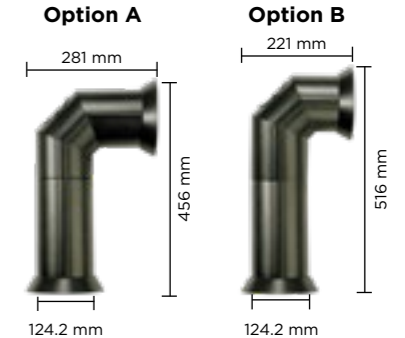

All dimensions are shown in millimetres. Please allow +/- 5mm tolerance.