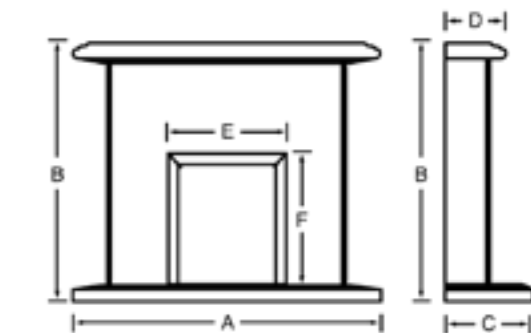

The Cheriton has a black and brass effect finish with a cross-hatched effect fret, while the Detroit has a black and chrome effect finish and a choice of real coals and white pebbles for the fuel bed. These freestanding fires sit flat against the wall to create an instant fireplace.

- Real coals on Cheriton. Choice of real coals and white pebble fuel bed on Detroit (both options included)
- Compatible with optional hearth pad, model no HPD001

See page 73-75 for product dimensions.

Surrounds – for use with electric fires only

Fully assembled MDF surround, back panel and hearth, purpose designed for use with Dimplex electric fires. No structural alterations needed as surrounds are freestanding – all you need is a flat wall and a power point for the fire.

- Surround finished in maple effect with textured black back panel and hearth
- Compatible with all of the current Dimplex 16"/18" inset fires

Model no. GDS1A

- Natural stone effect surround
- Compatible with all of the current Dimplex 16"/18" inset fires

Model no. GDS3

- Surround finished in mahogany effect with textured cream back panel and hearth
- Compatible with all of the current Dimplex 16"/18" inset fires

Model no. GDS1

Dimensions

Surround	Model No.	Finish of surround	Finish of back panel	A	B	C	D	E	F	Weight of surround
Holwell	GDS1A	Maple effect	Black back panel & hearth	1200	1113	395	280	420	580	43kg
Ashmore	GDS1	Mahogany effect	Cream back panel & hearth	1200	1113	395	280	420	580	43kg
Rockbourne	GDS3	Natural stone effect	Natural stone effect back panel & hearth	1200	1085	350	253	420	580	48kg

All dimensions are shown in millimetres. Please allow +/- 5mm tolerance.