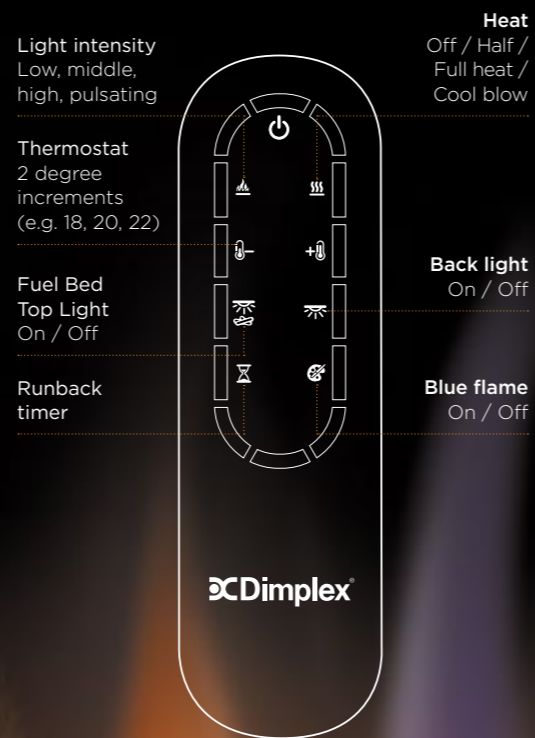

Optiflame^{3D}

Optiflame 3D offers a new kind of realistic flame effect. For the first time, a 2D effect is given 3D depth, as Optiflame 3D creates the illusion of seeing through the flames to the back of the fire. Optiflame 3D also gives the power of choice over the colour of the flame effect, the flame intensity and the fuel bed. You can add a blue flame to mimic a gas fire or choose a deep orange for a glorious glow. Depending on the time of day, or how you feel, the flame can be adjusted from low to high, or pulsating, plus you can adjust the down lighting to enhance the drama. You can even pick beautiful crystals, realistic logs, coal and pebbles to enrich the luminosity of your own unique fuel bed*. All Optiflame 3D fires come with a 2kW thermostatically controlled heater just in case you need a quick burst of heat, yet the flame effect also works independently of the heater†, so you can still enjoy that cosy feeling on milder days.

*Pebbles available on selected models only. Please see individual product specifications for details.

†Specifications for each model do vary, so please check technical details on individual fires on pages 74-75.

Optiflame 3D is available in a wide selection of inset fires in different designs and finishes, to complement your home. Please see individual product pages for details.

3D illusion and the power of choice

The original electric flame

Optiflame

Optiflame is the original Dimplex electric flame effect that revolutionised the market when first launched in 1988. Endlessly refined over the years it remains the UK's most popular electric flame effect, as it's our most cost-effective flame technology. Most Optiflame fires come with a 2kW thermostatically controlled heater just in case you need a quick burst of heat, yet the flame effect also works independently of the heater*, so you can still enjoy that cosy feeling on milder days.

*Specifications for each model do vary, so please check technical details on individual fires on pages 74-75.

Optiflame is available in a wide selection of fires across freestanding fires or stoves, inset or wall mounted fires and complete suites, to enhance the ambiance of any home. Please see technical pages (pages 74-75) for a summary of models.