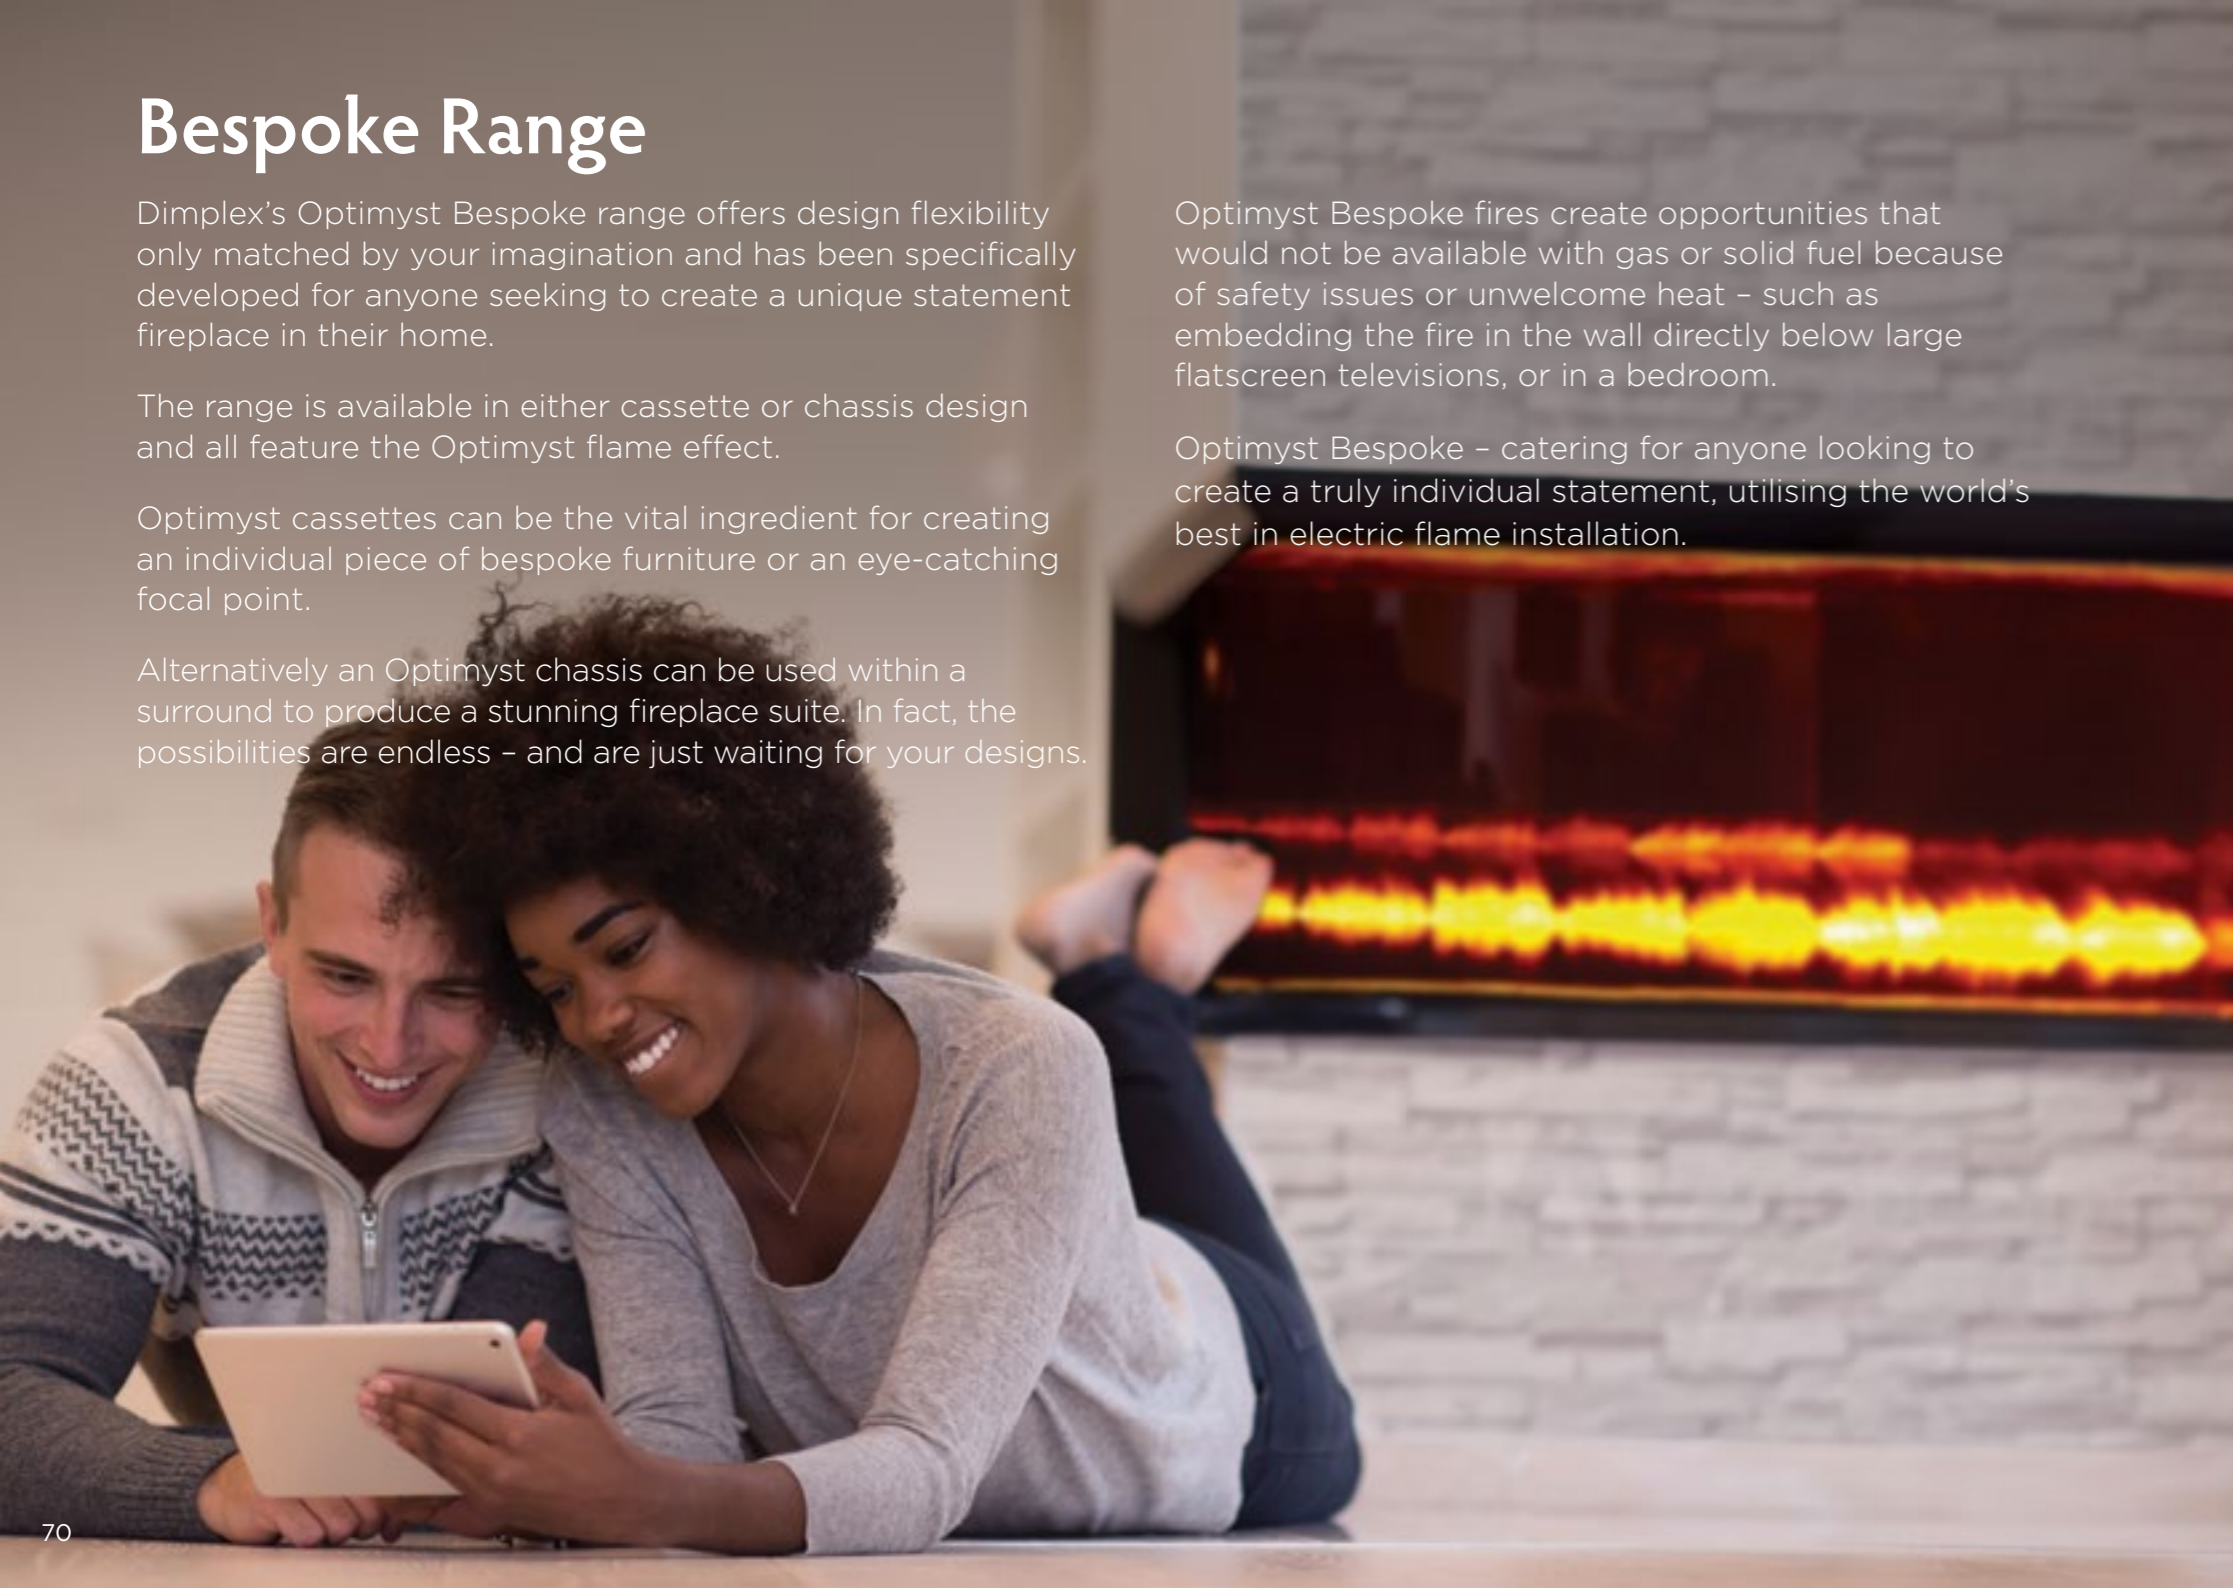

Bespoke Range

Dimplex's Optimyst Bespoke range offers design flexibility only matched by your imagination and has been specifically developed for anyone seeking to create a unique statement fireplace in their home.

The range is available in either cassette or chassis design and all feature the Optimyst flame effect.

Optimyst cassettes can be the vital ingredient for creating an individual piece of bespoke furniture or an eye-catching focal point.

Alternatively an Optimyst chassis can be used within a surround to produce a stunning fireplace suite. In fact, the possibilities are endless – and are just waiting for your designs.

Optimyst Bespoke fires create opportunities that would not be available with gas or solid fuel because of safety issues or unwelcome heat – such as embedding the fire in the wall directly below large flatscreen televisions, or in a bedroom.

Optimyst Bespoke – catering for anyone looking to create a truly individual statement, utilising the world's best in electric flame installation.

Optimyst Bespoke – design flexibility only matched by imagination