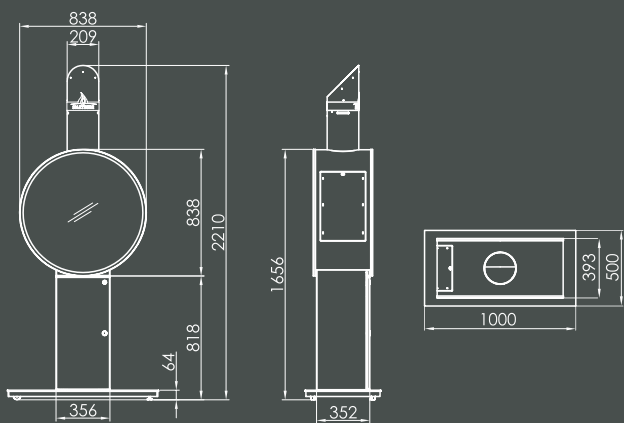

FUORA G
Combustion chamber with straight glass

FUORA K
Combustion chamber with convex glass

Colour
 Nero

Dimensions | Side view | Top view

FUORA G

FUORA K

All dimensions in mm

Technical data

Dimensions/Weight

Product	Fuora R	Fuora Q	Fuora Q-XL	Fuora G	Fuora K
Dimensions (W x H x T) mm	Ø 400 x 1390	422 x 1386 x 424	702 x 1312 x 422	1000 x 2210 x 500	1000 x 2210 x 647
Dimensions of the glass (W x H x T) mm	Ø 400 x 500	389 x 495 x 389	393 x 495 x 667	Ø 827	Ø 827
Total weight kg	42	31	38	88	91