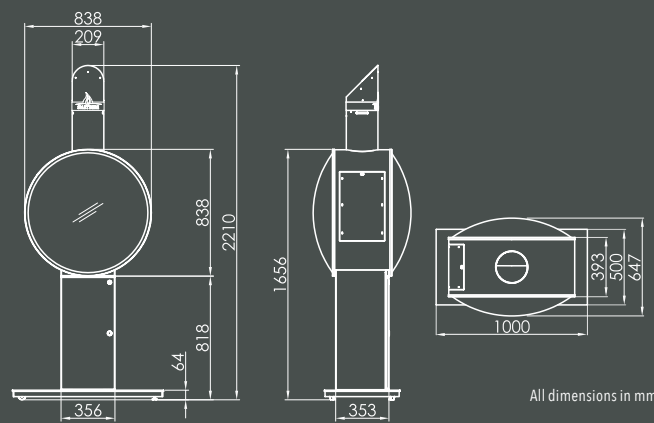

FUORA G
Combustion chamber with straight glass

FUORA K
Combustion chamber with convex glass

Colour
 Nero

Dimensions | Side view | Top view

FUORA G

FUORA K

All dimensions in mm

Technical data

Dimensions/Weight

Product	Fuora R	Fuora Q	Fuora Q-XL	Fuora G	Fuora K
Dimensions (W x H x T) mm	Ø 400 x 1390	422 x 1386 x 424	702 x 1312 x 422	1000 x 2210 x 500	1000 x 2210 x 647
Dimensions of the glass (W x H x T) mm	Ø 400 x 500	389 x 495 x 389	393 x 495 x 667	Ø 827	Ø 827
Total weight kg	42	31	38	88	91