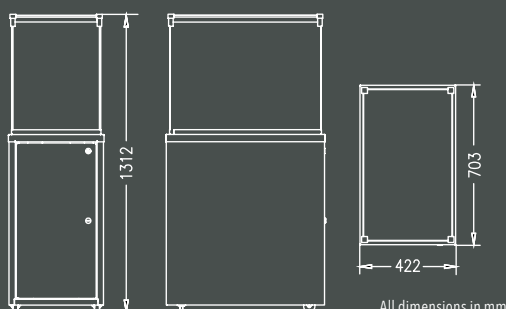

FUORA Q-XL

A fiery delight: Flickering XL flames. Unique atmosphere and pleasant heat - all without soot and smoke. Transform your garden and terrace into your residence outdoors. The large-format outdoor fireplace for flexible use with striking effect. The XL fire pleasure!

Colours

Nero

White

Dimensions | Side view | Top view