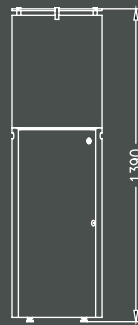

Dimensions | Side view | Top view