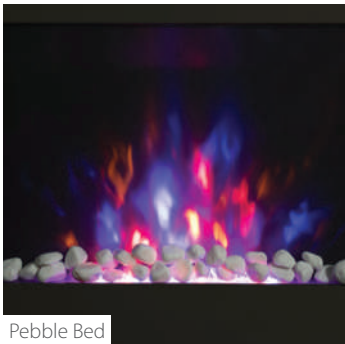

Black Glass

Log Bed

Pebble Bed