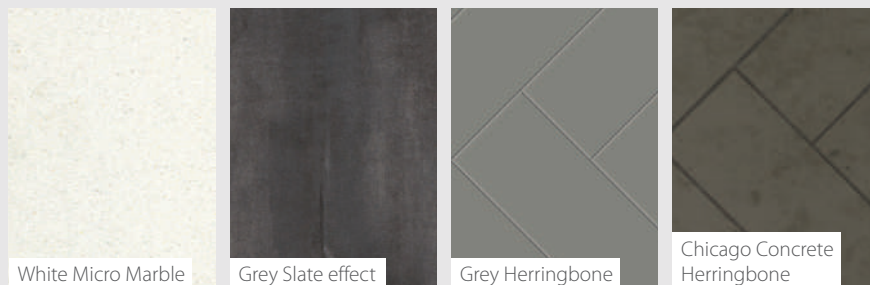

Micro Marble Inglenooks

The charm of micro marble is captivating in an inglenook design; available in White, each surround can be beautifully paired with four optional back panels. Choose from White Marble, Grey Herringbone, Chicago Concrete Herringbone or Grey Slate effect and create the perfect combination to compliment your interior whether contemporary or traditional.

Motion Sense under mantel lighting can be activated from a subtle hand movement across the surround to adorn the inglenook back panel with a warm glow.

Our micro marble Inglenooks are suitable for electric stoves only; choose from our range of contemporary and traditional electric stoves and add a decorative flue for the look of a real woodburning stove.

Woodbridge.....	8
Millgate	9
Allensford.....	9

(Stoves sold separately)

Key

- Stove Switch
- Motion Sense Undermantel Lighting
- Flat wall fix
- Decorative Flue available

Back Panel Options

Choose your perfect back panel from a choice of 4. Each back panel has a cut out for a cable to pass through