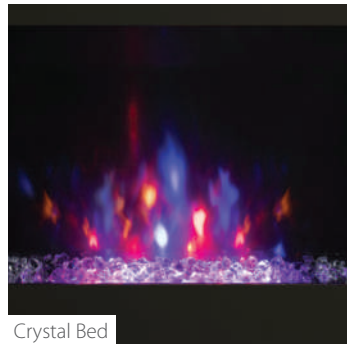

Black Glass

NEW

Grey Glass

Black Glass

Pebble Bed

Log Bed

Crystal Bed

Optional Baffle