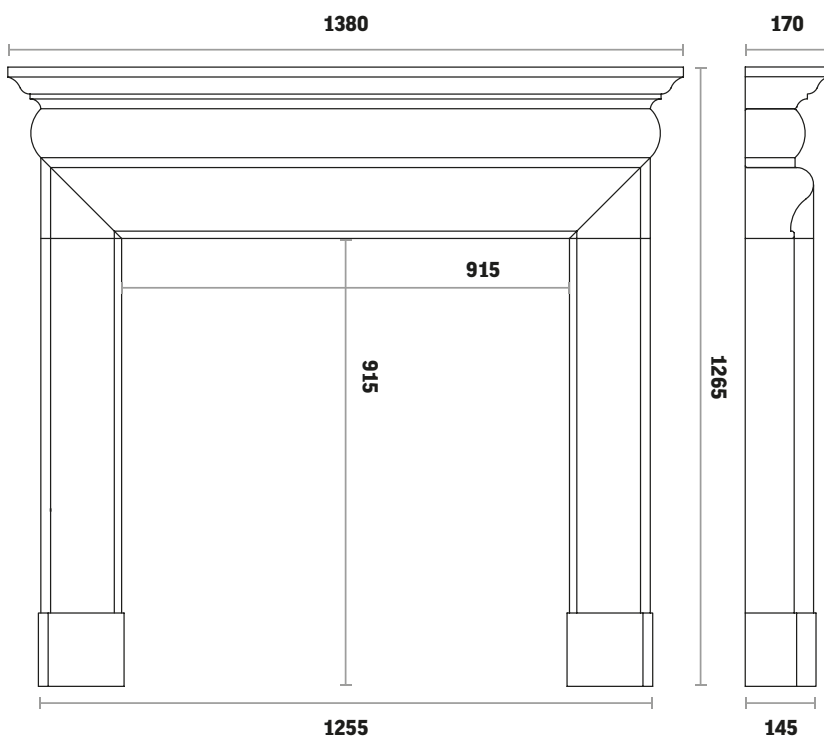

Natural Stone Mantels

Mulholland 54" in Agean Limestone

(Shown with cushion fitted)

Insert

Polished Granite Slips (special order)

Fire

Trimline TL63h Gas Fire

Hearth

Polished Granite