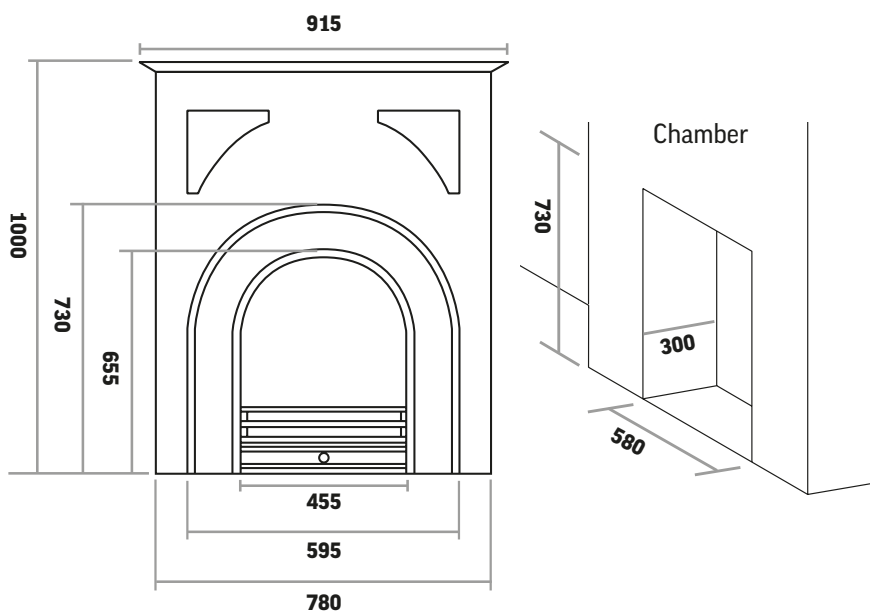

Polished granite (slabbed for solid fuel)

Cast Iron Fireplaces

Fairburn 36" in Full Polished

Fire

Bespoke gas burner

Hearth

Polished granite

Cast Iron Fireplaces