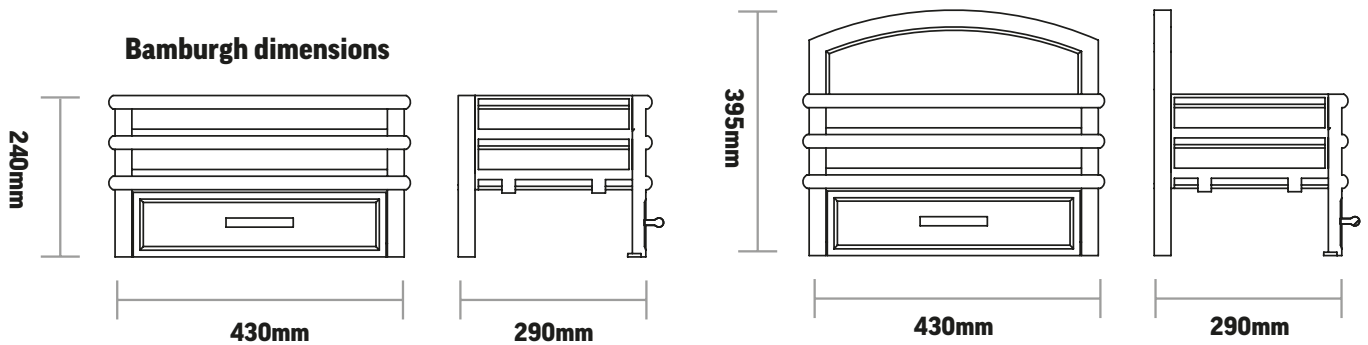

Arundel dimensions

Bamburgh dimensions

Osterley

Model	Osterley
Fuel	Multi Fuel
Output	Variable
Gas Type	N/A
Fuel Bed	All solid fuels (not supplied)
Material	Cast Iron

Model	Burghley
Fuel	Multi Fuel
Output	Variable
Gas Type	N/A
Fuel Bed	All solid fuels (not supplied)
Material	Cast Iron