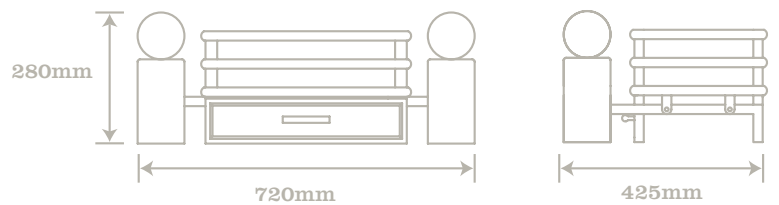

Firebaskets

Danbury

Fire

Solid Fuel

Model	Danbury Polished		
	Electric	Gas	Multi Fuel
Fuel	1kW or 2kW	Variable	Variable
Output	N/A	Natural Gas (LPG option available)	N/A
Gas Type	Coal	Coal as standard	All solid fuels (not supplied)
Fuel Bed	Cast Iron