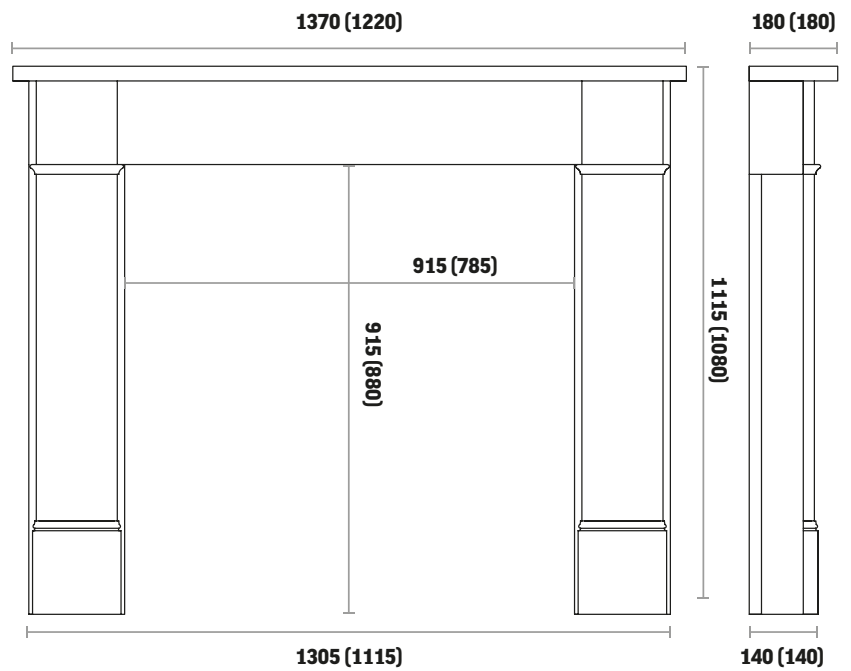

Fire

Solid Fuel (SF kit required)

Hearth

Honed Granite (slabbed for solid fuel)

(48" Dimensions)

Natural Stone Mantels

Kensington 56" in Umbrian Honed Stone 1" Rebate

Chamber