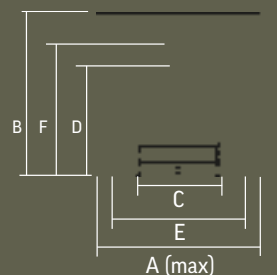

Cast Iron Interiors at a glance

	A	B	C	D	E	F	G	I*	J**	K***
CARLISLE	940	940	405	645	825	850	70	430	710	180
WANDSWORTH	1016	1016	450	665	795	835	80	530	730	190
WANDSWORTH 14"	940	940	365	665	675	820	75	440	730	160
CAPITAL CLASSIC PLATE	980	980	660	780	865	890	415w x 560h Opening when fitted with Back Plate			
CAPITAL PLAIN PLATE	980	980	660	780	690	795				
MERRICK	940	940	420	575	860	865	75	n/a	n/a	n/a
OXFORD	940	940	420	575	865	865	75	n/a	n/a	n/a
PROVIDENT	940	940	420	575	805	850	65	n/a	n/a	n/a

Insert

* allows 30mm each side for tolerances and backfilling
** allows 30mm clearance under lintol and 50mm hearth
*** allows a gap of 30mm for back filling and to take up tolerance.
This dimension assumes that the hob is fitted in a 75mm rebated mantel