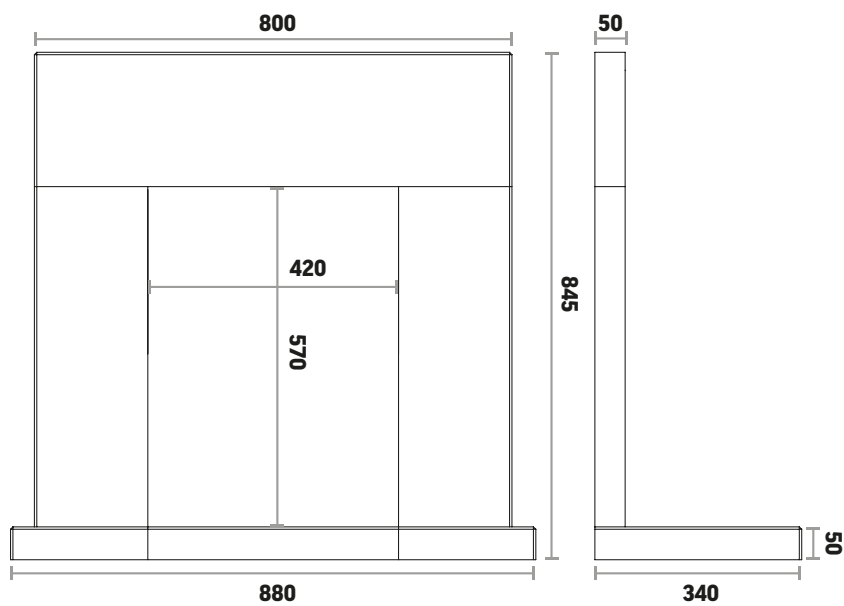

Natural Stone Suites

Teverina 35" in Umbrian Honed Stone

Stove

Aquila 450 Inset MF with Quadrant 3 Sided Trim

Hearth

Umbrian Honed