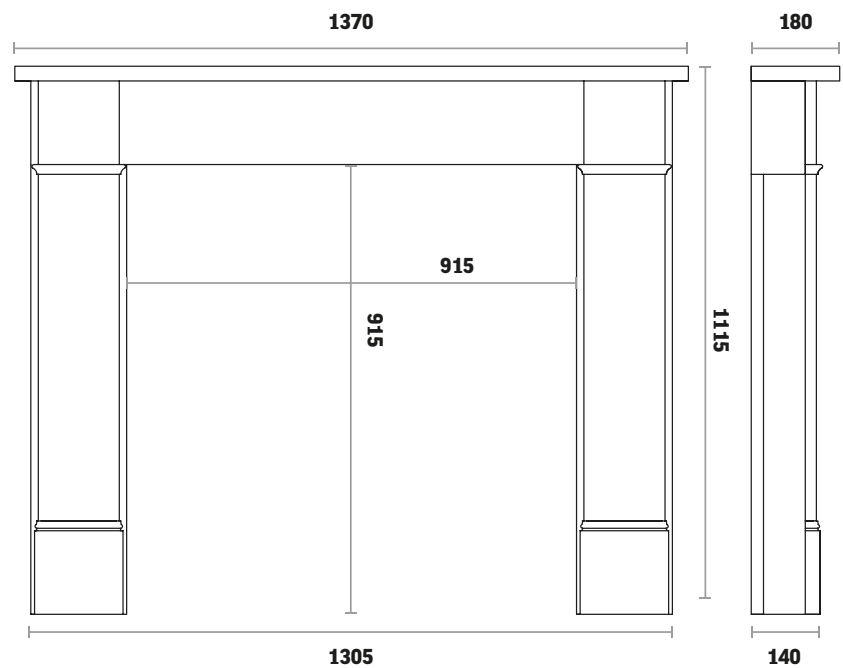

Natural Marble Mantels

Hersham 54" in Carrara Marble

Arch

Carlisle highlight cast iron

Fire

Bespoke gas burner

Hearth

Polished granite