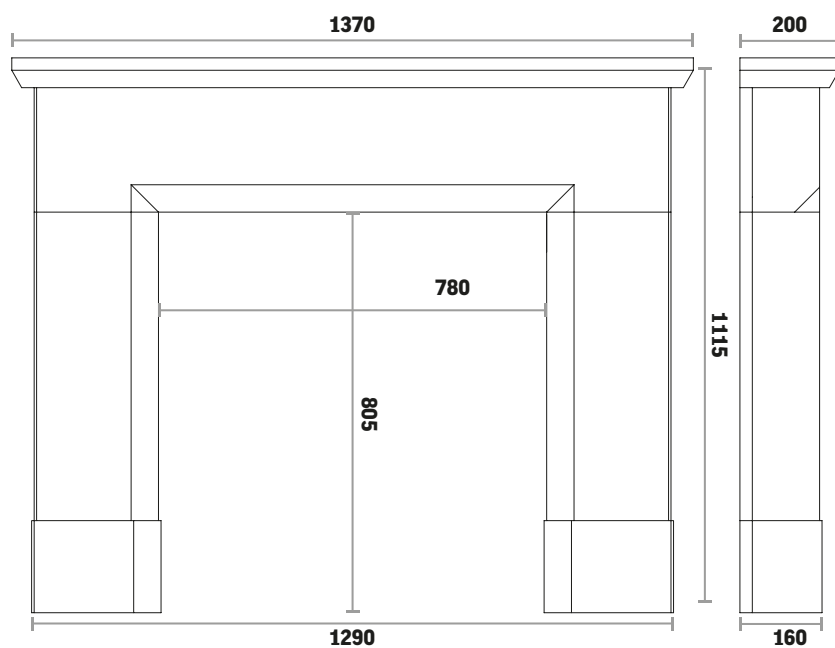

Parrona 54" in Umbrian Honed Stone 1" Rebate

Stove

Scene 790 MF

Chamber

Rainbow Brick

Hearth & Back Hearth

Umbrian Honed

Natural Stone Suites