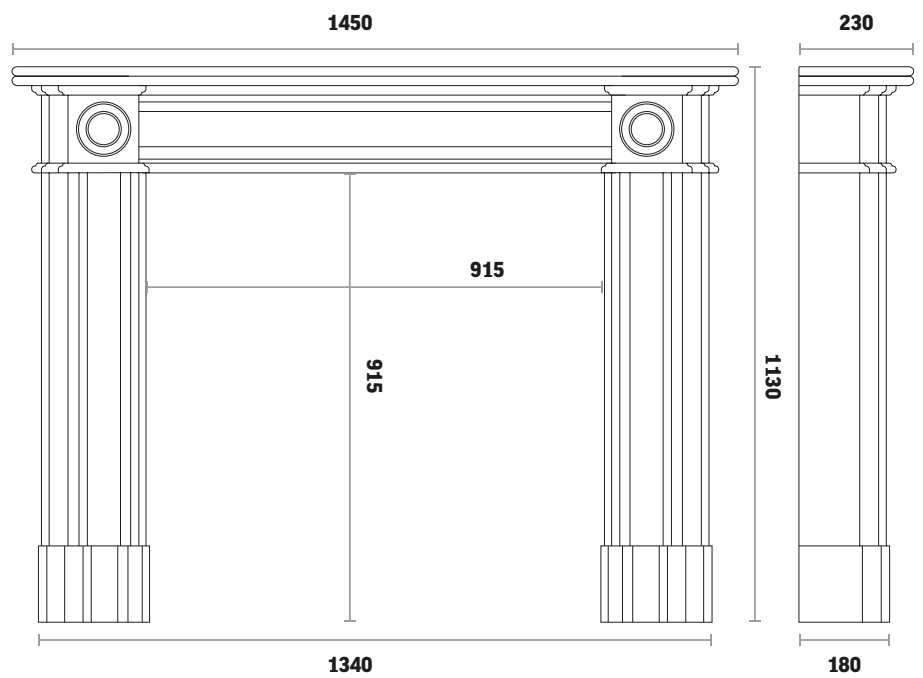

Natural Marble Mantels

Regent 57" in Carrara Marble

Backpanel

Provident highlight cast iron

Fire

Open fronted gas convector (slide control)
Provident Fireframe highlight

Hearth

Honed Granite