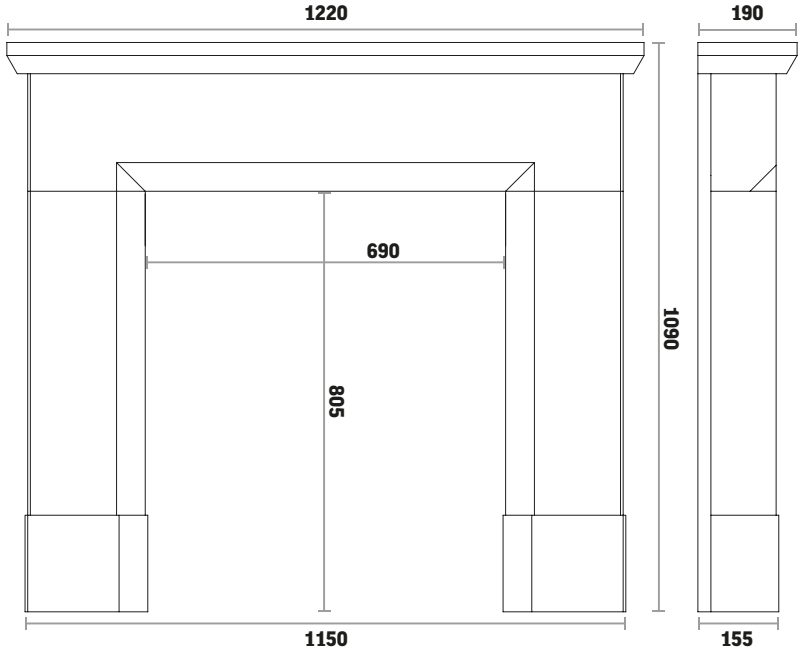

Parrona 48" Honed 1" Rebate

Stove

Sigma 490 MF

Chamber

Fireboard Portrait Reeded

Hearth & Back Hearth

Polished Granite

Natural Stone Mantels