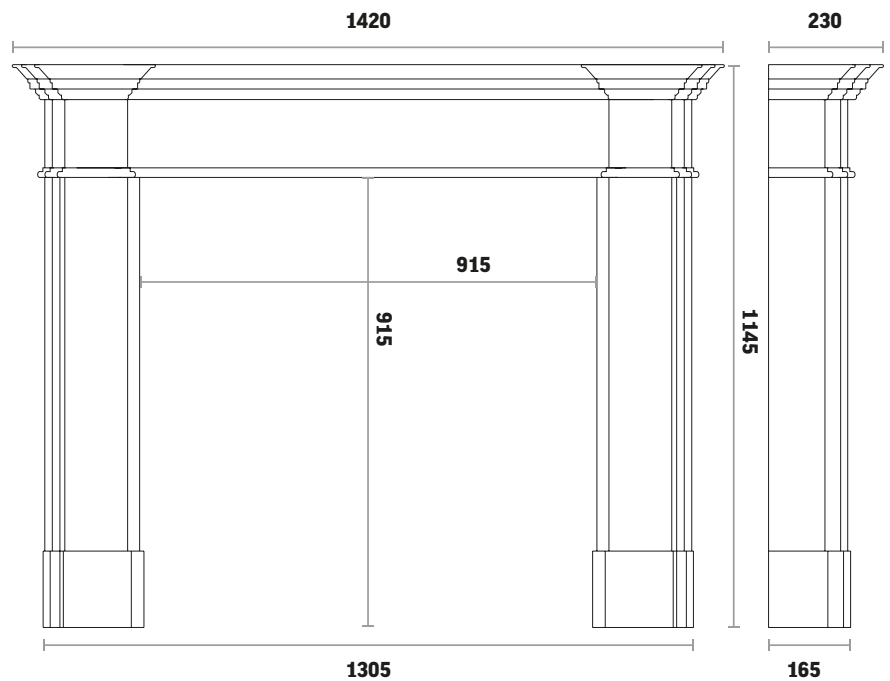

Natural Stone Mantels

Balham 56" in Agean Limestone

Backpanel

Provident highlight cast iron

Fire

Open fronted gas convector (slide control)
Provident Fireframe in Black

Hearth

Honed granite