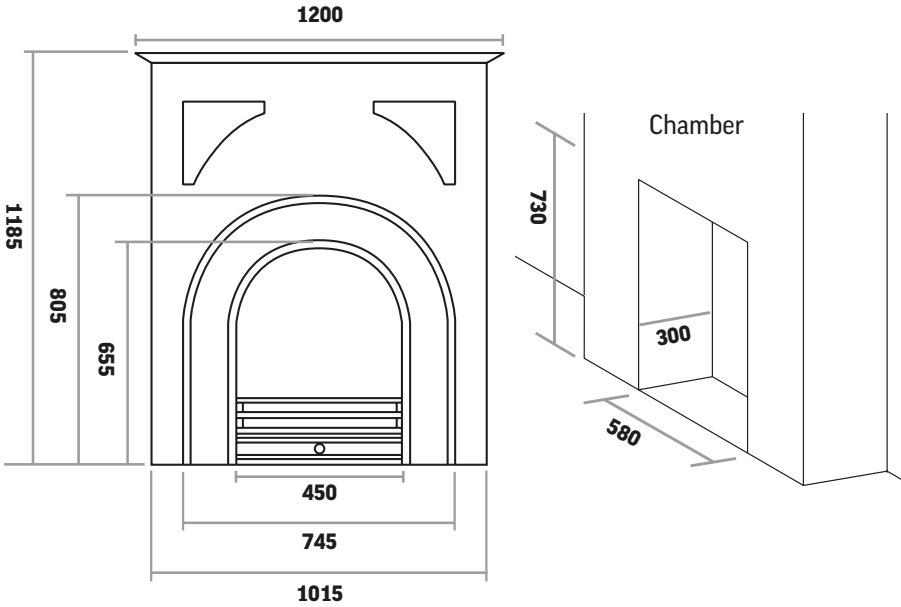

Cast Iron Fireplaces

Fairburn 48" in Black

Fire

Real wood

Hearth

Polished granite (slabbed for solid fuel)