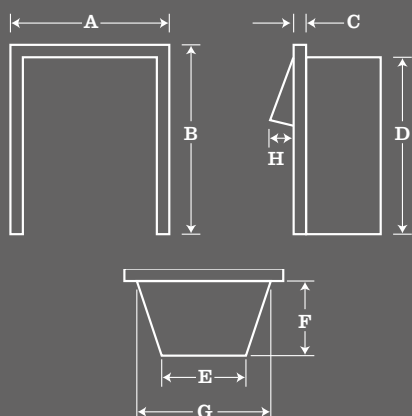

Dimensions

	Abri	Capella	Flare	Mizar	Provident	Halo	Trim & Fret
A	520mm	520mm	520mm	520mm	590mm	602mm	510mm
B	655mm	615mm	635mm	615mm	740mm	662mm	610mm
C	80mm	75mm	75mm	75mm	85mm	104mm	85mm
D	545mm	545mm	545mm	545mm	545mm	545mm	545mm
E	300mm	300mm	300mm	300mm	300mm	300mm	300mm
F	235mm	235mm	235mm	235mm	235mm	235mm	235mm
G	385mm	385mm	385mm	385mm	385mm	385mm	385mm
H	50mm	45mm	40mm	45mm	70mm	45mm	50mm