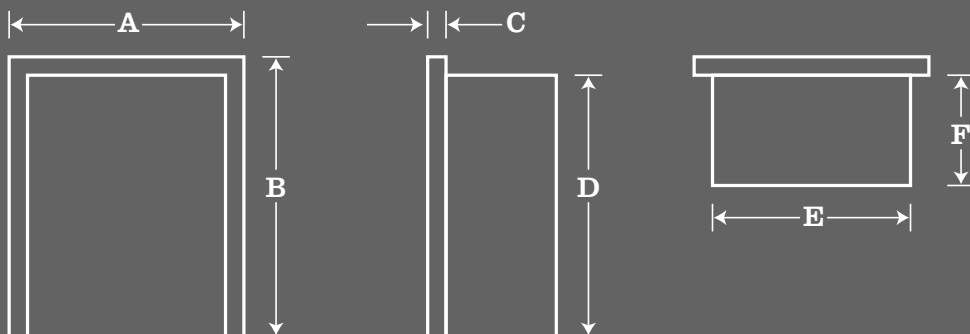

Dimensions

A	510mm
B	610mm
C	10mm
D	555mm
E	405mm
F	245mm