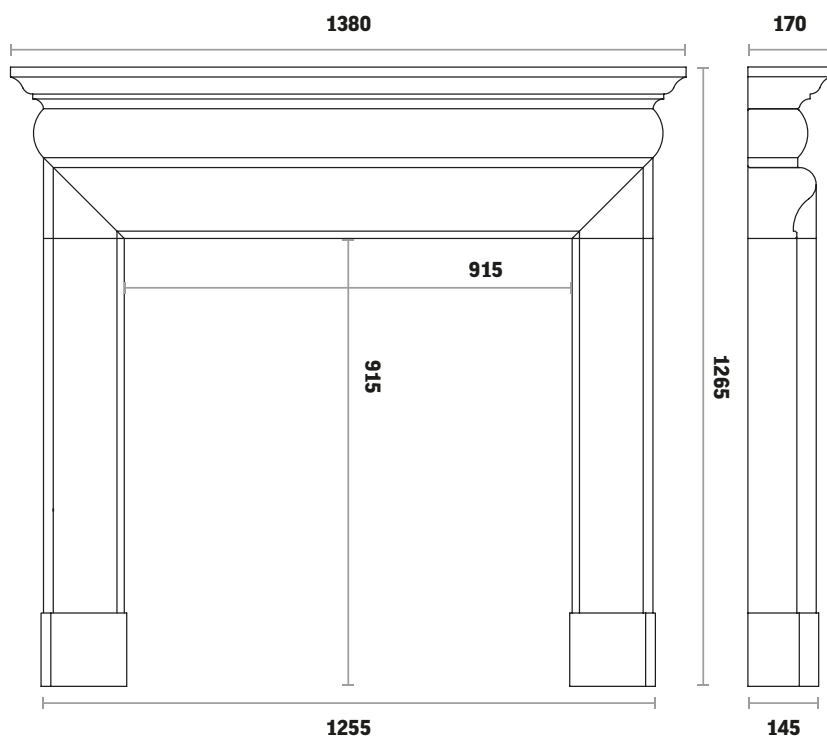

Natural Stone Mantels

Mulholland 54" in Umbrian Honed Stone 1" Rebate

Fascia

Capital Classic Steel Polished Fascia

Stove

Traditional MF

Chamber

Reeded Fireboard

Hearth & Back Hearth

Honed Granite