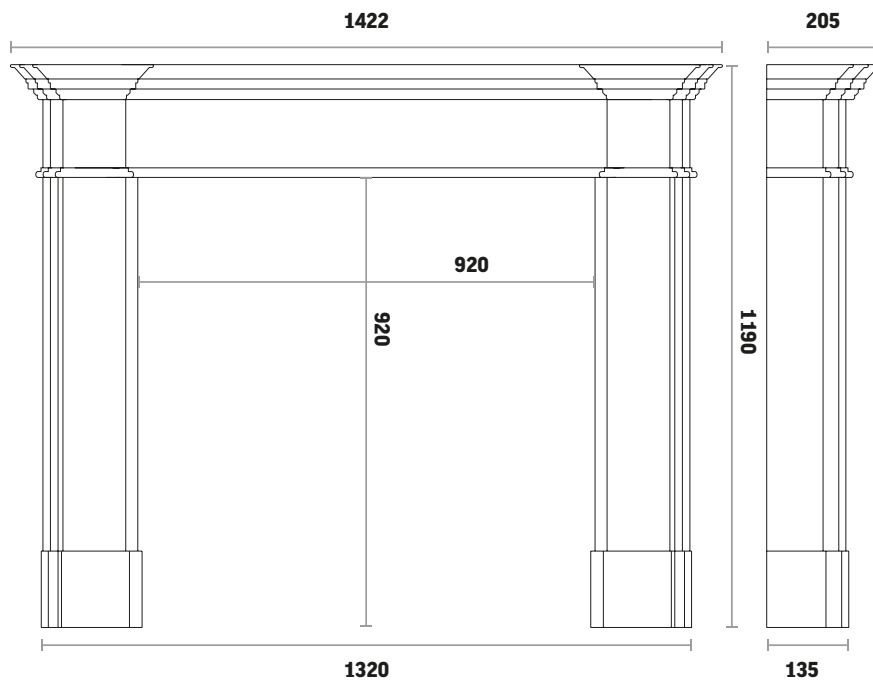

Timber Mantels

Winterfold in Blenheim Grey

Chamber

Riven Slate

Stove

Sigma 490 MF

Hearth & Back Hearth

Honed granite