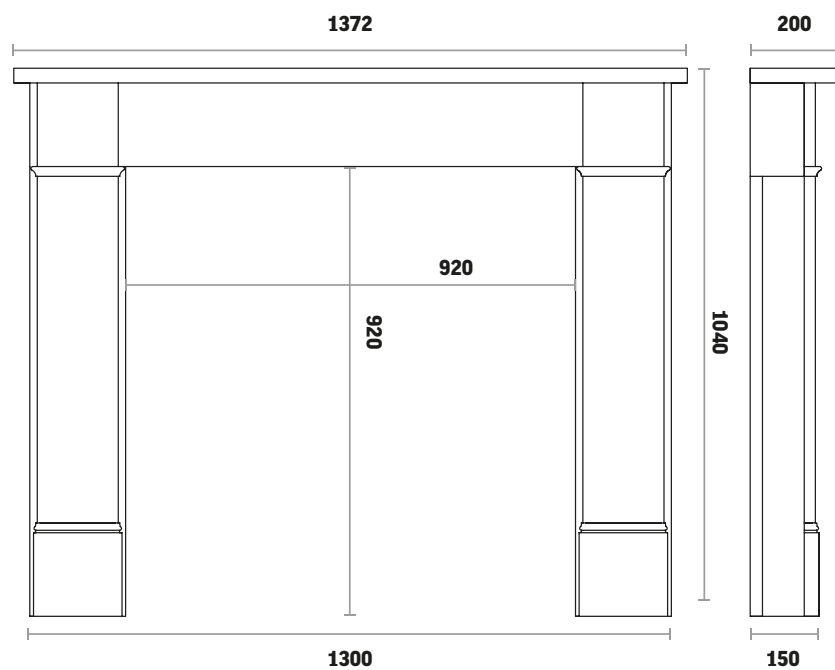

Timber Mantels

Kinver in Cotswold Cream

Chamber

Rainbow Brick

Stove

Vista Electric

Hearth & Back Hearth

Honed granite