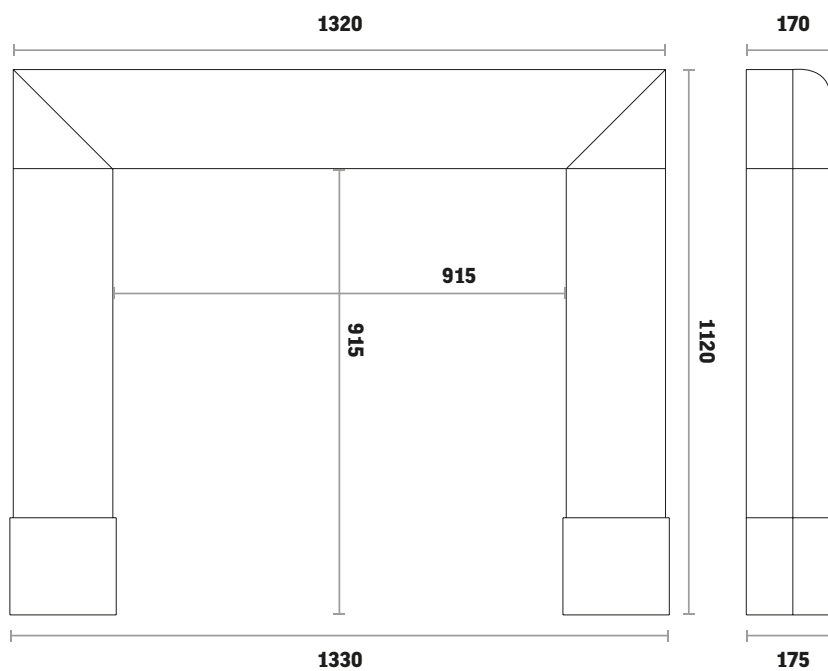

Natural Stone Mantels

Chancery 52" in Agean Limestone

Backpanel

Oxford highlight cast iron

Stove

Corvus 450 Inset MF

Hearth

Polished granite (slabbed for solid fuel)