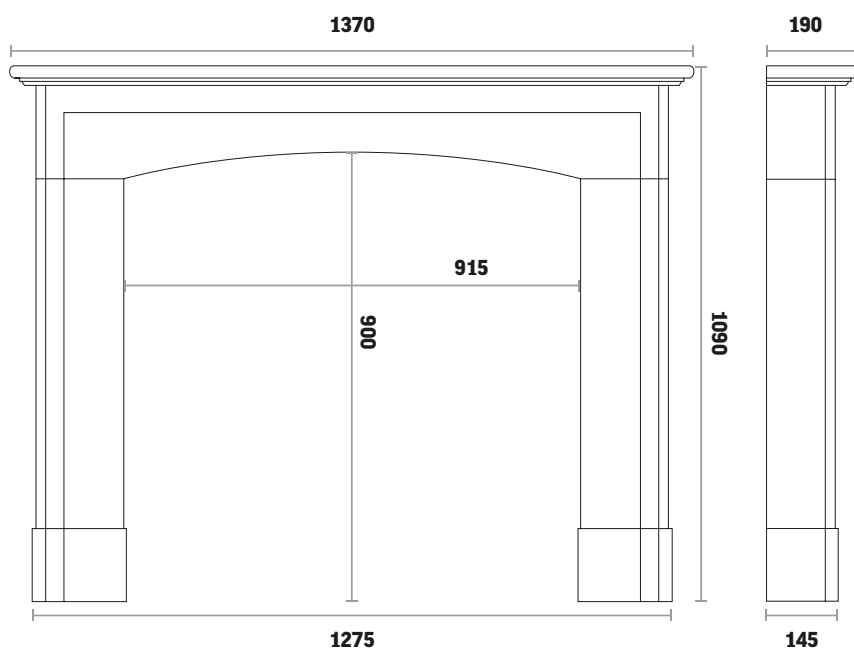

Natural Stone Mantels

Ashcombe 54" in Agean Limestone

Backpanel

Merrick highlight cast iron

Fire

Glass fronted gas convector (slide control)
Flare Fireframe polished

Hearth

Polished granite