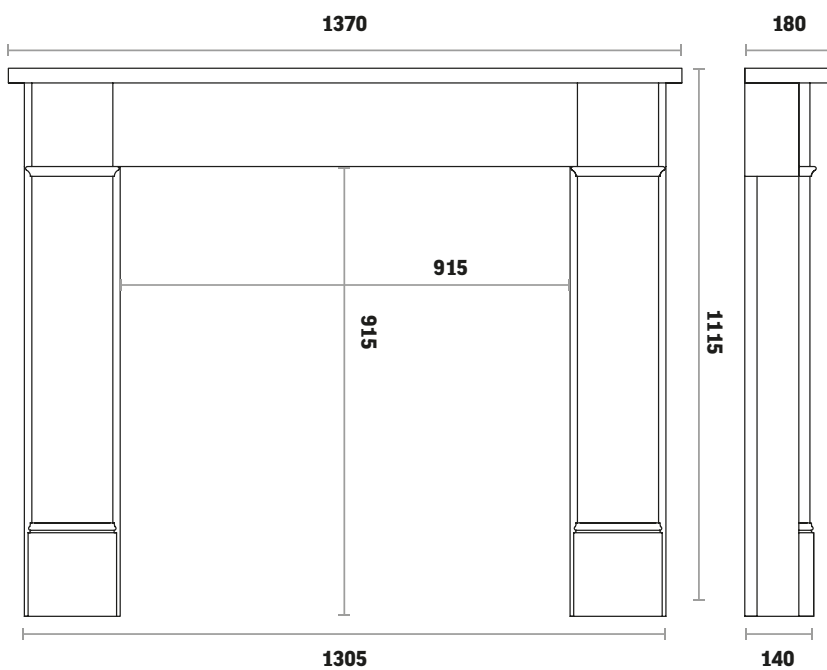

Natural Marble Mantels

Hersham 54" in Liberty White Marble

Backpanel

Provident highlight cast iron

Fire

Open Convector Gas Fire with Provident Fireframe Highlight

Hearth

Polished Granite