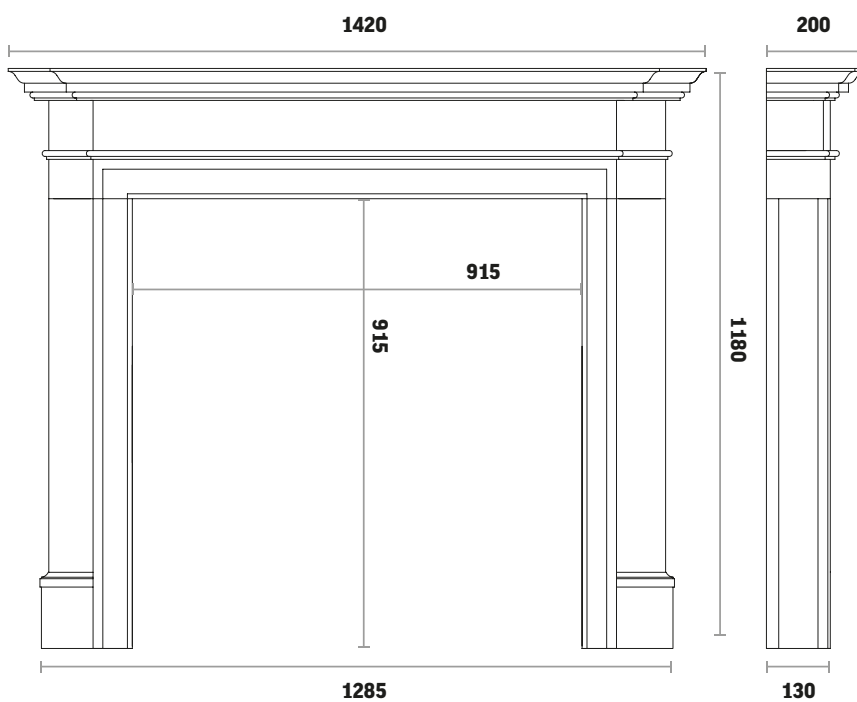

Natural Stone Mantels

Kensington 56" in Agean Limestone

Fascia

Capital Classic Steel Polished Fascia and Back Plate

Fire

Decorative Open Fronted Gas, Capital Magnetic Trim Brushed Steel and Bauhaus Fret Polished

Hearth

Agean Limestone