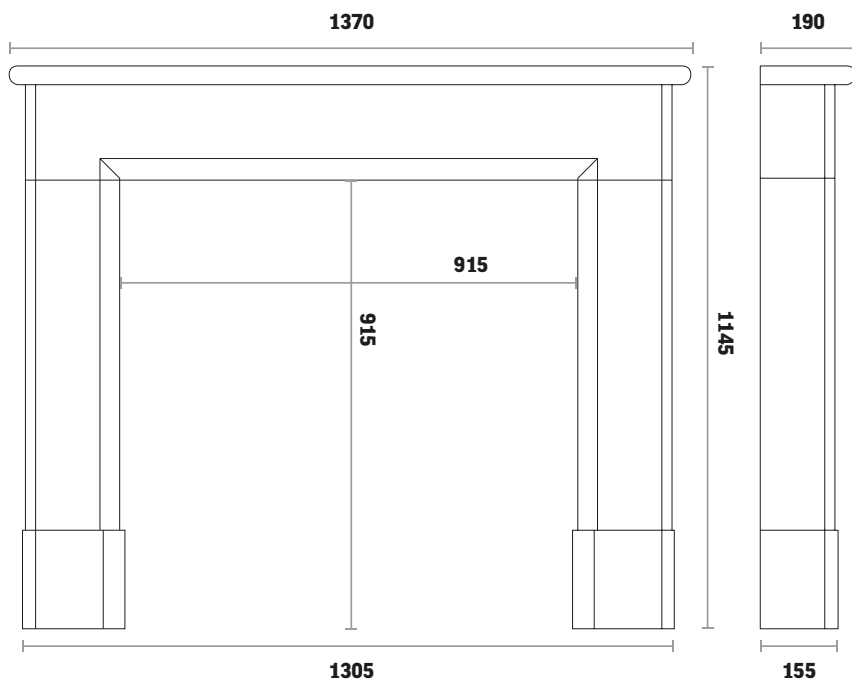

Natural Stone Mantels

Hanwell 54" in Agean Limestone

Backpanel

Oxford highlight cast iron

Fire

Glass fronted gas convector (slide control)
Capella Fireframe polished

Hearth

Polished granite