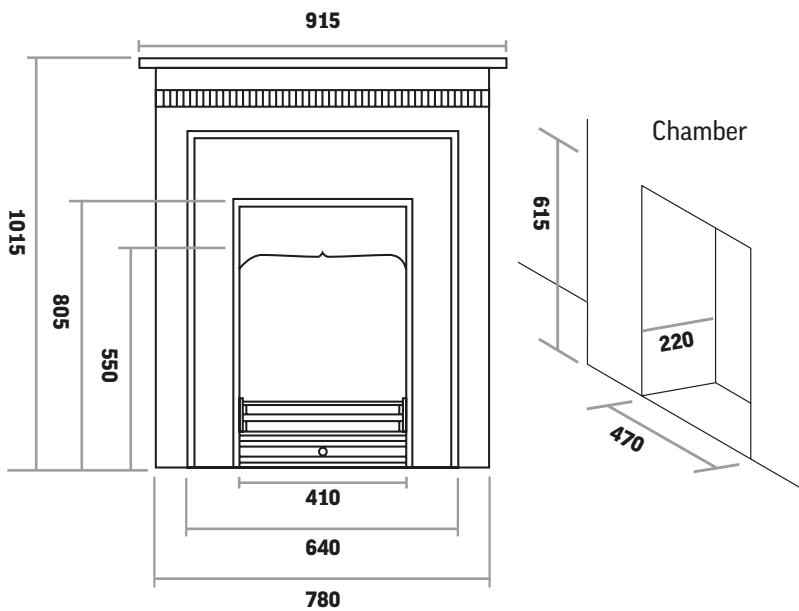

Cast Iron Fireplaces

Harewood 36" in Black

Fire

Solid Fuel (SF kit required)

Hearth

Basalt Tiled (slabbed for solid-fuel & special order)