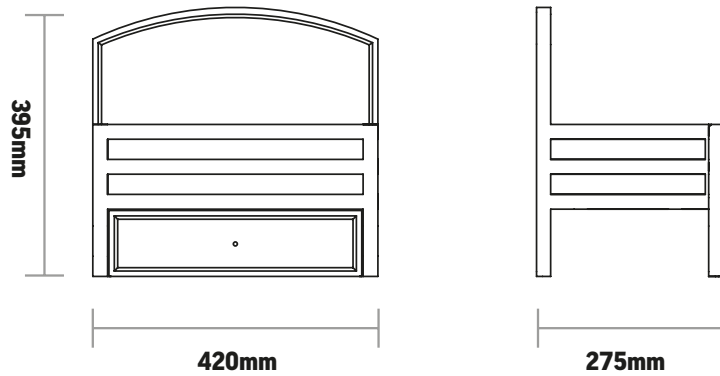

Arundel dimensions

Bamburgh dimensions

Osterley

Model	Osterley
Fuel	Multi Fuel
Output	Variable
Gas Type	N/A
Fuel Bed	All solid fuels (not supplied)
Material	Cast Iron

Model	Burghley
Fuel	Multi Fuel
Output	Variable
Gas Type	N/A
Fuel Bed	All solid fuels (not supplied)
Material	Cast Iron