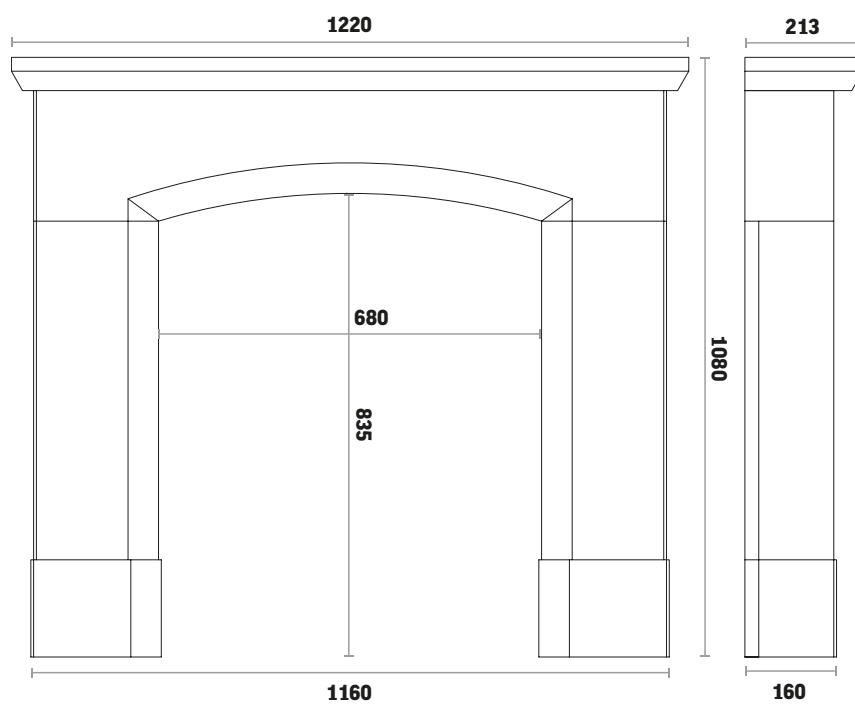

Olvera 48" Umbrian Honed Stone 1" Rebate

Stove

Imperial 405 MF

Chamber

Riven Slate

Hearth & Back Hearth

Honed Granite

Natural Stone Mantels