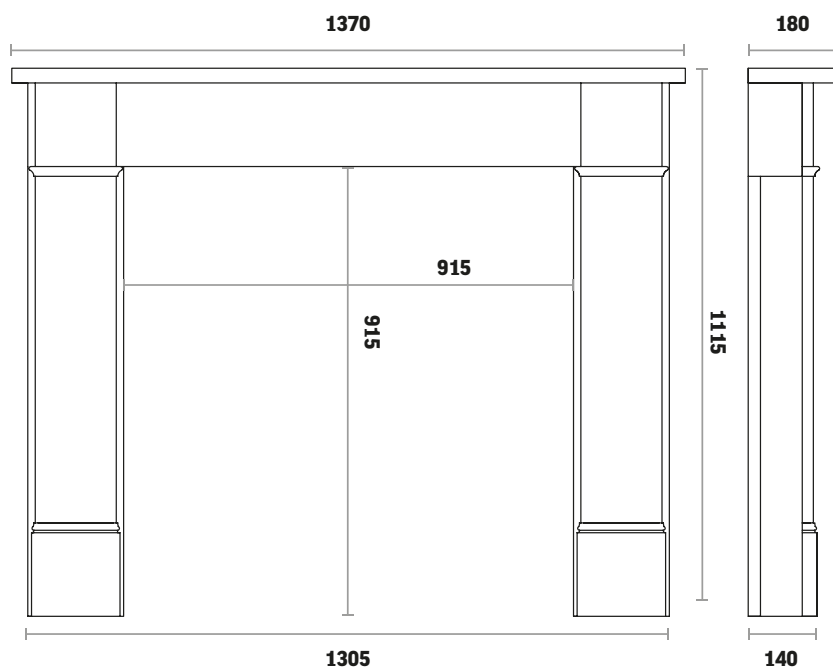

Natural Stone Mantels

Hersham 54" in Agean Limestone

Arch

Wandsworth highlight cast iron

Fire

Bespoke gas burner

Hearth

Polished granite