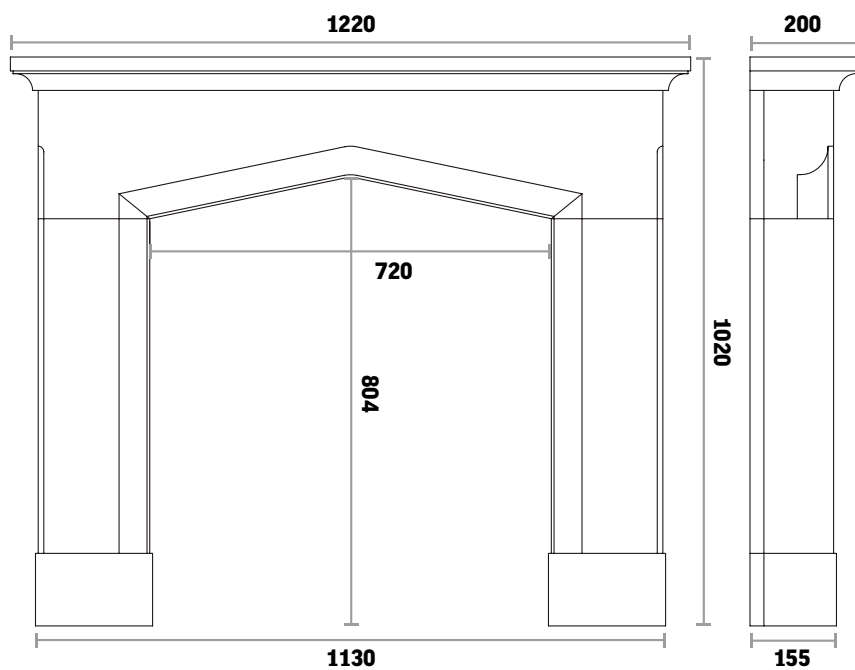

Natural Stone Mantels

Nera 48" Umbrian Honed Stone 1" Rebate

Stove

Principal 405 MF

Chamber

Flemish Reclaim

Hearth & Back Hearth

Slabbed Honed Granite