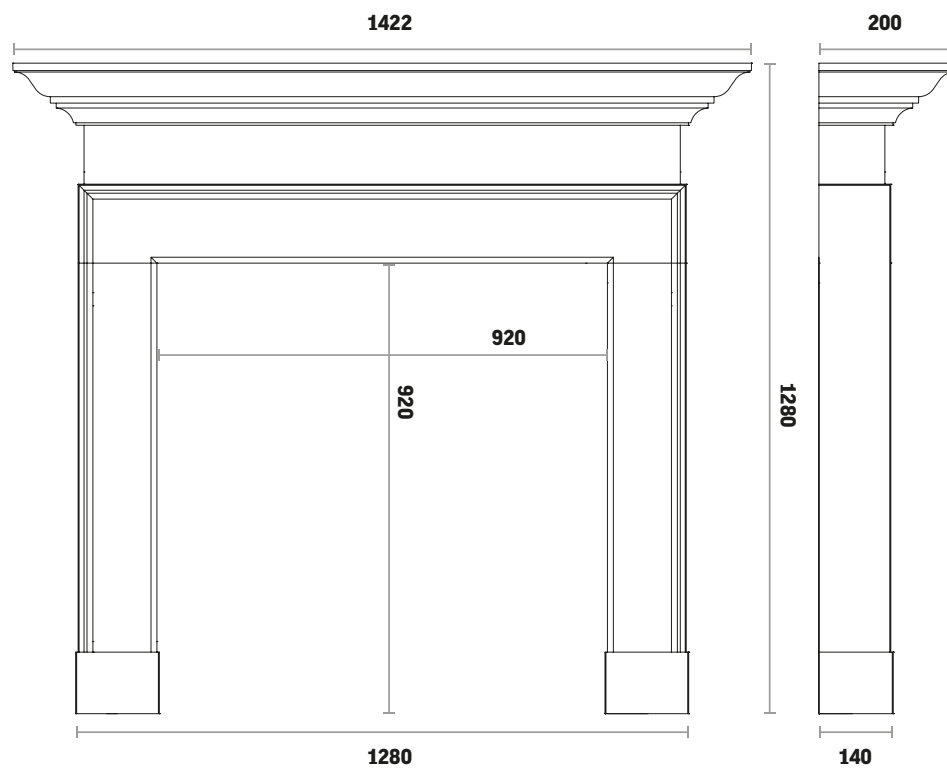

Timber Mantels

Sherwood in Tuscany Green

Arch

Carlisle Black

Fire

Bespoke Gas Fire

Hearth

Honed granite