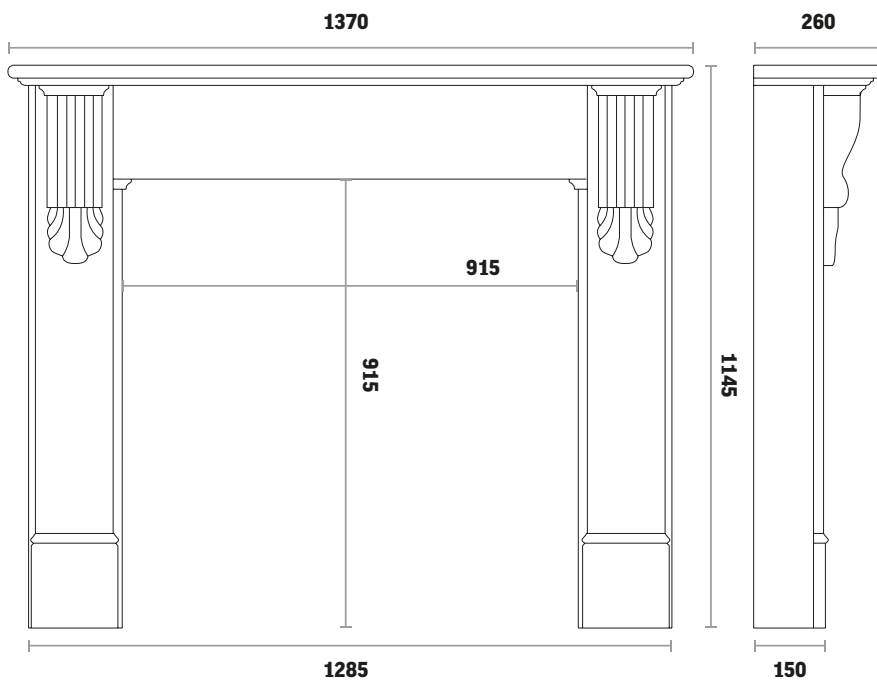

Natural Marble Mantels

Sandringham 54" in Liberty White Marble

Arch

Carlisle highlight cast iron

Fire

Solid Fuel (SF kit required)

Hearth

Honed Granite (Slabbed for Solid Fuel)