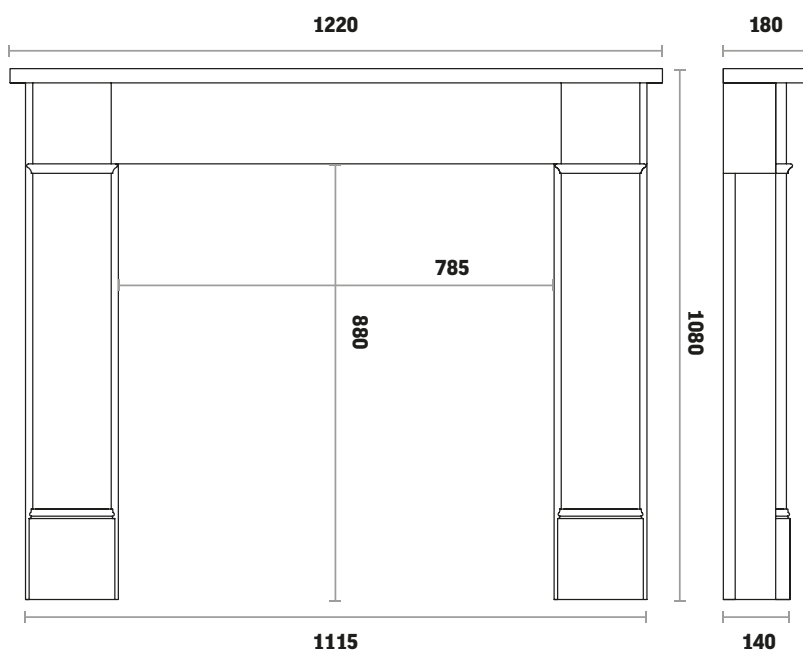

Natural Stone Mantels

Hersham 48" in Agean Limestone

Insert

Wandsworth 14" Black Cast Iron

Fire

Solid Fuel

Hearth

Polished Granite (Slabbed for Solid Fuel)