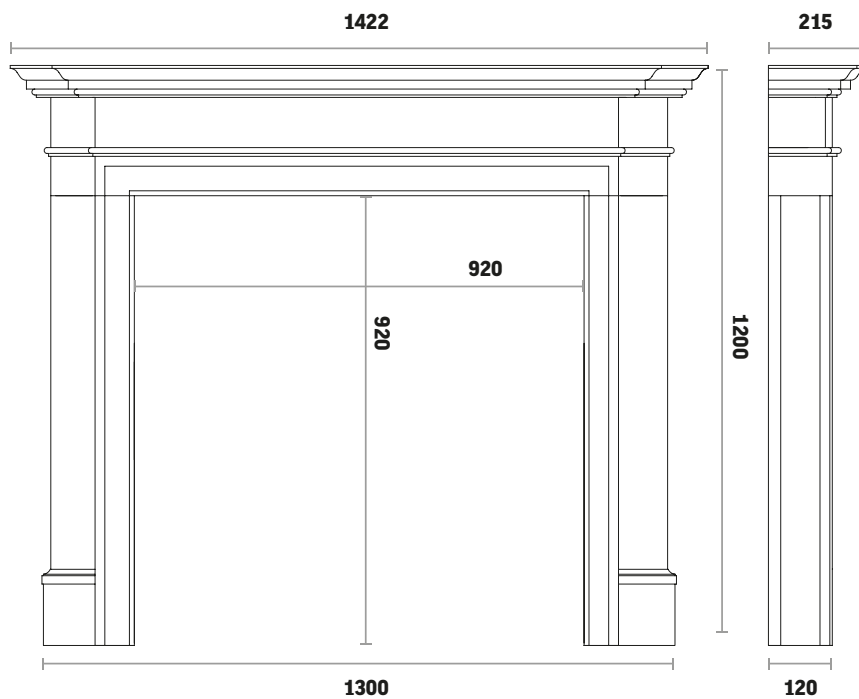

Timber Mantels

Hartwood in Cambridge Grey

Arch

Wandsworth Highlight

Fire

Bespoke Gas Fire

Hearth

Polished granite