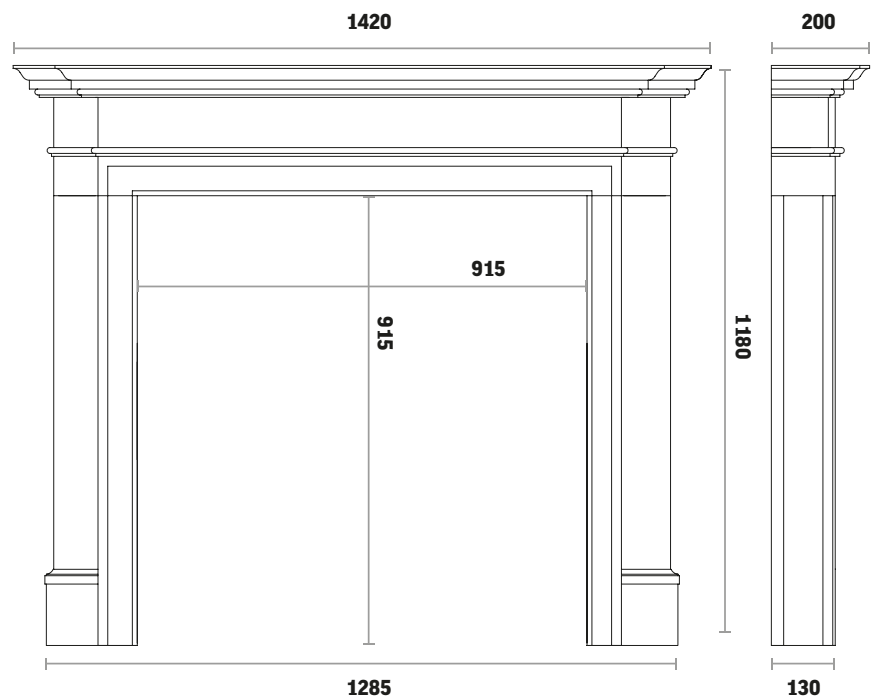

Shown without a fire (decorative lights not included)

Hearth

Honed granite (slabbed for solid fuel)

Natural Marble Mantels

Sandringham 54" in Liberty White Marble

Arch

Carlisle highlight cast iron

Fire