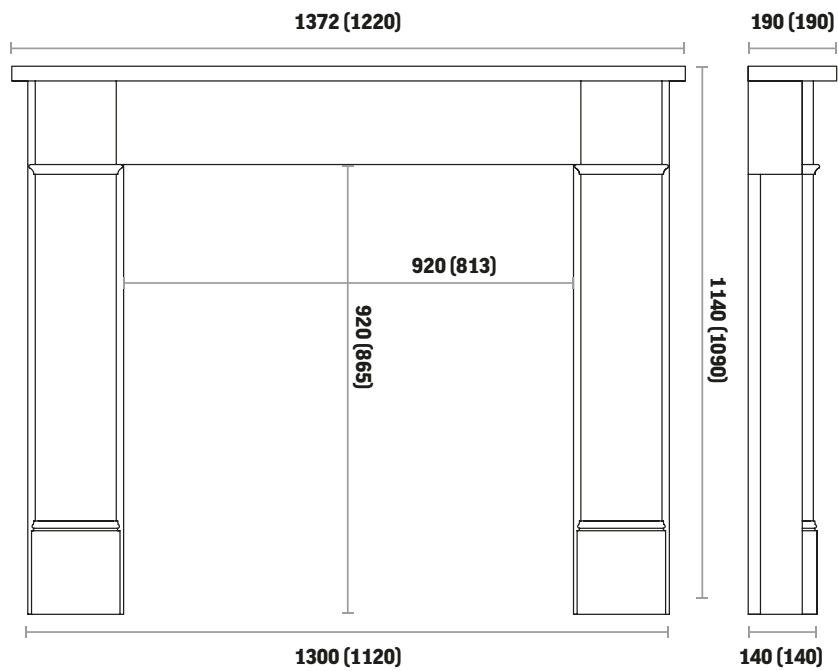

Honed Granite

Fire

Open Convector Gas with Halo Fireframe

Hearth

Honed granite

Mirror

Ashdown in Clear Oak

Mirror dimensions:
1100w x 800h x 40d