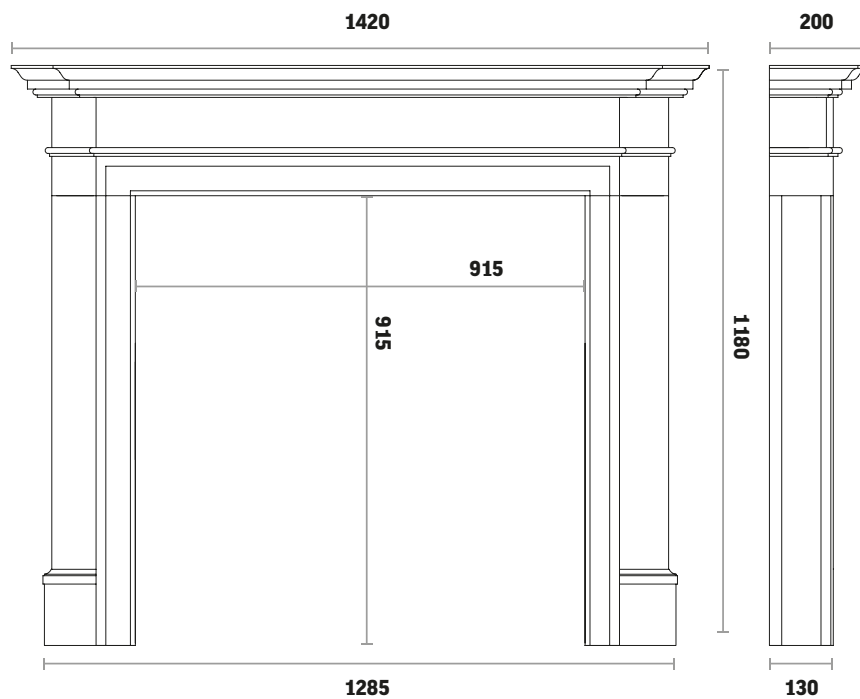

Natural Stone Mantels

Kensington 56" in Umbrian Honed Stone 1" Rebate

Chamber

4 Piece Cobbled Red Brick

Stove

Traditional Gas

Hearth & Back Hearth

Honed Granite