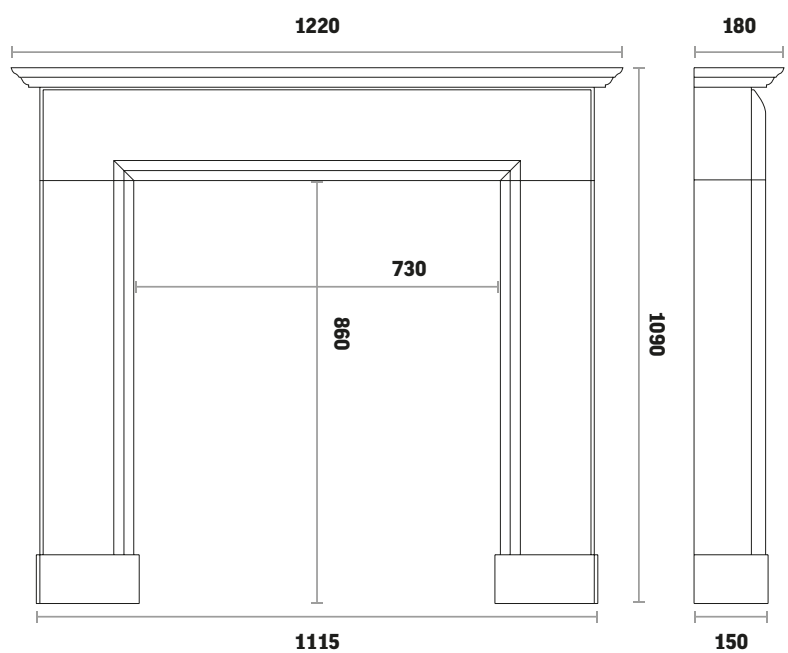

Natural Stone Mantels

Everley 48" in Agean Limestone

Arch

Wandsworth 14" highlight cast iron

Fire

Bespoke gas burner

Hearth

Polished granite