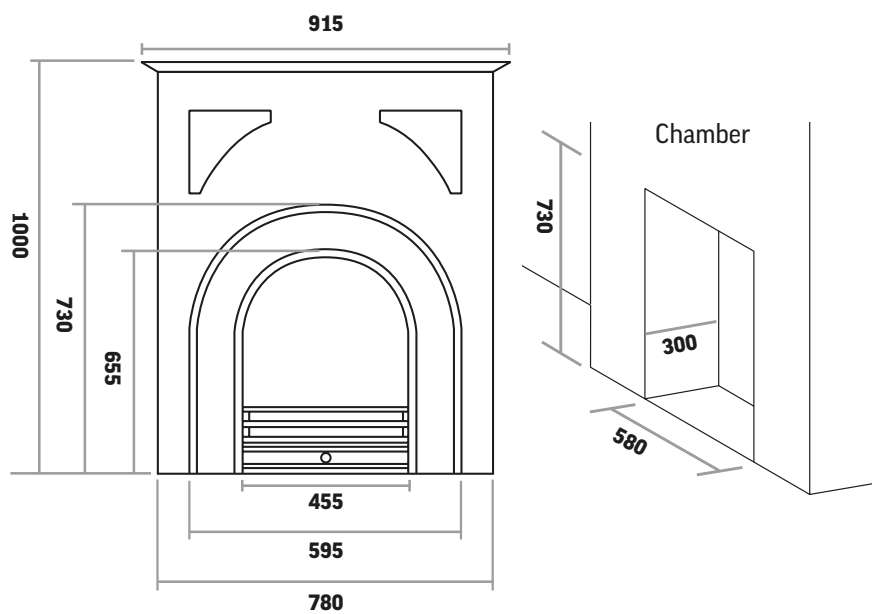

Cast Iron Fireplaces

Fairburn 36" in Highlight

Fire

Bespoke gas burner

Hearth

Polished granite