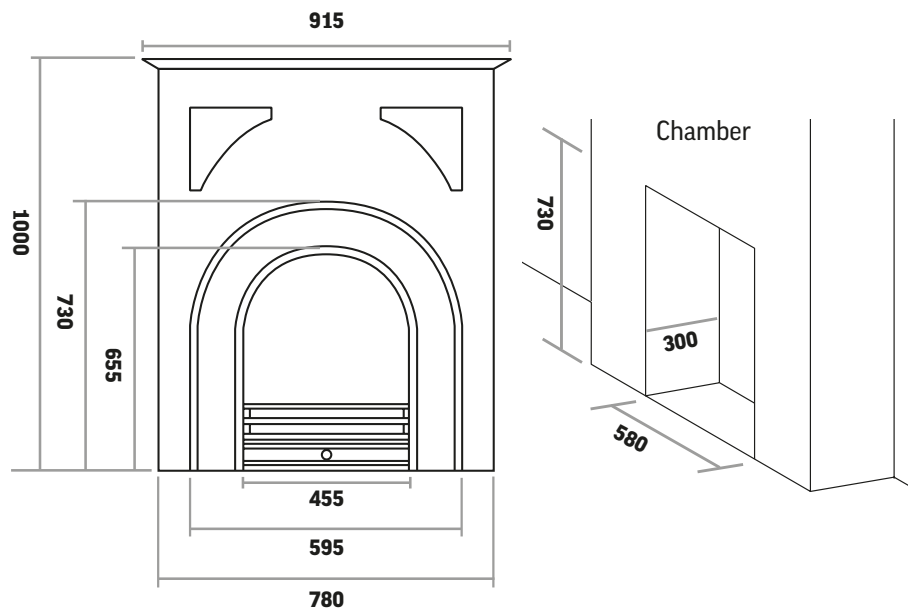

Cast Iron Fireplaces

Fairburn 36" in Black

Fire

Real wood

Hearth

Polished granite (slabbed for solid fuel)