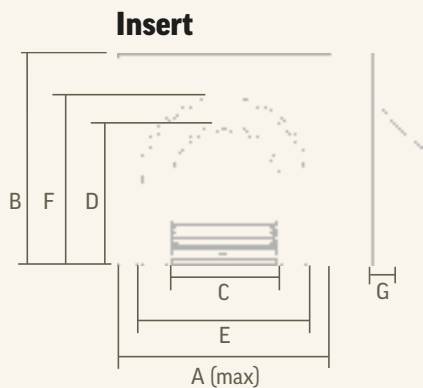

A	B	C	D	E	F	G	H
GREENCAS WANDSWORTH	940	940	455	690	800	855	75	n/a