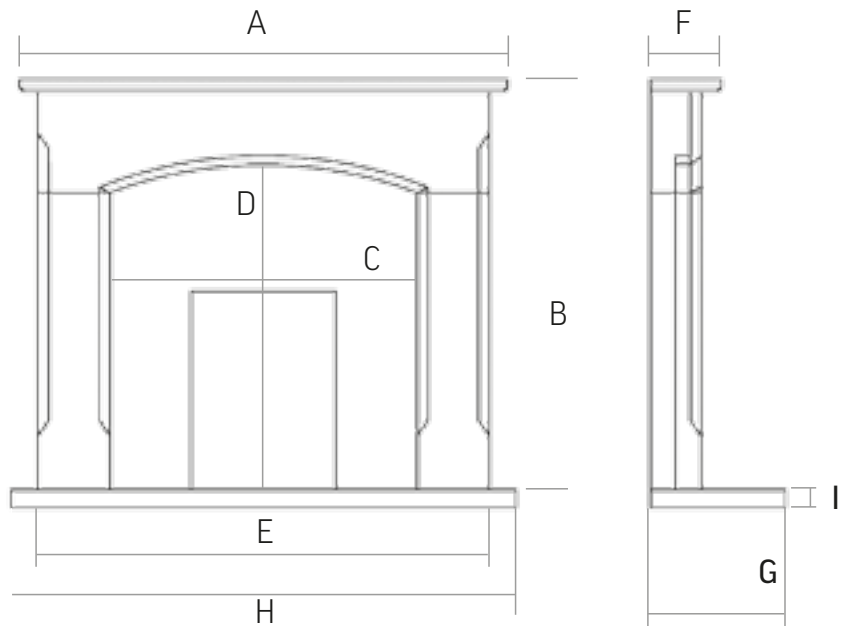

Suite Dimensions

Choosing a suite or mantel

STEP ONE: Measure the width of your chimney breast.

STEP TWO: Select a suite that has a shelf and hearth width less than your chimney breast width. (Dimensions A and H in the table below).