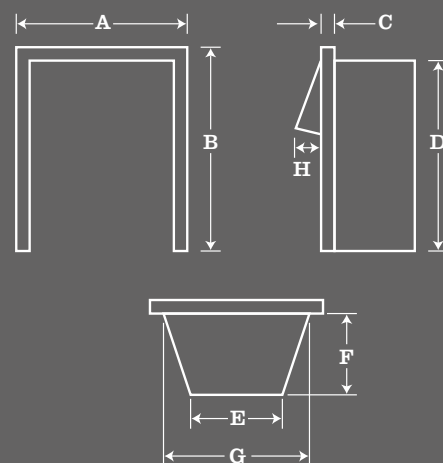

Class I Dimensions							
	Abri	Capella	Flare	Mizar	Provident	Halo	Trim & Fret
A	520mm	520mm	520mm	520mm	590mm	602mm	510mm
B	655mm	615mm	635mm	615mm	740mm	662mm	610mm
C	80mm	75mm	75mm	75mm	85mm	104mm	85mm
D	545mm	545mm	545mm	545mm	545mm	545mm	545mm
E	300mm	300mm	300mm	300mm	300mm	300mm	300mm
F	235mm	235mm	235mm	235mm	235mm	235mm	235mm
G	385mm	385mm	385mm	385mm	385mm	385mm	385mm
H	50mm	45mm	40mm	45mm	70mm	45mm	50mm