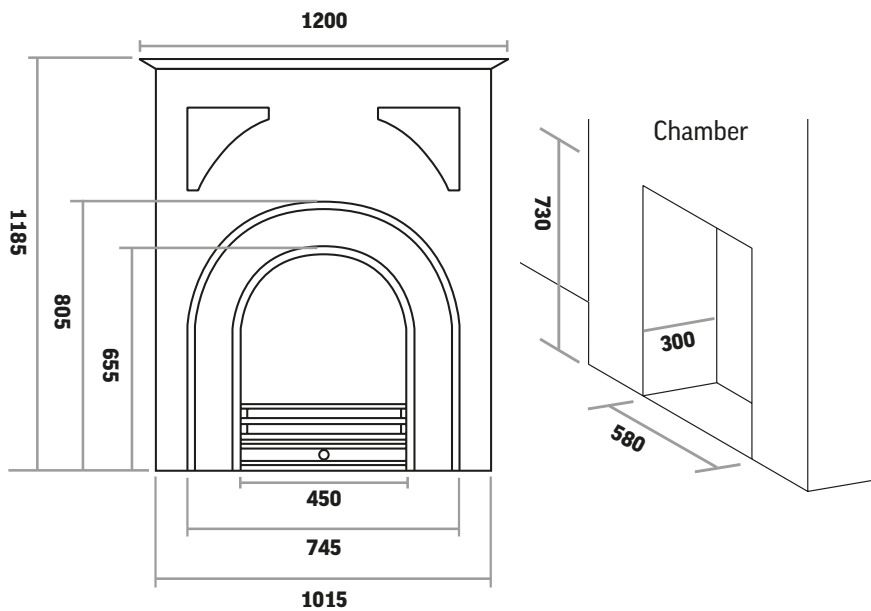

Cast Iron Fireplaces

Fairburn 48" in Full Polished

Fire

Bespoke gas burner

Hearth

Polished granite