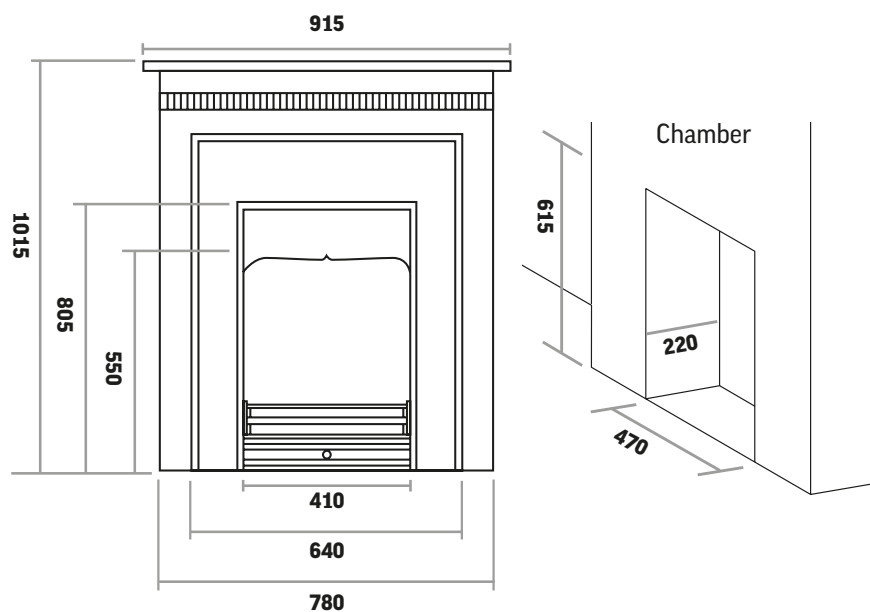

Cast Iron Fireplaces

Harewood 36" in Full Polished

Fire

Bespoke gas burner

Hearth

Honed granite