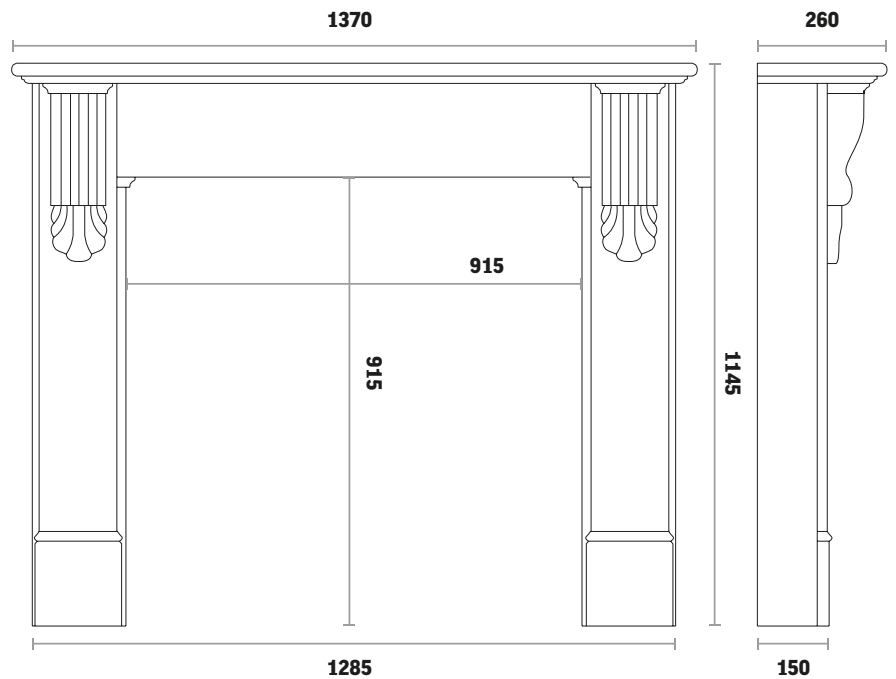

Natural Marble Mantels

Sandringham 54" in Carrara Marble

Arch

Wandsworth full polished cast iron

Fire

Bespoke gas burner

Hearth

Polished Granite