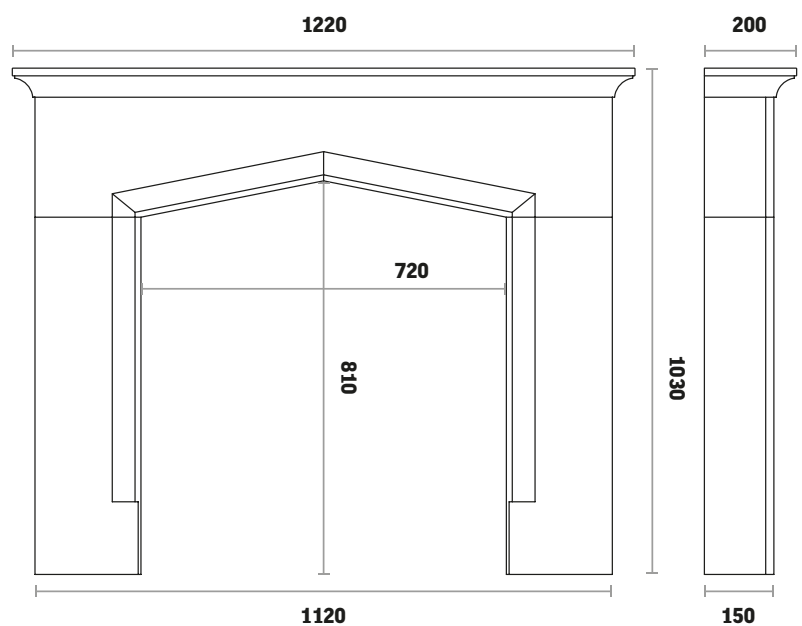

Natural Stone Mantels

Swinford 48" in Agean Limestone

Chamber

Rustic brick

Stove

Essence 405 MF

Hearth & Back Hearth

Honed granite (slabbed for solid fuel)