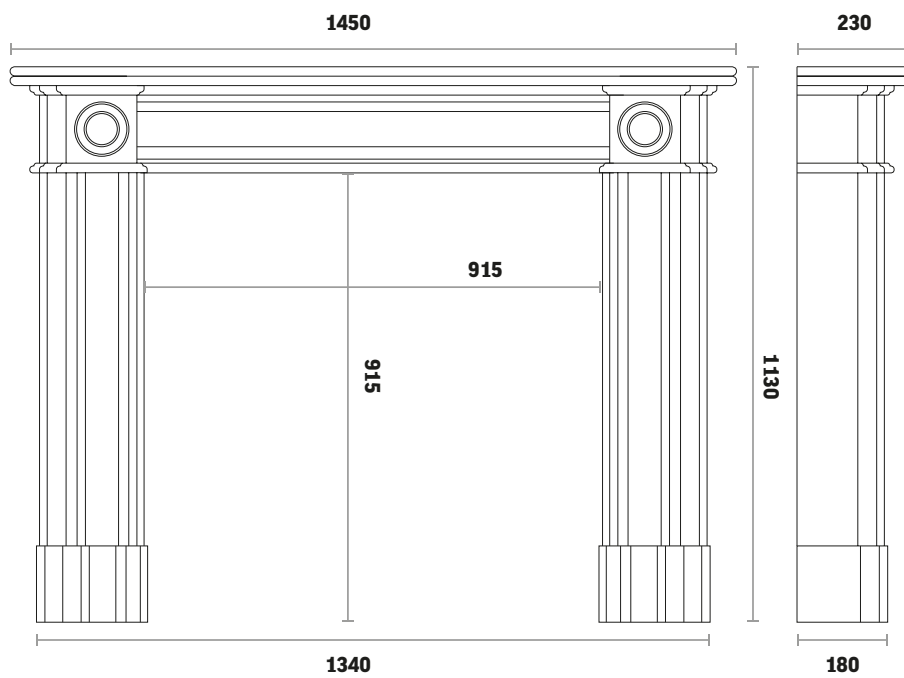

Natural Stone Mantels

Regent 57" in Agean Limestone

Arch

Wandsworth black cast iron (large burning area)

Fire

Solid fuel (SF kit required)

Hearth

Slate hearth (slabbed for solid fuel & special order)