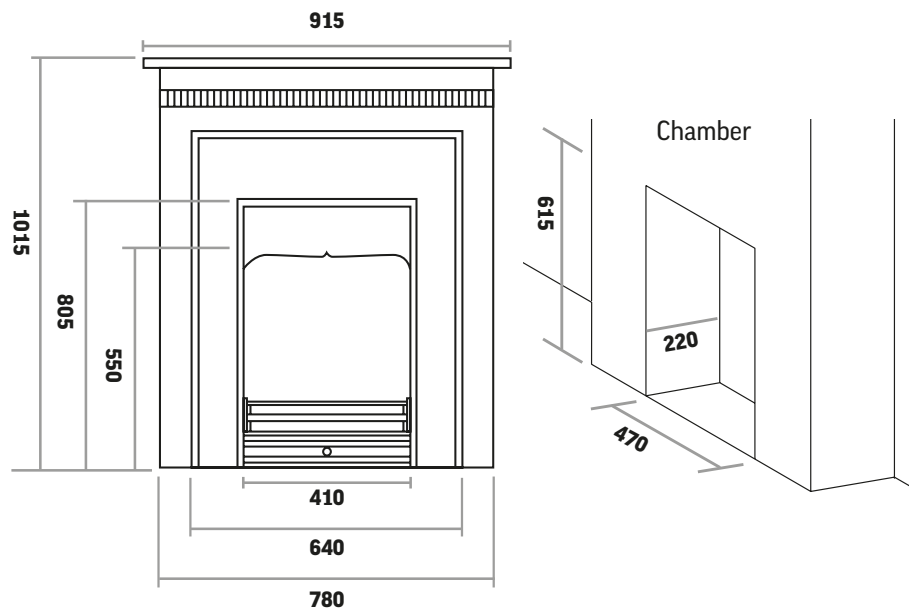

Cast Iron Fireplaces

Harewood 36" in Highlight

Fire

Bespoke gas burner

Hearth

Polished granite