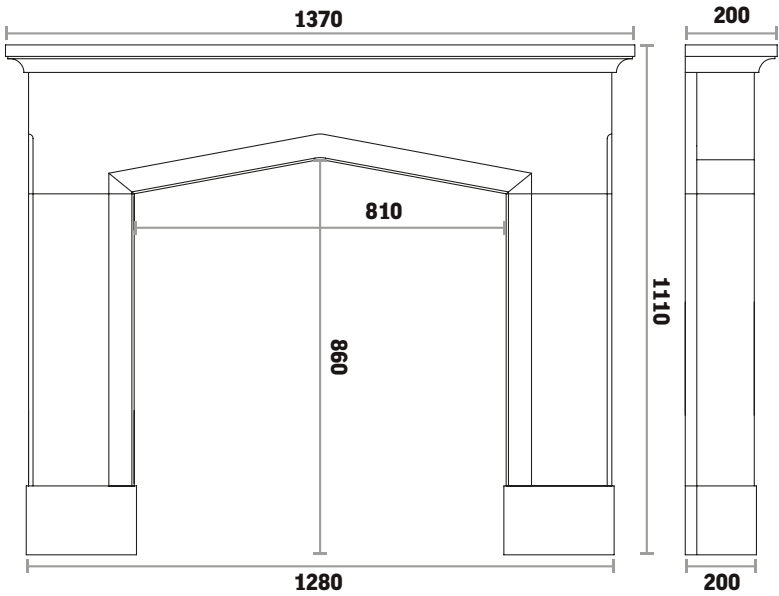

Nera 54" Honed 1" Rebate

Stove

Sigma 790 (with lattice) MF

Chamber

Rustic Brick

Hearth & Back Hearth

Polished Granite

Natural Stone Suites