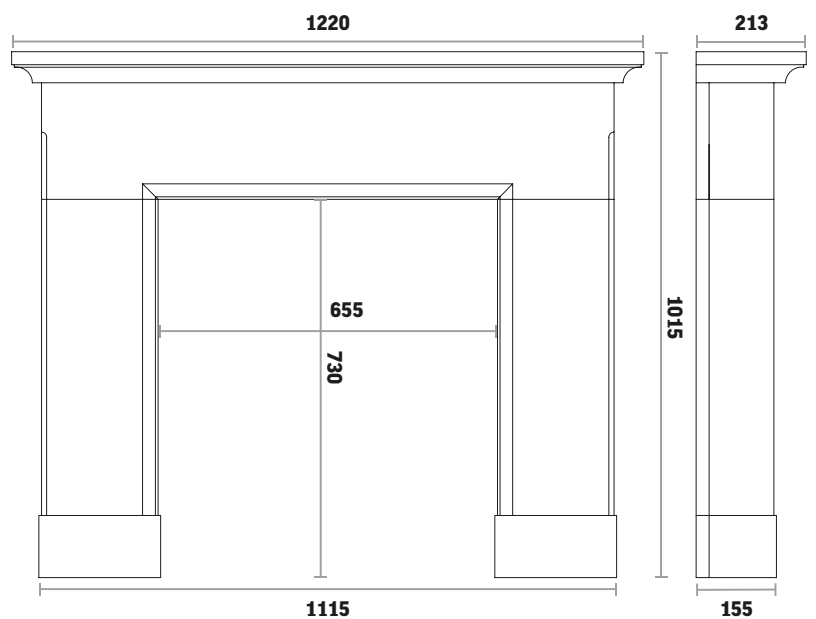

Palencia 48" Umbrian Stone Honed 1" Rebate

Stove

Sierra Inset MF

Hearth

Slabbed Honed Granite

Back Panel

Honed Granite Slips

Natural Stone Mantels