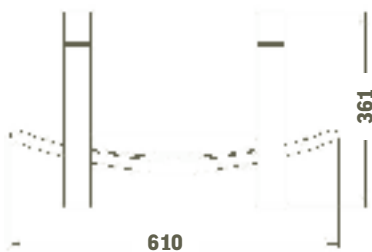

Arundel dimensions

Bamburgh dimensions

Osterley

Model	Osterley
Fuel	Multi Fuel
Output	Variable
Gas Type	N/A
Fuel Bed	All solid fuels (not supplied)
Material	Cast Iron

Model	Burghley
Fuel	Multi Fuel
Output	Variable
Gas Type	N/A
Fuel Bed	All solid fuels (not supplied)
Material	Cast Iron