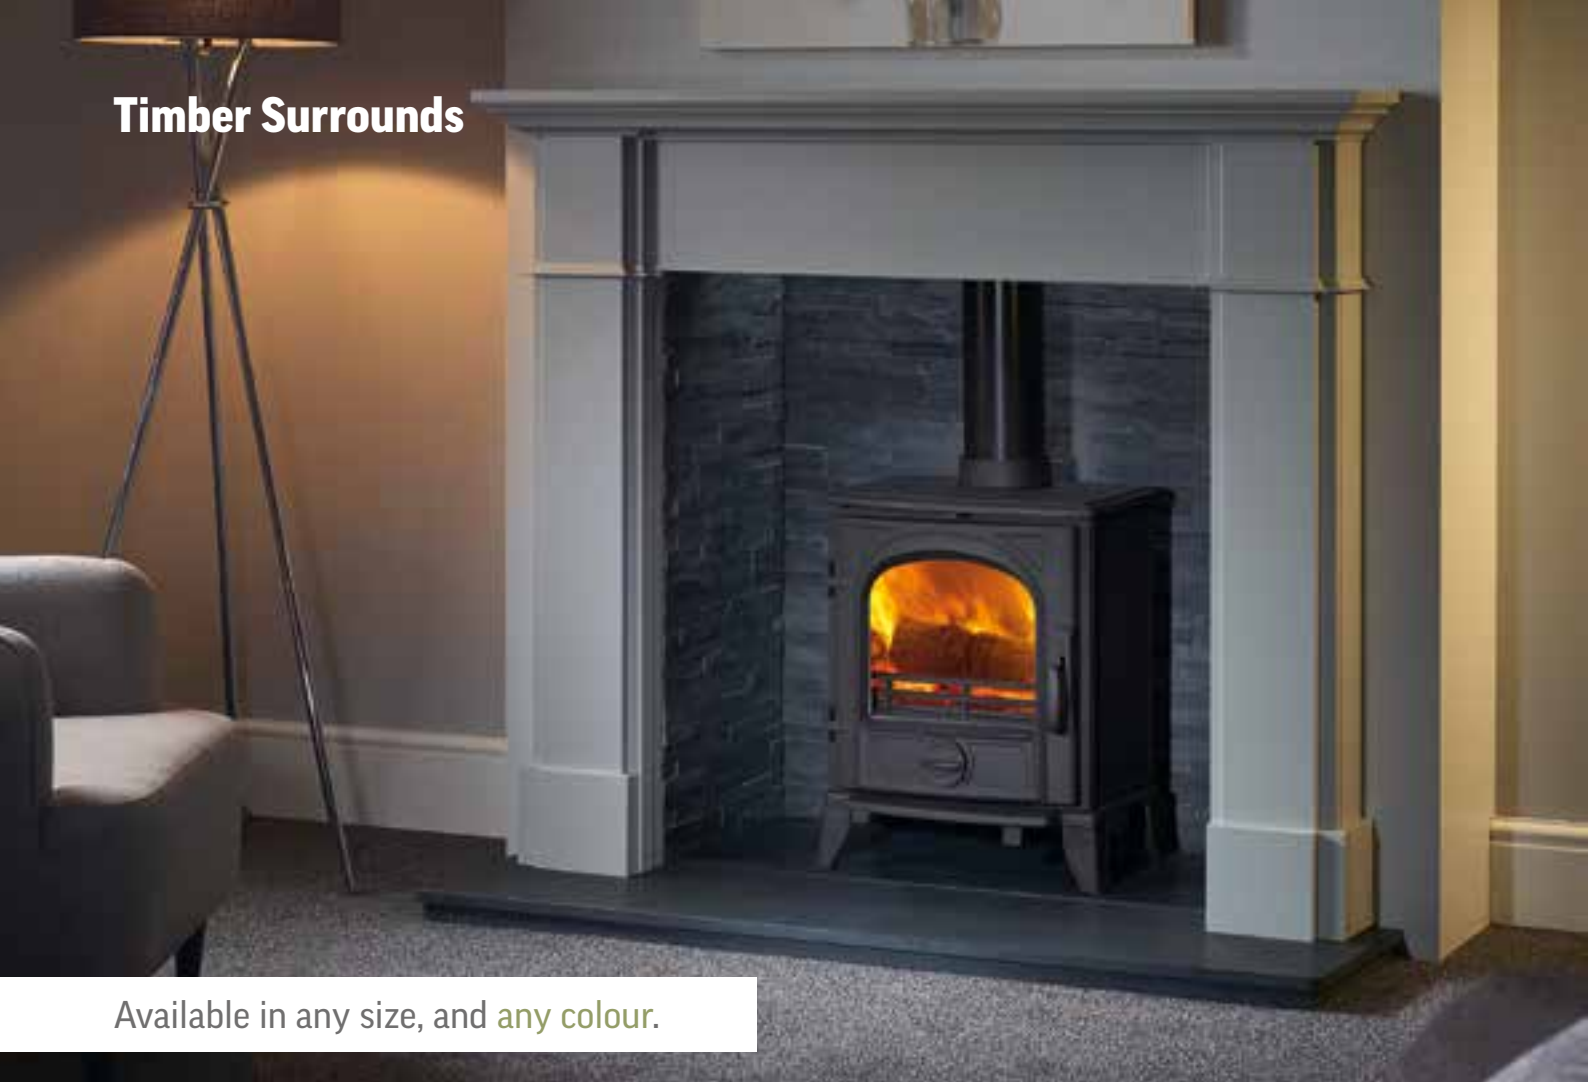

Timber Surrounds

Available in any size, and any colour.

Our timber surrounds are not only available in a variety of styles, they're available in any size and any colour, so you get complete control over the look and feel of your fireplace.

Every one of our classic timber surrounds is handcrafted in Britain, and they take on a whole new personality when you choose a colour that's right for your home. Whether you have bright painted walls, artistic wallpaper or one particular shade of grey throughout your home, our timber surrounds can make a real statement.

We've developed this customisable collection to unite traditional designs with modern colours, but we also wanted

to give people the freedom to scale the fireplace up or down, depending on the size of their room or chimney breast.

Like all of our stone and marble fireplace mantels, our timber surrounds can be purchased from your local Capital Fireplaces dealer, who can provide invaluable advice and expertise on all areas, including interior design, pricing, installations and aftercare.

If you're interested in this collection and you'd like to find your nearest retailer, visit:

www.capitalfireplaces.co.uk/fireplace-stockists/

Made to Measure

Each of our fire surrounds can be scaled up or down, so if you come across a design you love, but find it doesn't fit your room, all you need to do is inform your local retailer of the size you require.

The Rebate

Our timber surrounds have an adjustable rebate as standard. You can choose between a 1" or 3" rebate to best suit your particular application.

All of the timber mantels featured are individually handmade, and therefore slight variations in size are to be expected.