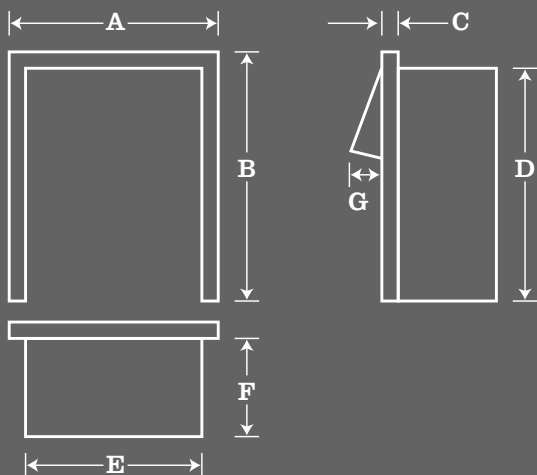

Dimensions							
	Abri	Capella	Flare	Mizar	Provident	Halo	Trim & Fret
A	520mm	520mm	520mm	520mm	590mm	602mm	510mm
B	655mm	615mm	635mm	615mm	740mm	662mm	610mm
C	80mm	75mm	75mm	75mm	85mm	104mm	10mm
D	565mm	565mm	565mm	565mm	565mm	545mm	565mm
E	410mm	410mm	410mm	410mm	410mm	300mm	410mm
F	75mm	75mm	75mm	75mm	75mm	75mm	75mm
G	60mm	60mm	60mm	60mm	60mm	385mm	60mm
H	50mm	45mm	40mm	45mm	70mm	45mm	50mm