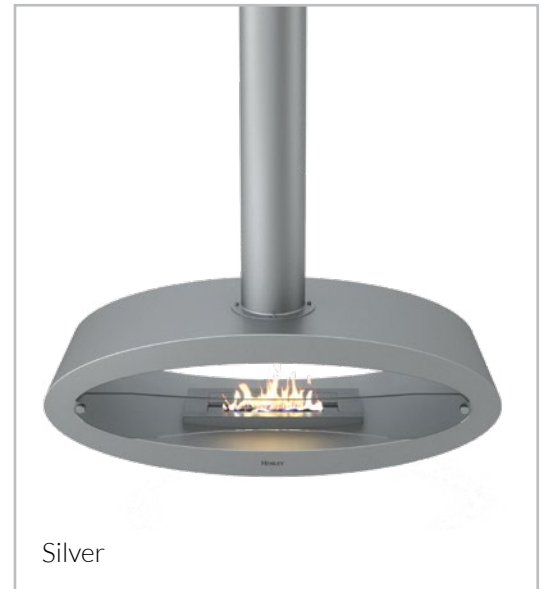

White

Silver