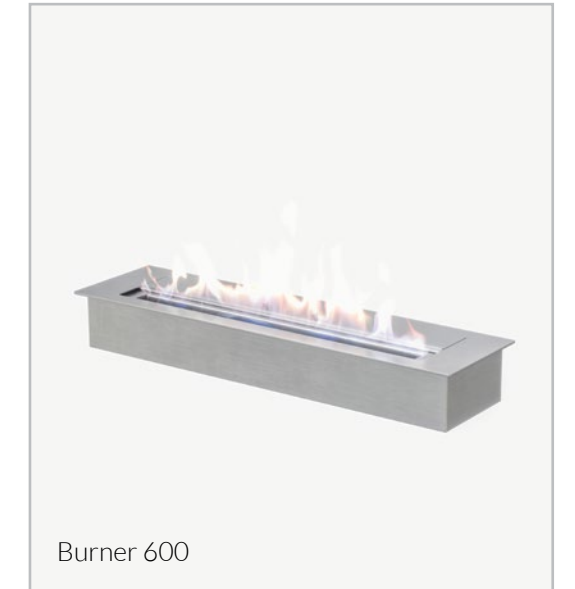

Burner's

Burner 600 | BIO-F2018-600
Burner 1000 | BIO-F2018-1000

The Burner 600 and 1000 are two inserts we carry in the Henley range. Their versatile design enables models to be installed in a wide range of outdoor applications making it a talking point at gatherings.

Manufactured from sleek stainless steel this model is sure to turn heads no matter whether it's indoors or outdoors.

(Burner 600)

OUTPUT	HOLDS	TIMES
1 kW	4 L	6 HR

(Burner 1000)

OUTPUT	HOLDS	TIMES
1 kW	6.5 L	5 HR