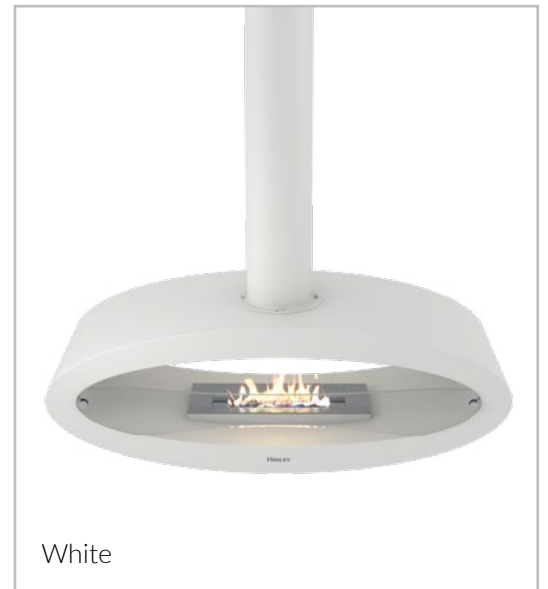

Ceiling Mounted

Budapest

BIO-NX-4005 -WH | -SL

The Budapest model is built to naturally be mounted from the ceiling. Available in both white and silver, this stove is the epitome of contemporary elegance.

By using the ceiling to mount the fireplace, you get the feeling of a bio fireplace that floats in mid-air – an eye-catching sight that will create a unique feeling in every room.

OUTPUT	HOLDS	TIMES
1 kW	3 L	7 HR