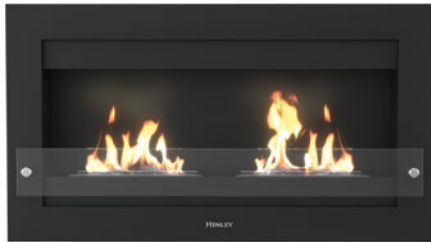

OUTPUT	HOLDS	TIMES
1 kW	1 L x2	3 HR

Wall Mounted

Oslo

BIO-OSLO-900 -WH | -BK

The Oslo is a humble framed wall mounted contemporary fireplace which is ideal for compact snug rooms.

It is composed of a stylish white or black frame, double burner and a protective tempered glass base that makes an astonishingly bold statement.

OUTPUT	HOLDS	TIMES
1 kW	1.5 L x2	4.5 HR

White

Black

Ceiling Mounted

Budapest

BIO-NX-4005 -WH | -SL

The Budapest model is built to naturally be mounted from the ceiling. Available in both white and silver, this stove is the epitome of contemporary elegance.