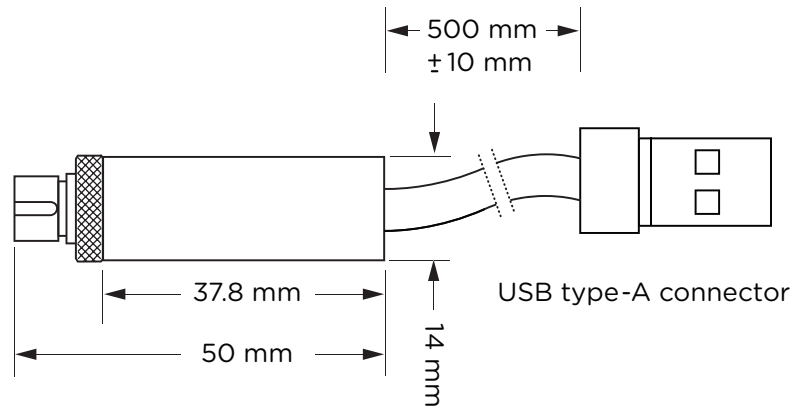

Notes

The light emitted from these sources exceed the exposure limits associated with the eye. As such, direct exposure to the eye could cause permanent damage to your eye sight. However, with proper use, the risk of injury is unlikely. Read and follow these safety precautions when using laser sources.

- Before turning on the laser, always be sure that it is pointed away from yourself and others. Never direct a laser output at another person.
- Before turning on the laser, always be sure that it is connected to a length of Fibrance® Light-Diffusing Fiber of a length greater than or equal to one diffusion length.
- Never look directly into a laser source.
- Follow the same rules for direct reflections of laser light from reflective surfaces.
- This laser does not produce a collimated beam.

versalume
See the world in a different light

3964 Rivermark Place, Suite 151
Santa Clara, CA 95054
+1. 408. 813. 7434
www.versalume.com

For product questions
please email us at:
inquiries@versalume.com