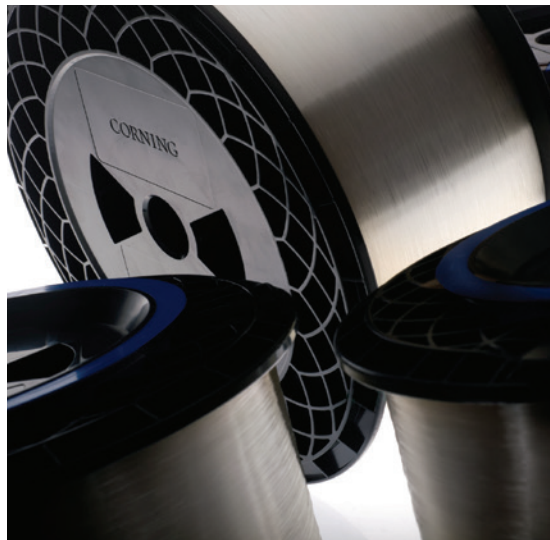

Specification Sheet
08.2016

Corning® Fibrance® Light-Diffusing Fiber

Fibrance Light-Diffusing Fiber is a glass optical fiber made for thin, colorful, aesthetic lighting. This technology enables decorative lighting to be designed or embedded into tight or small places where other bulky lighting elements cannot fit. With this fiber, designers can add light where and how they want, while enhancing the product's overall appeal, functionality, and user experience.

Benefits of Fibrance

- Emits continuous uniform light
- Bright, clear color
- Light, thin and flexible
- Tight-bend capability
- Proprietary glass optical fiber core
- Very low thermal output
- Versatile for many applications

Products available in standard lengths of 100 m, 500 m, and 1,000 m, with standard diffusion lengths of 1 m, 5 m, and 10m. All fiber comes standard with 900 micron clear outer jacket. Fiber designs have been optimized for use with laser diode sources.

Mechanical

Core Diameter	170 ± 3 µm		
Outer Diameter	230 ± 10 µm		
Physical Length (Nominal)	100 m	500 m	1,000 m
Jacket Diameter (Nominal)	900 µm		
Jacket Material	Optical Grade PVC		
Proof Test - Tensile Strength	> 100 kpsi		