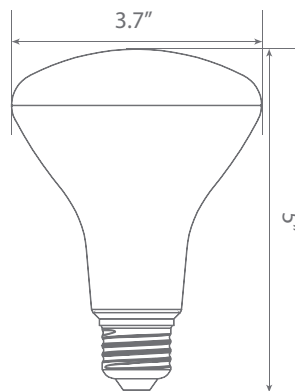

Product Dimensions