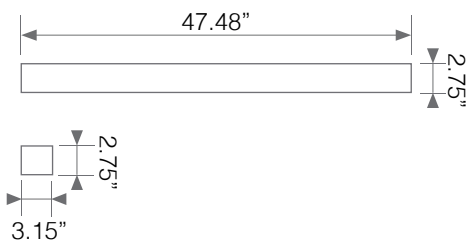

### Electrical Specifications

	Lumen Output	Input Power	Input Voltage	Luminous Efficacy	CCT	Estimated Yearly Cost
Total	6500 lm	50 W	AC120-277V	130 lm/W	3000K / 4000K 5000K	\$ 6.02
Up Light	1950 lm					
Down Light	4550 lm					

### Mechanical Specifications

Rating	Operational Temperature	Inner Box QTY.	Master Box QTY.	Dimensions(in.)	UPC Code
Damp Rated	10°F - 170°F	1 pc	4 pcs	47.48"(W) x 2.75"(H) x 3.15"(D) <b>78.74"(Wire Connector)</b>	811174034827

### Product Dimensions