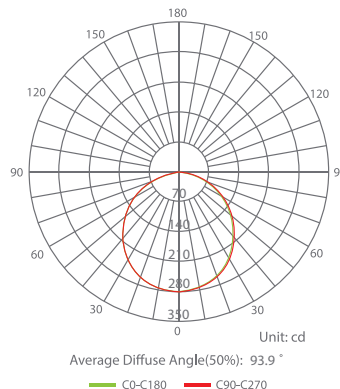

### Electrical Specifications

	Lumen Output	Input Power	Input Voltage	Luminous Efficacy	CCT	Estimated Yearly Cost
Total	6500 lm	50 W	AC120-277V	130 lm/W	3000K / 4000K 5000K	\$ 6.02
Up Light	1950 lm					
Down Light	4550 lm					

Beam Angle	Center Beam	CRI	Power Factor	Input Current	Base	Lamp Lifespan
100°	60	80	0.9	0.43 A	N/A	50,000 Hrs.

### Product Dimensions

### Photometric Data