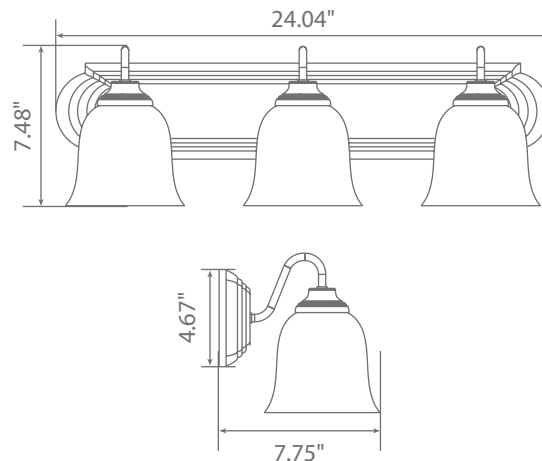

Product Dimensions