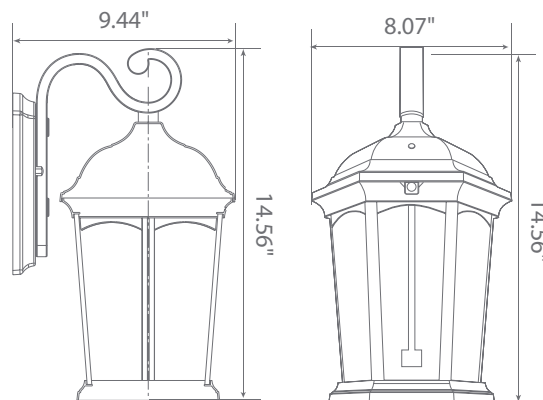

Product Dimensions