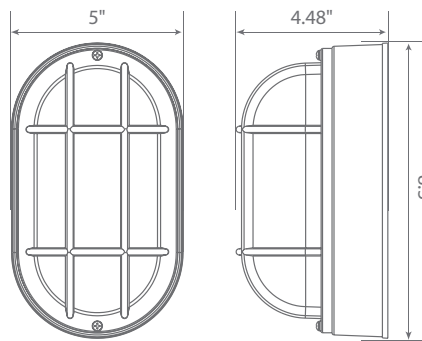

Product Dimensions