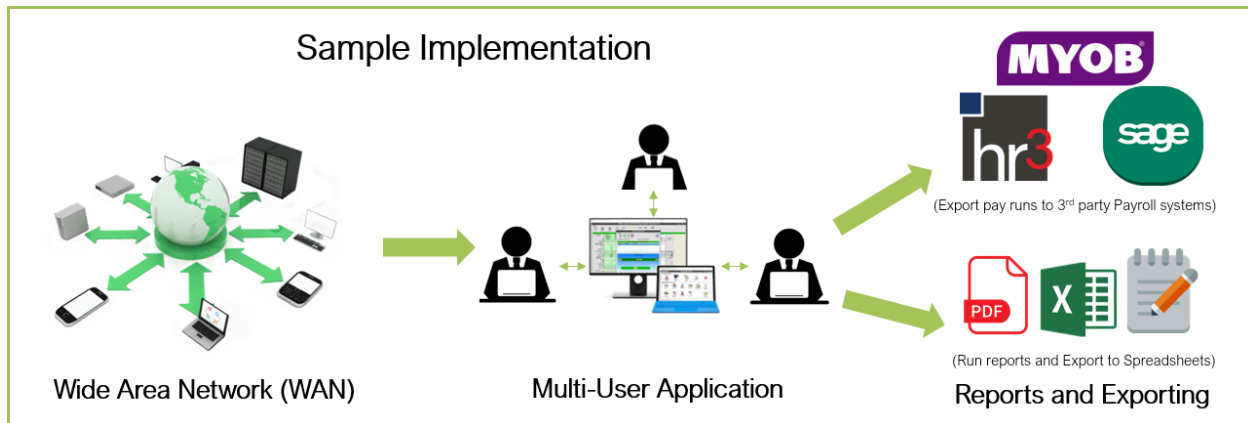

Multiple Editions to suite your needs

BundyPlus Time & Attendance Suite is available in Starter and Business Editions.

Key Features	Starter	Business
Work Rules Automatic Time Interpretation with advanced customisability		✓
Job Costing Capture employee job costing transactions by person, activity or department		✓
ODBC SQL/Access database via secure ODBC connection		✓
Unlimited Employees	✓	✓
Unlimited Allowances and Time Types	✓	✓
Export to Multiple file types E.g. CSV, XLS, PDF and HTML for further processing	✓	✓
Compatible with popular payroll applications MYOB, Visipay, Micropay, Wage Easy, Pronto, Arrow Finical, HR3 Pay, Jupiter, ADP, SAP1, Attache and more...	✓	✓
Advanced Reporting Generate reports in both detailed and summarized forms	✓	✓
Multiuser interface Multiple administration profiles with secure login and passwords	✓	✓
Time Clock Interface Collate information from 1 to 999 time clocks via Ethernet, Wi-Fi or GPRS	✓	✓
Technical Support Subscription VIP access help desk, Remote support via TeamViewer, Software updates	Optional	Optional