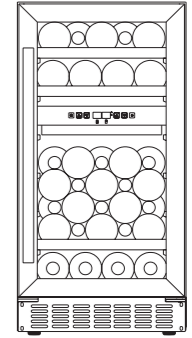

E7FG

Standard configuration:
7 bottles (only for Bordeaux bottles)

E28FG

Standard configuration:
28 bottles

Max. filling:
33 bottles

E91FG

Standard configuration:
91 bottles Max. filling:
123 bottles

E115FG