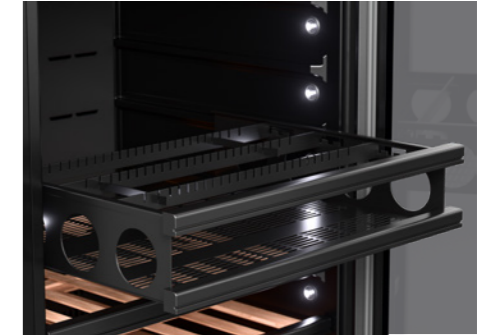

ADDITIONAL SERVING DRAWER

A serving drawer shelf to store your selected wine bottles in an upright position. (Fits E45FG, E91FG, E115FG.)

Ref. no. 9103540068