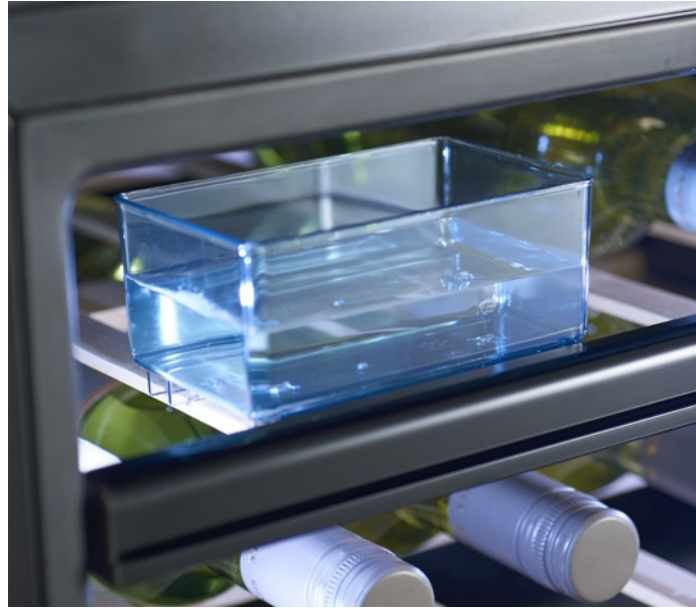

More upgrading options: presentation shelf, sliding shelf, serving drawer, label set (see p. 22–23).

WINE REFRIGERATORS

ESSENTIAL RANGE

MODEL	B29G	B68G
Reference number	9600027042	9600027043
Bottles std	29	68
Bottles w. optional shelves	20	52
Width (mm)	295	595
Height (mm)	864	864
Depth incl. handle (mm)	617	617
Zones	1	1
Lock	No	No
Energy class	A+ / F*	A / G*
Measurements		

* new EU energy efficiency ratings from March 2021

DOMETIC WINE REFRIGERATOR ACCESSORIES

Dometic wine refrigerators are supplied fully equipped with shelves and all essential accessories. Even so, you may want to add an extra shelf or service rack, replace a filter, or buy a fresh set of labels to identify your wines.