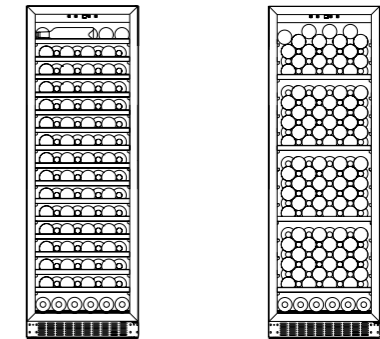

C125G

Standard configuration: 125 bottles
Max. filling: 182 bottles

* Product for large storing capacity delivered with 2 or 3 shelves depending on product.