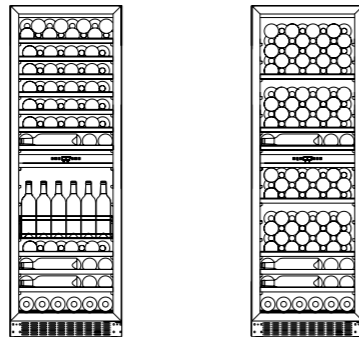

E7FG

Standard configuration:
7 bottles (only for Bordeaux bottles)

E28FG

Standard configuration:
28 bottles

Max. filling:
33 bottles

E91FG

Standard configuration:
91 bottles Max. filling:
123 bottles

E115FG