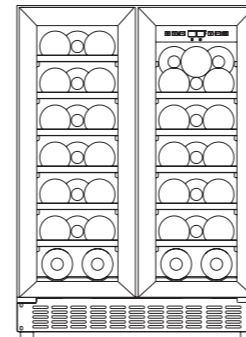

E40FGD

Standard configuration:
40 bottles