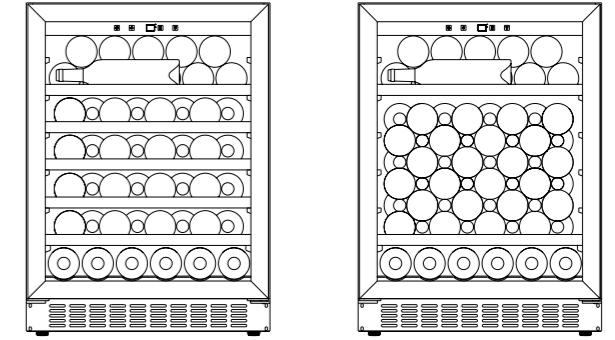

B68G*

Standard configuration: 68 bottles
With optional shelves: 52 bottles

C20G

Standard configuration: 20 bottles
Max. filling: 26 bottles

C50G

Standard configuration: 50 bottles
Max. filling: 66 bottles

B162S*