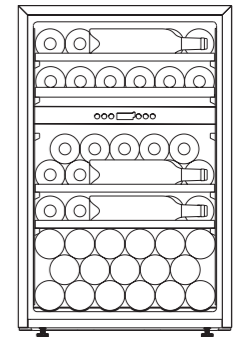

Standard configuration:
115 bottles Max. filling:
155 bottles

E40FGD

Standard configuration:
40 bottles

Max. filling:
55 bottles

E18FGB

Standard configuration:
18 bottles

E49FGB

Standard configuration:
49 bottles