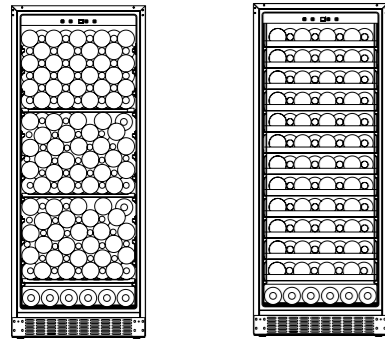

B68G*

Standard configuration: 68 bottles
With optional shelves: 52 bottles

C20G

Standard configuration: 20 bottles
Max. filling: 26 bottles

C50G

Standard configuration: 50 bottles
Max. filling: 66 bottles

B162S*