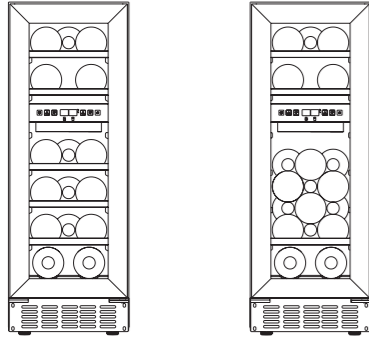

CONFIGURATION GUIDE FOR SPACE-SAVING WINE STORAGE

The configurations shown here are only for Bordeaux bottles.
If using Burgundy bottles, the capacity is less.

E16FG

Standard configuration:
16 bottles   Max. filling:
19 bottles