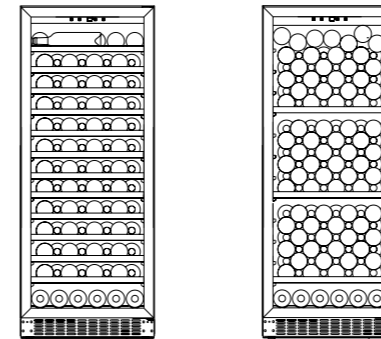

C101G

Standard configuration: 101 bottles
Max. filling: 149 bottles