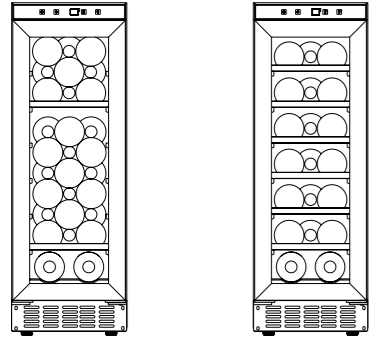

CONFIGURATION GUIDE FOR SPACE-SAVING WINE STORAGE

The configurations shown here are only for Bordeaux bottles.
If using Burgundy bottles, the capacity is less.

B29G*

Standard configuration: 29 bottles
With optional shelves: 20 bottles