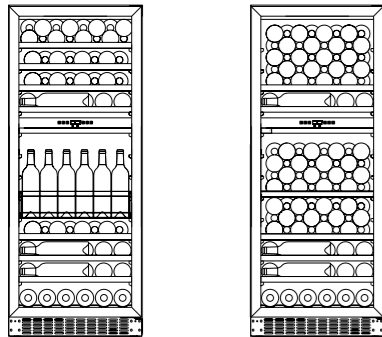

E7FG

Standard configuration:
7 bottles (only for Bordeaux bottles)

E28FG

Standard configuration:
28 bottles

Max. filling:
33 bottles

E91FG

Standard configuration:
91 bottles Max. filling:
123 bottles

E115FG