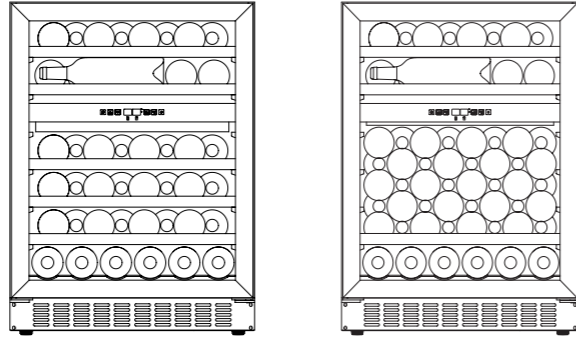

E45FG

Standard configuration:
45 bottles   Max. filling:
61 bottles

Standard configuration:
7 bottles (only for Bordeaux bottles)

Standard configuration:
28 bottles

Max. filling:
33 bottles