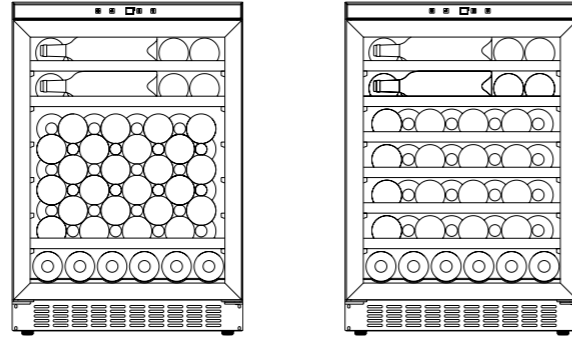

B68G*

Standard configuration: 68 bottles
With optional shelves: 52 bottles