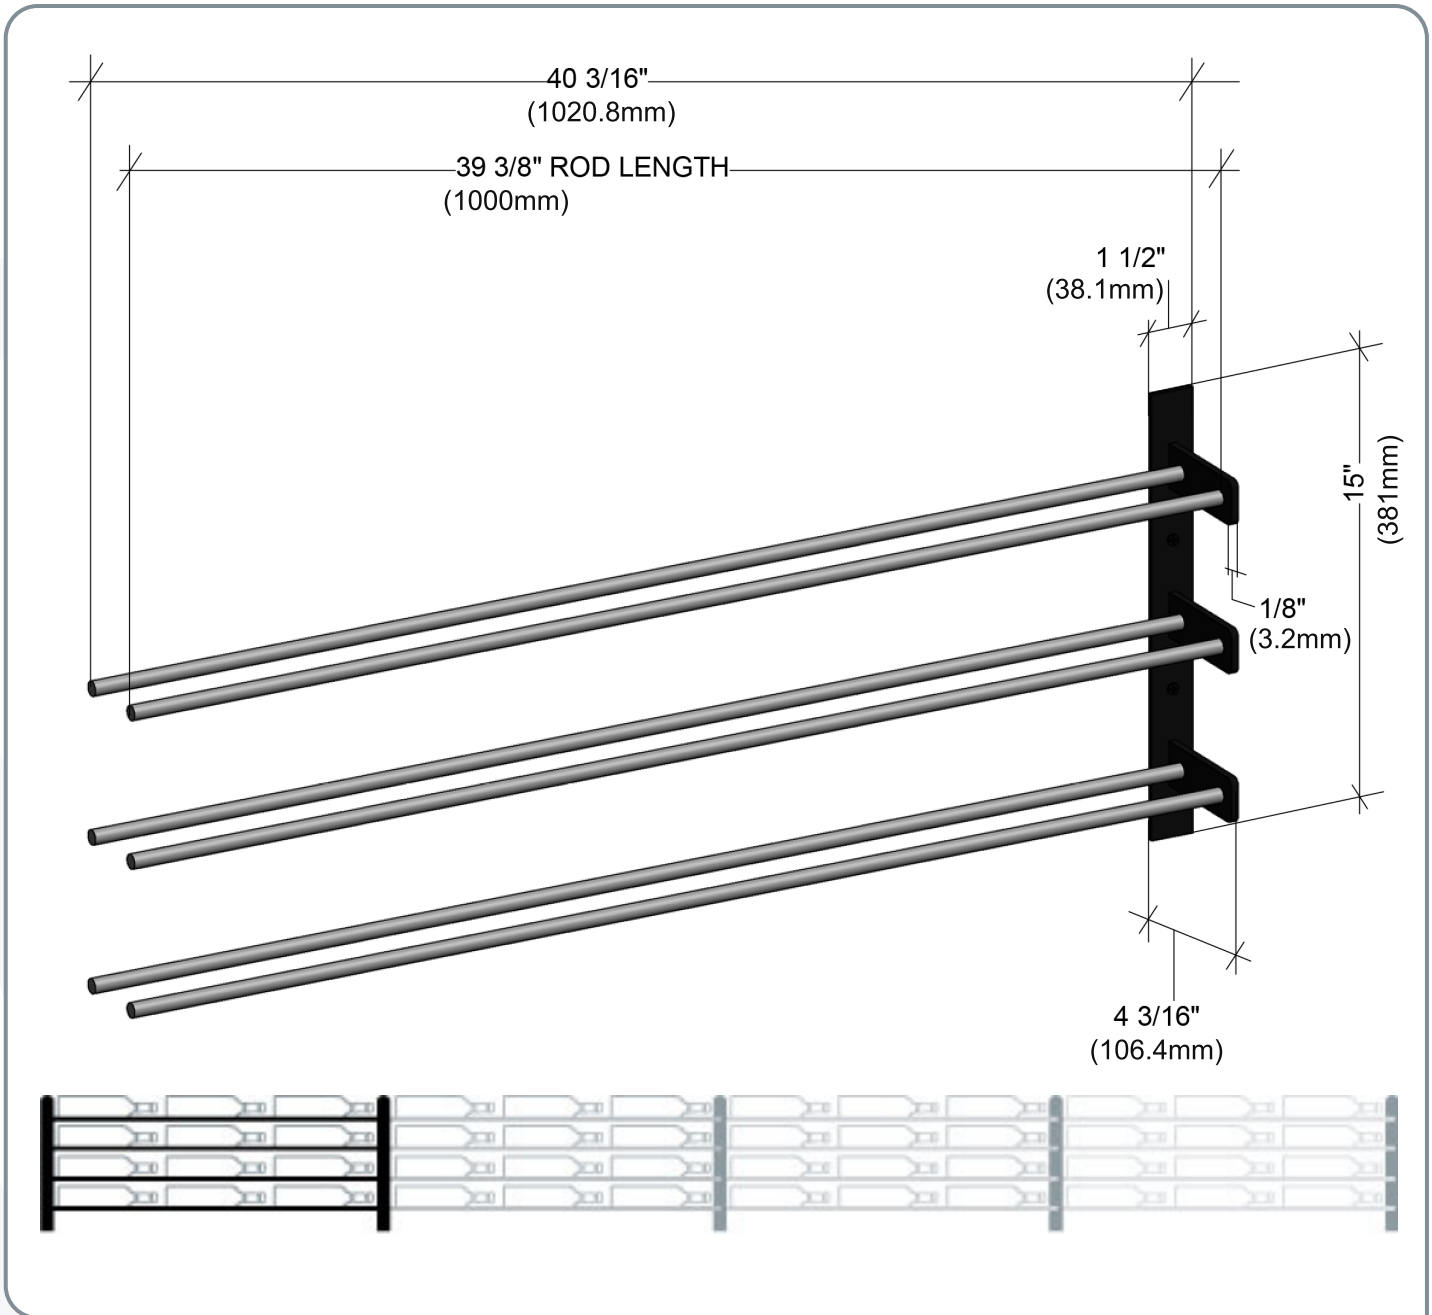

Evolution Wine Wall 15" Extension

Spec Sheet for (WW-EX151)

VINTAGEVIEW®
MOVING WINE STORAGE FORWARD

4690 Joliet St, Denver, CO 80239 | phone: 866.650.1500 | fax: 866.650.1501 | VintageView.com

For product warranty information, please visit vintageview.com/warranty