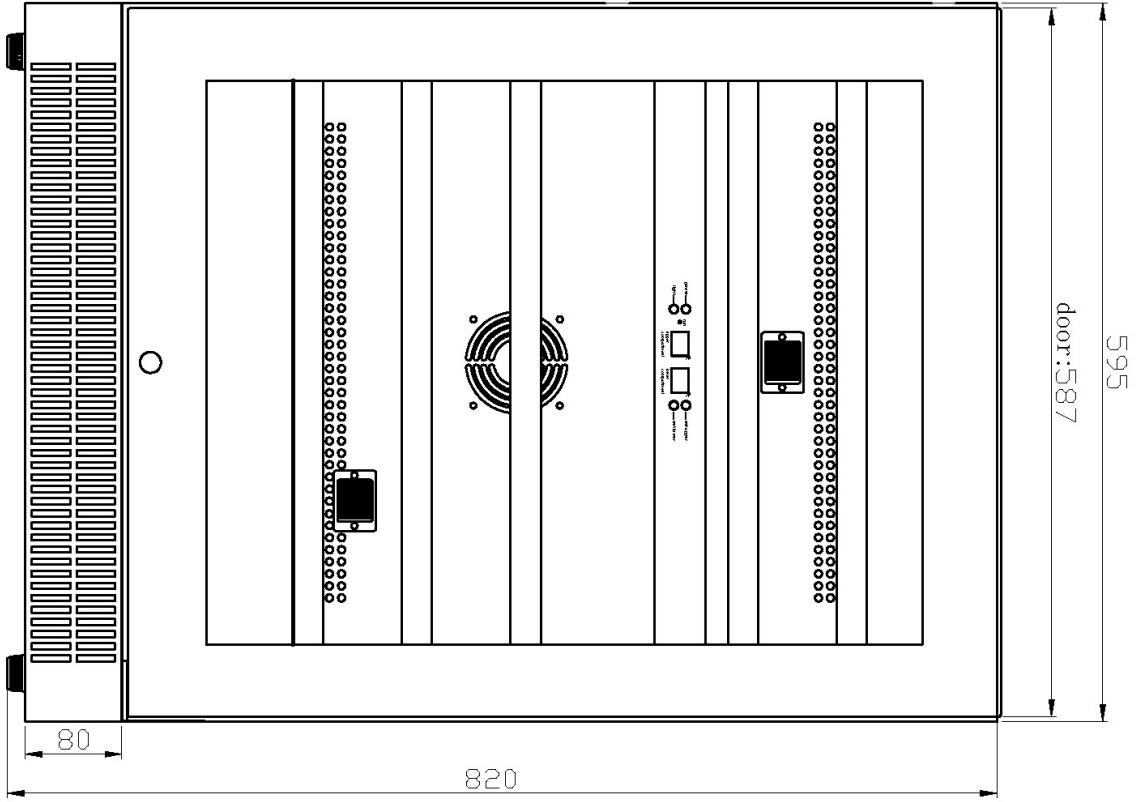

WFG 45

595

door: 587