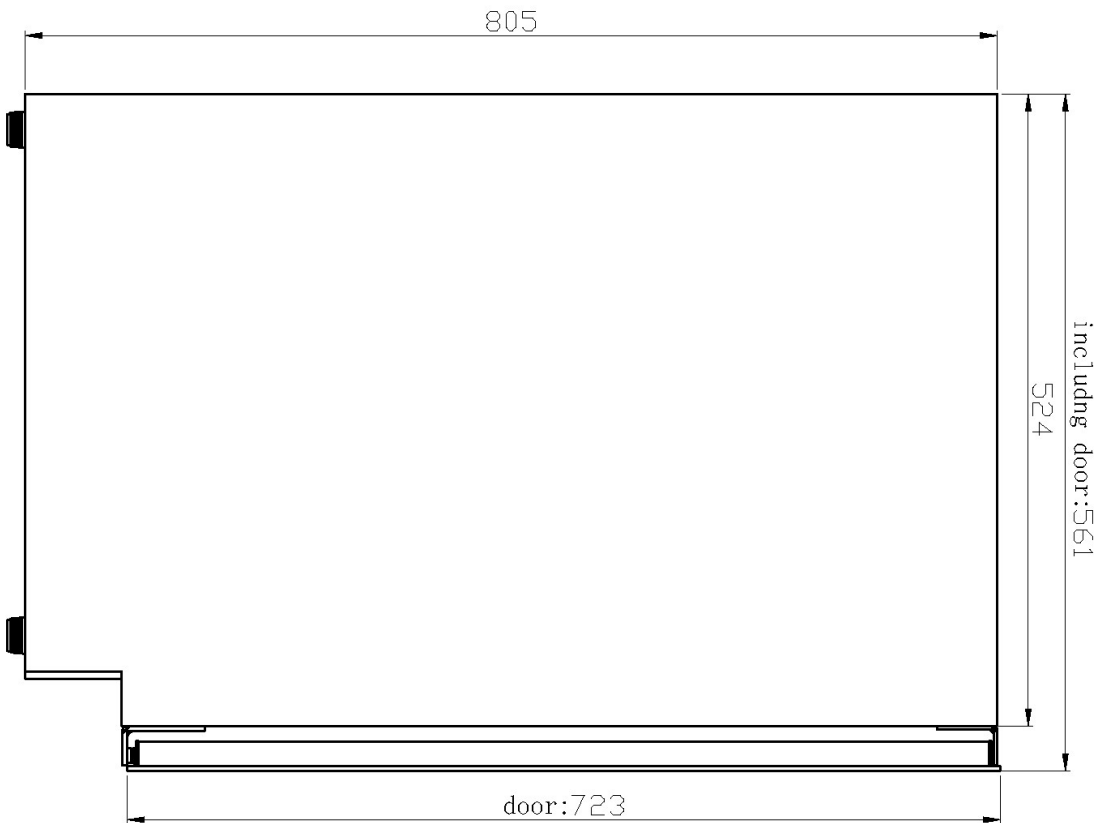

805

including door: 561

524

door: 723