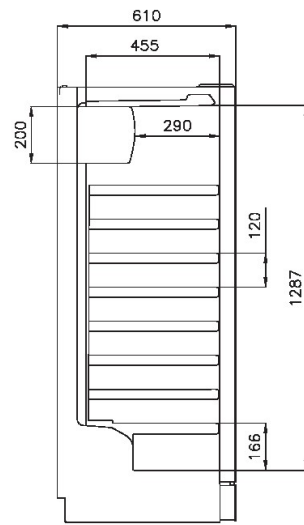

## WFG 155 |

Dimension	Value
Dimension	1550 x 595 x 595 mm
Volume	338 L Gross/net
Weight	75,5 / 74 kg Gross/net

## WFG 155 |

Packaging	Value
Carton weight	0 kg
Eps weight	1,1 kg
Wood weight	0 kg
Plastic weight	0,35 kg

**WFG 155**  
WINE CABINET

All measurements in mm

Height, mm	1550
Width, mm	600
Depth, mm	610
Incl. open door, mm	1185