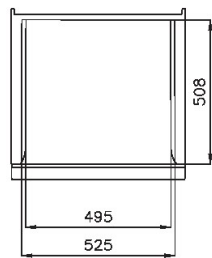

## WFG 155 |

Capacity	Value
Capacity Wine bottles	147 no.
No. of shelves	5 no.
Shelf load	85 kg.
Shelf dimension	523x440, 523x360, 523x230 mm
Shelf material	Wood - Oak

## WFG 155 |

Dimension	Value
Dimension	1550 x 595 x 595 mm
Volume	338 L Gross/net
Weight	75,5 / 74 kg Gross/net

## WFG 155 |

Packaging	Value
Carton weight	0 kg
Eps weight	1,1 kg
Wood weight	0 kg
Plastic weight	0,35 kg

**WFG 155**  
WINE CABINET

All measurements in mm

Height, mm	1550
Width, mm	600
Depth, mm	610
Incl. open door, mm	1185