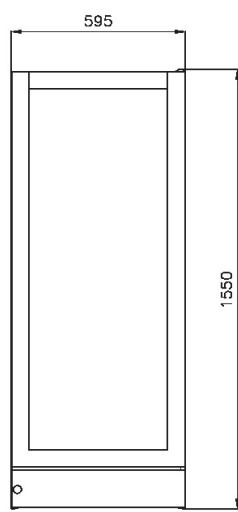

## WFG 155 |

Capacity	Value
Capacity Wine bottles	147 no.
No. of shelves	5 no.
Shelf load	85 kg.
Shelf dimension	523x440, 523x360, 523x230 mm
Shelf material	Wood - Oak

## WFG 155 |

Dimension	Value
Dimension	1550 x 595 x 595 mm
Volume	338 L Gross/net
Weight	75,5 / 74 kg Gross/net

## WFG 155 |

Packaging	Value
Carton weight	0 kg
Eps weight	1,1 kg
Wood weight	0 kg
Plastic weight	0,35 kg

**WFG 155**  
WINE CABINET

All measurements in mm

Height, mm	1550
Width, mm	600
Depth, mm	610
Incl. open door, mm	1185