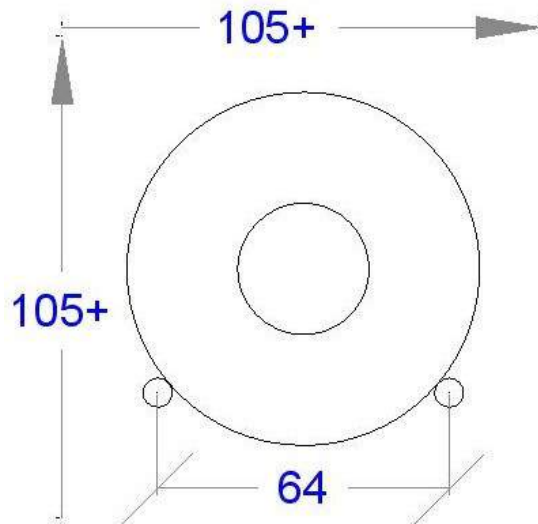

## Vino Series - 1 bottle Vino Rails

Item	Height	Depth	Capacity	Width
VR (no collar)	105mm Minimum	178mm	1 bottle	105mm Minimum
VRC (with collar)		191mm		

Vino Rails - VR - no collars

Vino Rails - VRC - with collars