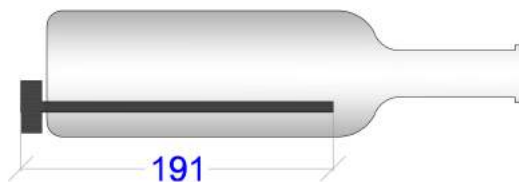

## Vino Series - 1 bottle Vino Rails

Item	Height	Depth	Capacity	Width
VR (no collar)	105mm Minimum	178mm	1 bottle	105mm Minimum
VRC (with collar)		191mm		

Vino Rails - VR - no collars

Vino Rails - VRC - with collars

Vino Series starter sets include hardware for wood and solid wall surfaces.  
 For plasterboard, cavity and similar installations we recommend  
 the optional collars (cavity hardware included).  
 Collars will add 13 mm to the overall depth