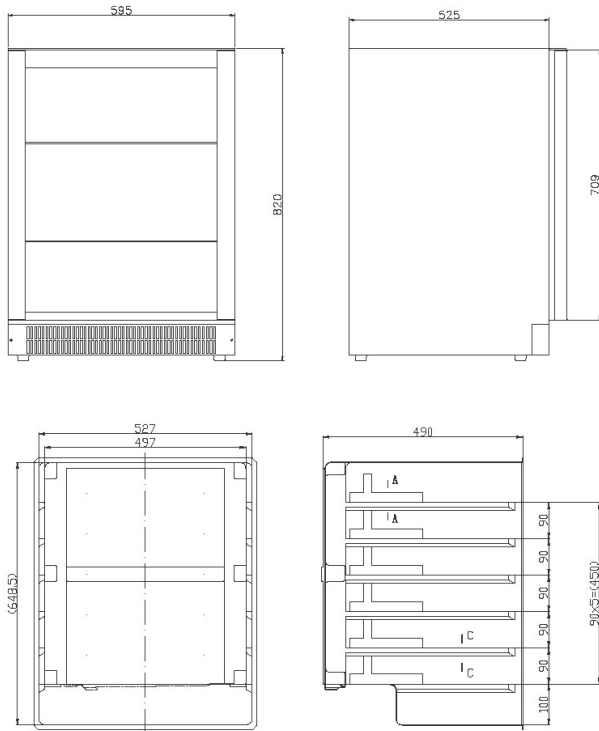

 **Single temperature zone**

 **Built in**

**VESTFROST**  
SOLUTIONS

Wine | M95

## M95 | Gallery

**M 95**  
DISPLAY COOLER

All measurements in mm

Height, mm	825
Width, mm	595
Depth, mm	572,5
Incl. vertical handle, mm	608