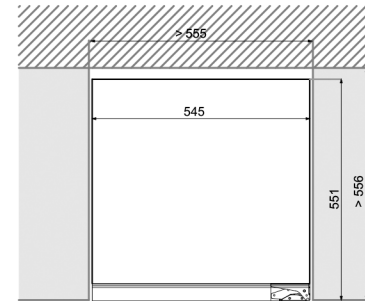

## DUNAVOX GLANCE-32

DAVG-32.80DOP.TO

Front View

Side View

Top View

Remove