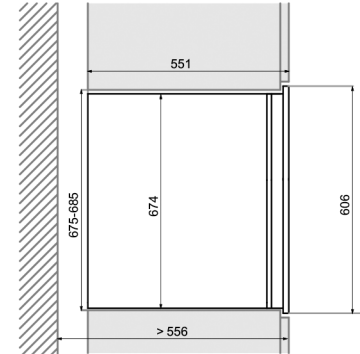

## DUNAVOX GLANCE-32

DAVG-32.80DOP.TO

Front View

Side View

Top View

Remove