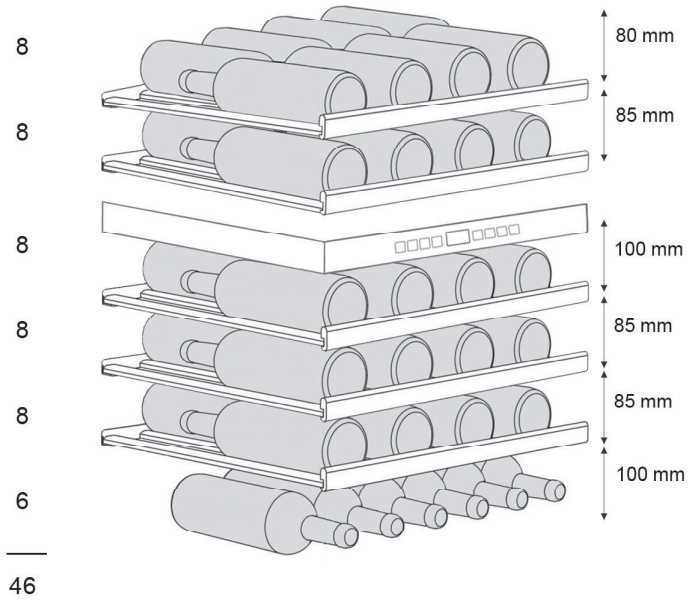

DUNAVOX Flow-46D

DAUF-46.145DB EAN: 5999558434892

DAUF-46.145DSS EAN: 5999558434908

Door frame	Full glass black door / Stainless steel frame
Door reversible	Yes
Glass	Triple glazed
Bottle capacity	46 bordeaux bottles
Bottle types	Bordeaux, Rhone
Temperature zones	2
Door opening	With handle
Lock	No
Door opening sensor	Yes
Height	820 mm
Width	595 mm
Depth	578 mm
Internal height	650 mm
Internal width	515 mm
Internal depth	Upper:2x450 mm Lower:3x450 mm/310 mm
Packing height	874 mm
Packing width	660 mm
Packing depth	625 mm
Installation	Undercounter and freestanding
Ventilation design	Front Plinth Ventilation*
Display type	LED
Display colour	White
Interior light	LED lighting
Interior light colour	White, amber and blue
Shelves	6x Telescopic wooden shelves
Shelf height	80 mm/85 mm/100 mm/2x85 mm/100 mm
Internal air circulation	Yes, fan assisted
Upper temperature range	5-12 °C**
Middle temperature range	-
Lower temperature range	12-20 °C
Temperature memory function	Yes, in case of power failure
Defrosting	Manual
Carbon filter	Yes
Grille	Yes
Total volume	133 L
Cabinet material	Metal
Cabinet colour	Black
Optimal usage	Domestic
Vibration free-storing	Yes
Internal humidity	50-80%
Warranty	3 years
Compressor warranty	5 years

DAUF-46.145DB

DAUF-46.145DSS

* The grill must be free, because the air exchanges through here. The warm air from the compressor escapes, and the fresh air going in as well.

** The top zone must be cooler than the lower zone.

Bottle loading

Energy label

Installation drawing