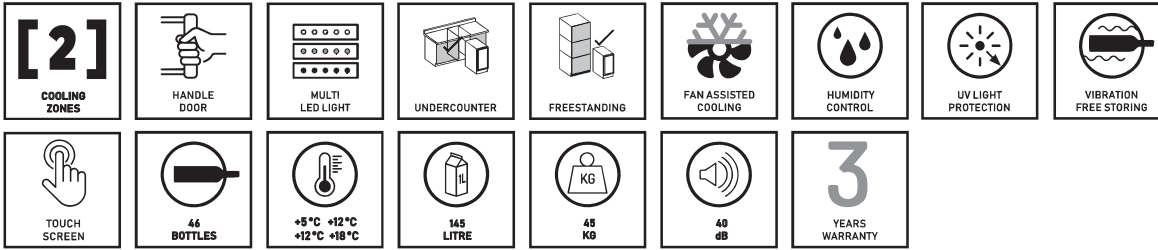

DUNAVOX Flow-46D

DAUF-46.145DB EAN: 5999558434892

DAUF-46.145DSS EAN: 5999558434908

Door frame	Full glass black door / Stainless steel frame
Door reversible	Yes
Glass	Triple glazed
Bottle capacity	46 bordeaux bottles
Bottle types	Bordeaux, Rhone
Temperature zones	2
Door opening	With handle
Lock	No
Door opening sensor	Yes
Height	820 mm
Width	595 mm
Depth	578 mm
Internal height	650 mm
Internal width	515 mm
Internal depth	Upper:2x450 mm Lower:3x450 mm/310 mm
Packing height	874 mm
Packing width	660 mm
Packing depth	625 mm
Installation	Undercounter and freestanding
Ventilation design	Front Plinth Ventilation*
Display type	LED
Display colour	White
Interior light	LED lighting
Interior light colour	White, amber and blue
Shelves	6x Telescopic wooden shelves
Shelf height	80 mm/85 mm/100 mm/2x85 mm/100 mm
Internal air circulation	Yes, fan assisted
Upper temperature range	5-12 °C**
Middle temperature range	-
Lower temperature range	12-20 °C
Temperature memory function	Yes, in case of power failure
Defrosting	Manual
Carbon filter	Yes
Grille	Yes
Total volume	133 L
Cabinet material	Metal
Cabinet colour	Black
Optimal usage	Domestic
Vibration free-storing	Yes
Internal humidity	50-80%
Warranty	3 years
Compressor warranty	5 years

DAUF-46.145DB

DAUF-46.145DSS

* The grill must be free, because the air exchanges through here. The warm air from the compressor escapes, and the fresh air going in as well.

** The top zone must be cooler than the lower zone.