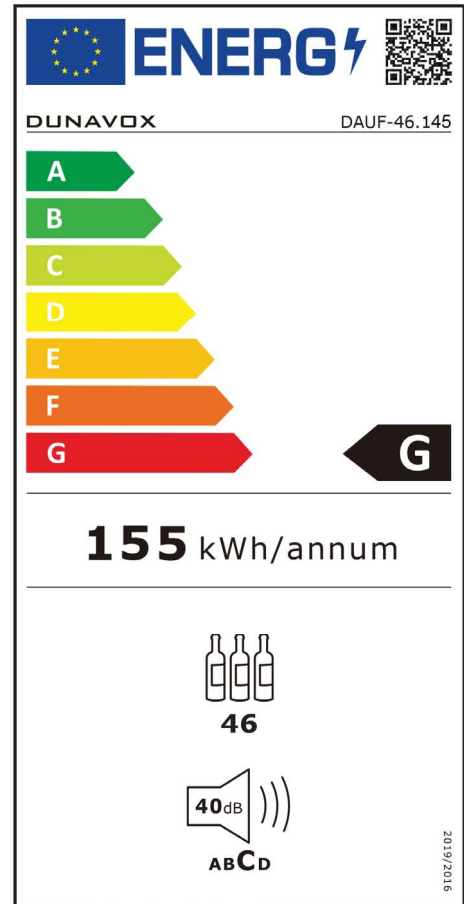

DUNAVOX Flow-46D

DAUF-46.145DB EAN: 5999558434892

DAUF-46.145DSS EAN: 5999558434908

Door frame	Full glass black door / Stainless steel frame
Door reversible	Yes
Glass	Triple glazed
Bottle capacity	46 bordeaux bottles
Bottle types	Bordeaux, Rhone
Temperature zones	2
Door opening	With handle
Lock	No
Door opening sensor	Yes
Height	820 mm
Width	595 mm
Depth	578 mm
Internal height	650 mm
Internal width	515 mm
Internal depth	Upper:2x450 mm Lower:3x450 mm/310 mm
Packing height	874 mm
Packing width	660 mm
Packing depth	625 mm
Installation	Undercounter and freestanding
Ventilation design	Front Plinth Ventilation*
Display type	LED
Display colour	White
Interior light	LED lighting
Interior light colour	White, amber and blue
Shelves	6x Telescopic wooden shelves
Shelf height	80 mm/85 mm/100 mm/2x85 mm/100 mm
Internal air circulation	Yes, fan assisted
Upper temperature range	5-12 °C**
Middle temperature range	-
Lower temperature range	12-20 °C
Temperature memory function	Yes, in case of power failure
Defrosting	Manual
Carbon filter	Yes
Grille	Yes
Total volume	133 L
Cabinet material	Metal
Cabinet colour	Black
Optimal usage	Domestic
Vibration free-storing	Yes
Internal humidity	50-80%
Warranty	3 years
Compressor warranty	5 years

Energy class	G
Annual energy consumption	155 kWh/annum
Daily energy consumption	0,424 kWh/daily
Power	220-240V AC 50Hz
Rated current	0.4 A
Cable length	2 m
Noise level	40 dB
Climate class	N
Cooling method	Compressor
Refrigerant type	R600a
Refrigerant amount	28g
Handle	Inox
Net weight	45 Kg
Gross weight	49 Kg

DAUF-46.145DB

DAUF-46.145DSS

* The grill must be free, because the air exchanges through here. The warm air from the compressor escapes, and the fresh air going in as well.

** The top zone must be cooler than the lower zone.

Bottle loading

Energy label

Installation drawing