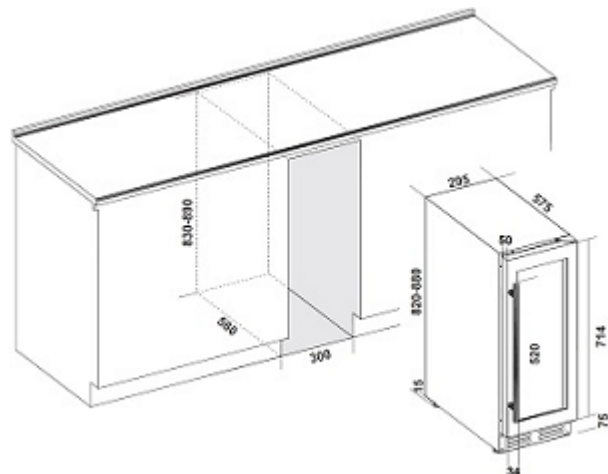

CBU18S2B

Single-compartment service wine cabinet
Built-under counter range

- + Capacity: 20 bottles*
- + Built-under counter installation
- + Design: black body & black piano organic glass door frame
- + Cooling system: compressor
- + Type of cold: air moving system
- + Adjustable temperature range of use: 5-20°C
- + Electronic regulation
- + Thermometer with blue electronic display
- + White LED lights with switch button
- + 1 reversible glass door, anti-UV treated, 2-layers tempered glass (grey-colored)

*Capacity given as an indication with 75cl Bordeaux traditional type bottles and measured with 5 shelves. Adding shelves reduce considerably the total capacity.

CBU18S2B

Single-compartment service wine cabinet

> LOGISTIC DATAS

Gross dimensions (WxDxH cm)	: 35,5 x 64,5 x 86,5
Net dimensions (WxDxH cm)	: 29,5 x 57,5 x 82
Gross weight (kg)	: 32.00
Net weight (kg)	: 30.00
Full truck (pcs)	: 240
Container (pcs)	20' : 134
	40' : 280
	40' HC : 315