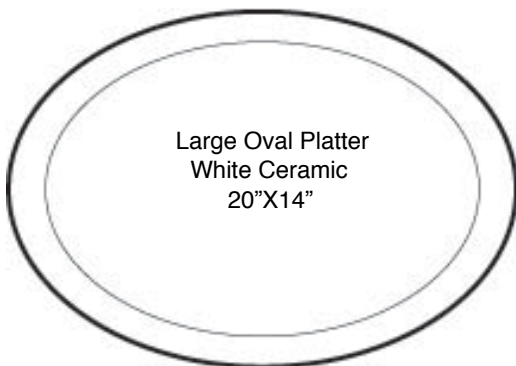

Leslie

Products & Dimensions 2017

Hand Washing Recommended

Wine Glass
20oz
9" Tall

Stemless Glass
21oz
5" Tall

Martini Glass
13oz
8" Tall

Pint Glass
20oz
7" Tall

Champagne Flute
8oz
9.5" Tall

Large
Glass Platter
13" Round

Small
Glass Platter
8" Round

2 Piece Cake-dome
11" Lid
13" Pedestal
12.5" Height

Rectangle Vase
Small
6" Tall

Rectangle Vase
Large
9" Tall

Large Oval Platter
White Ceramic
20"X14"

Glass
Ornament
5"Ball

Candle Holder
Candle included
12oz
4" Tall

5X5
Ceramic
Tray

8X8
Ceramic
Tray

10X10
Ceramic
Tray

14X9
Ceramic
Tray

9X6
Ceramic
Tray