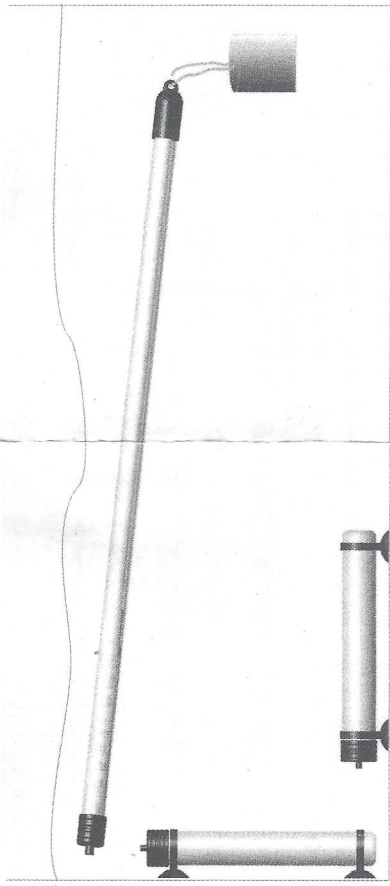

Thank you for purchasing our UV light, please read this instruction carefully before using the product, and follows all safety instructions.

Important safeguards: Important safeguards:

- If there is abnormal with water leaking, please cut off power supply.
- Prohibited child use this equipment.
- If not using for long period of time, please unplug it.
- In order to protect the plug and socket get wet, please do a waterproof protection for near plug and socket.
- Don't not clip or strapping the power line if the product is working, don't modified the switch.
- If there is a need for maintenance, move, or change the tube, please cut off power supply.
- Don't use the product where it near the flammable product.
- Please avoid to extend the power line.
- Please don't use wet hand to unplug.
- UV light would damage cells, please don't direct illuminate to people.

Caution:

- After purchase, please check any missing parts or defect parts.
- Please check the rating voltage is matching with power supplied.
- Please clean up every part of product to keep a good the sterilization effect
- Please check the waterproof O-ring is good, to prevent water leaking.
- Please check the UV light is installed into the housing to avoid radiation for people.
- The product is prohibited of using UV tube individually.

Must be closely monitored, do not let the child use the equipment.

Installed Location:

- UV-B can assemble as above, use the socket to keep the product stable.
- UV-C use a long enough line stable at a fixed thing, make sure it stable.

Caution: Before finished installation, or no objects can be block the radiation, do not plug in power supply, do not turn on the UV light.

Affiliated Fitting:

NO	Item	UV-B18W/B36W/B54W	UV-C20W
1	Suction cup	2	
2	Manual book	1	1

Technical Data:

Model	Voltage	Frequency	UV strength	Power	IP Class
UV-B18W	220~240V 100~120V	50Hz 60Hz	≥85%	18W	IPX8
UV-B36W	220~240V 100~120V	50Hz 60Hz	≥85%	36W	IPX8
UV-B54W	220~240V 100~120V	50Hz 60Hz	≥85%	54W	IPX8
UV-C20W	220~240V 100~120V	50Hz 60Hz	≥85%	20W	IPX8