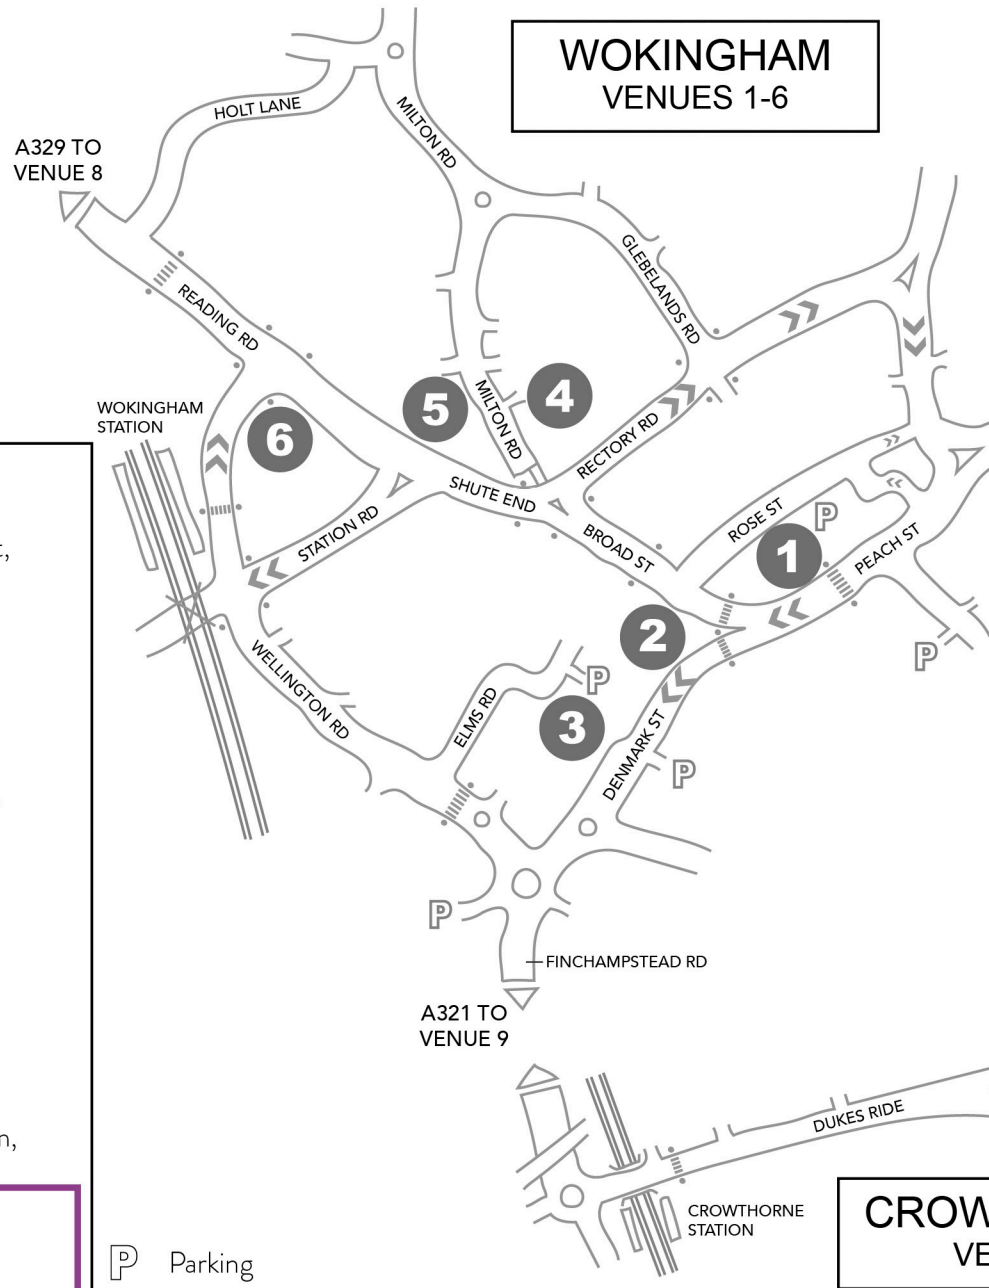

**LOWER EARLEY
VENUE 8**

**WOKINGHAM
VENUES 1-6**

VENUE 7

Venue details	
1	Bradbury Centre, Rose Street, Wokingham, RG40 1XS
2	Wokingham Town Hall, Market Place, Wokingham, RG40 1AS
3	R. Young Art Gallery, Denmark Street, Wokingham, RG40 2SL
4	Wokingham Baptist Church, Milton Road, Wokingham, RG40 1DE
5	14 Milton Road, Wokingham, RG40 1DB
6	WADE Day Centre, 40 Reading Road, Wokingham, RG41 1EH
7	75 Montague Close, Keephatch Park, Wokingham, RG40 5PH
8	14 Allonby Close, Lower Earley, Earley, Reading, RG6 3BY
9	6 New Wokingham Road, Crowthorne, RG45 7NR

- Parking
- Disabled access
- Toilets
- Refreshments
- Demonstrations

**CROWTHORNE
VENUE 9**