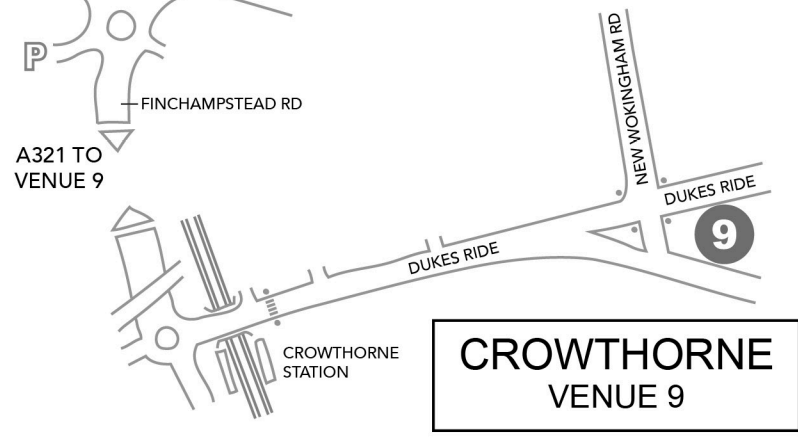

**LOWER EARLEY
VENUE 8**

**WOKINGHAM
VENUES 1-6**

VENUE 7

Venue details	
1	Bradbury Centre, Rose Street, Wokingham, RG40 1XS
2	Wokingham Town Hall, Market Place, Wokingham, RG40 1AS
3	R. Young Art Gallery, Denmark Street, Wokingham, RG40 2SL
4	Wokingham Baptist Church, Milton Road, Wokingham, RG40 1DE
5	14 Milton Road, Wokingham, RG40 1DB
6	WADE Day Centre, 40 Reading Road, Wokingham, RG41 1EH
7	75 Montague Close, Keephatch Park, Wokingham, RG40 5PH
8	14 Allonby Close, Lower Earley, Earley, Reading, RG6 3BY
9	6 New Wokingham Road, Crowthorne, RG45 7NR

- Parking
- Disabled access
- Toilets
- Refreshments
- Demonstrations

**CROWTHORNE
VENUE 9**