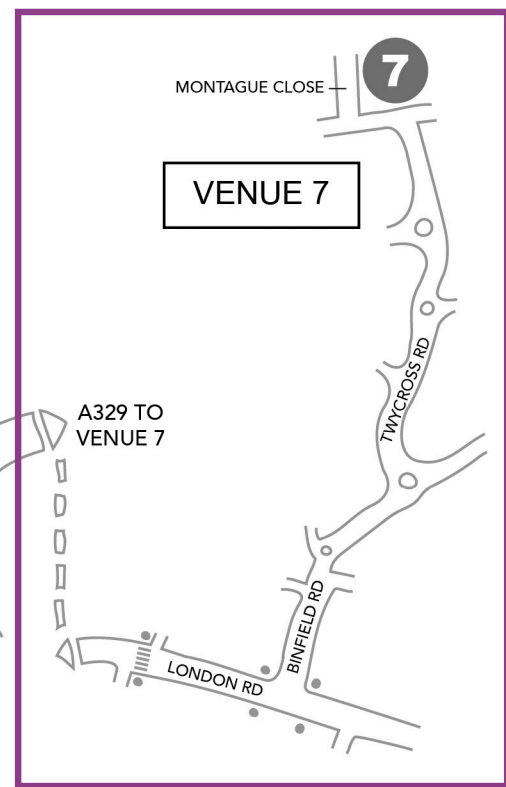

**LOWER EARLEY
VENUE 8**

**WOKINGHAM
VENUES 1-6**

VENUE 7

Venue details	
1	Bradbury Centre, Rose Street, Wokingham, RG40 1XS
2	Wokingham Town Hall, Market Place, Wokingham, RG40 1AS
3	R. Young Art Gallery, Denmark Street, Wokingham, RG40 2SL
4	Wokingham Baptist Church, Milton Road, Wokingham, RG40 1DE
5	14 Milton Road, Wokingham, RG40 1DB
6	WADE Day Centre, 40 Reading Road, Wokingham, RG41 1EH
7	75 Montague Close, Keephatch Park, Wokingham, RG40 5PH
8	14 Allonby Close, Lower Earley, Earley, Reading, RG6 3BY
9	6 New Wokingham Road, Crowthorne, RG45 7NR

- Parking
- Disabled access
- Toilets
- Refreshments
- Demonstrations

**CROWTHORNE
VENUE 9**